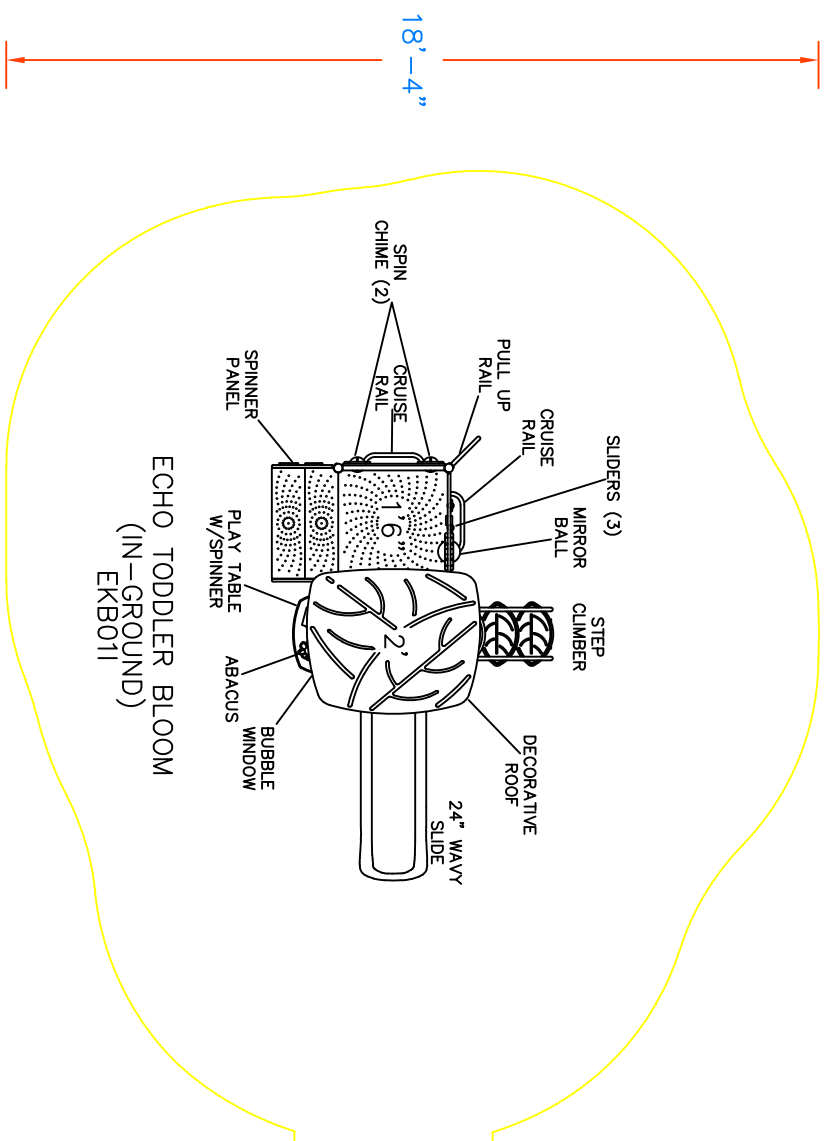

22'-0"

THIS DRAWING CANNOT BE ALTERED IN ANY WAY. IF CHANGES ARE REQUIRED PLEASE CONTACT YOUR GAMETIME REPRESENTATIVE @ 1-800-235-2440.