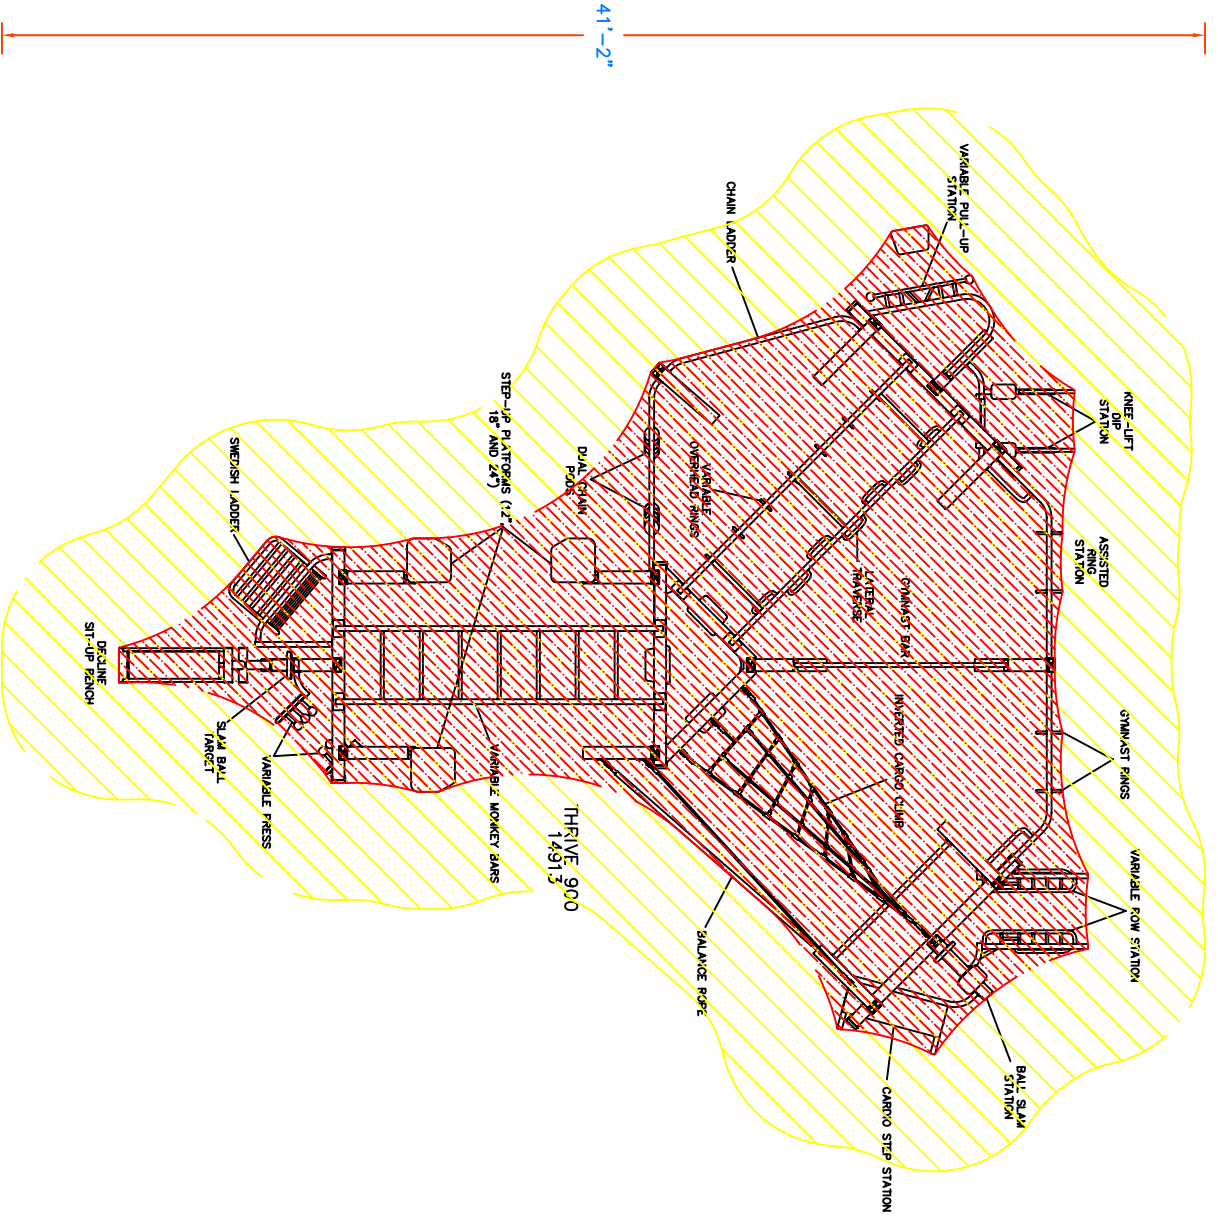

36'-4"

THIS DRAWING CANNOT BE ALTERED IN ANY WAY. IF CHANGES ARE REQUIRED PLEASE CONTACT YOUR GAMETIME REPRESENTATIVE @ 1-800-235-2440.