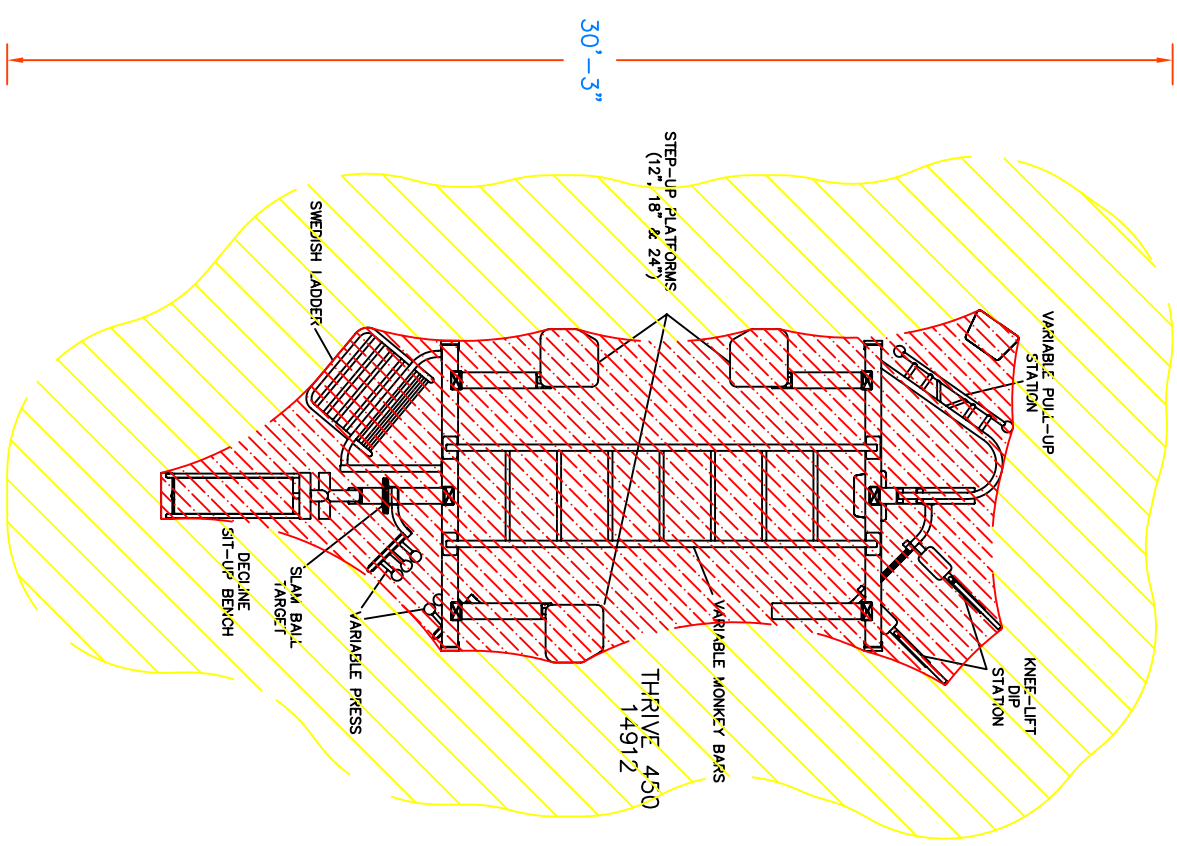

17'-9"

**THIS DRAWING CANNOT BE ALTERED IN ANY WAY. IF CHANGES ARE REQUIRED PLEASE CONTACT YOUR GAMETIME REPRESENTATIVE @ 1-800-235-2440.**