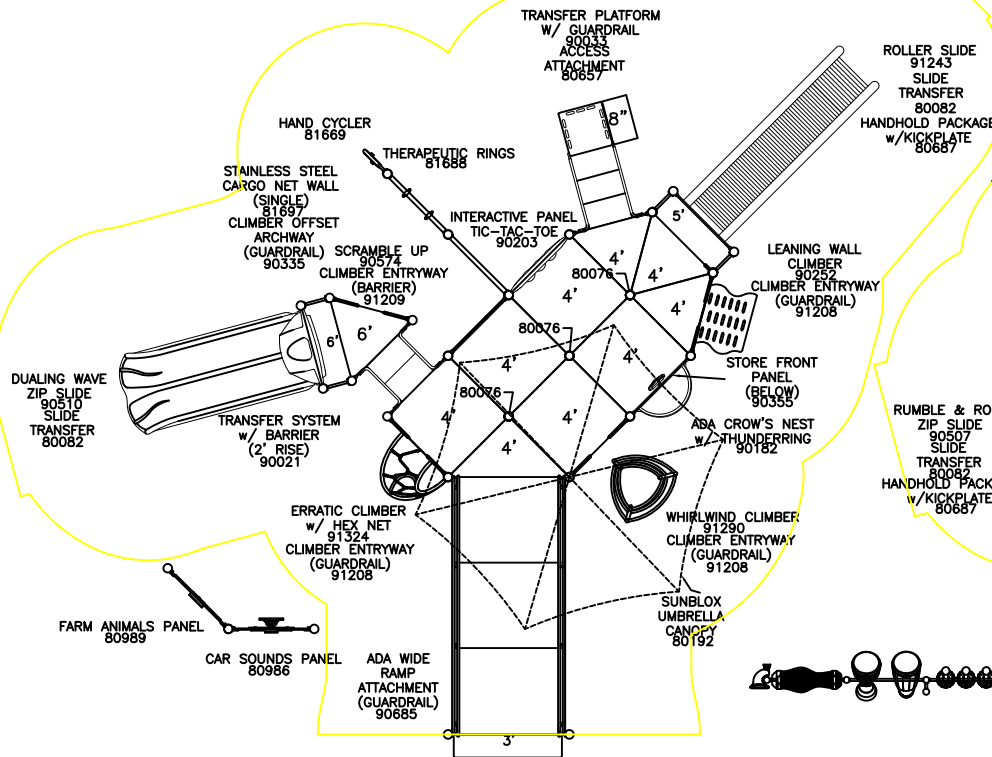

ZERO-G CHAIR PACKAGE (2 TO 5) WITH YELLOW CHAIR BRACE AND LATCH, FOR 5" TOPRAIL, 8' HIGH WITH GALVANIZED CHAIN 81752
ZERO-G CHAIR PACKAGE (2 TO 5) WITH YELLOW CHAIR BRACE AND LATCH, FOR 5" TOPRAIL, 8' HIGH WITH GALVANIZED CHAIN 81752

EXPRESSION SWING 5" TOPRAIL, 8' HIGH 5145

EXPRESSION SWING 5" TOPRAIL, 8' HIGH 5145

POWERSCAPE SWING 81598

POWERSCAPE SWING (ADD-A-BAY) 81599

POWERSCAPE SOLO SWING (ADD-A-BAY) 5150

POWERSCAPE SOLO SWING (ADD-A-BAY) 5150