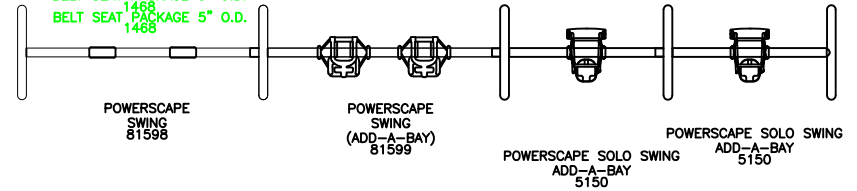

THIS DRAWING CANNOT BE ALTERED IN ANY WAY. IF CHANGES ARE REQUIRED PLEASE CONTACT YOUR GAMETIME REPRESENTATIVE @ 1-800-235-2440.

MERRY-GO-ALL 5055

BELT SEAT PACKAGE 5" O.D. 1468
BELT SEAT PACKAGE 5" O.D. 1468

ZERO-G CHAIR PACKAGE (2 TO 5) WITH YELLOW CHAIR BRACE AND LATCH, FOR 5" TOPRAIL, 8' HIGH WITH GALVANIZED CHAIN 81752
ZERO-G CHAIR PACKAGE (2 TO 5) WITH YELLOW CHAIR BRACE AND LATCH, FOR 5" TOPRAIL, 8' HIGH WITH GALVANIZED CHAIN 81752

EXPRESSION SWING 5" TOPRAIL, 8' HIGH 5145

EXPRESSION SWING 5" TOPRAIL, 8' HIGH 5145

POWERSCAPE SWING 81598

POWERSCAPE SWING (ADD-A-BAY) 81599

POWERSCAPE SOLO SWING (ADD-A-BAY) 5150

POWERSCAPE SOLO SWING (ADD-A-BAY) 5150