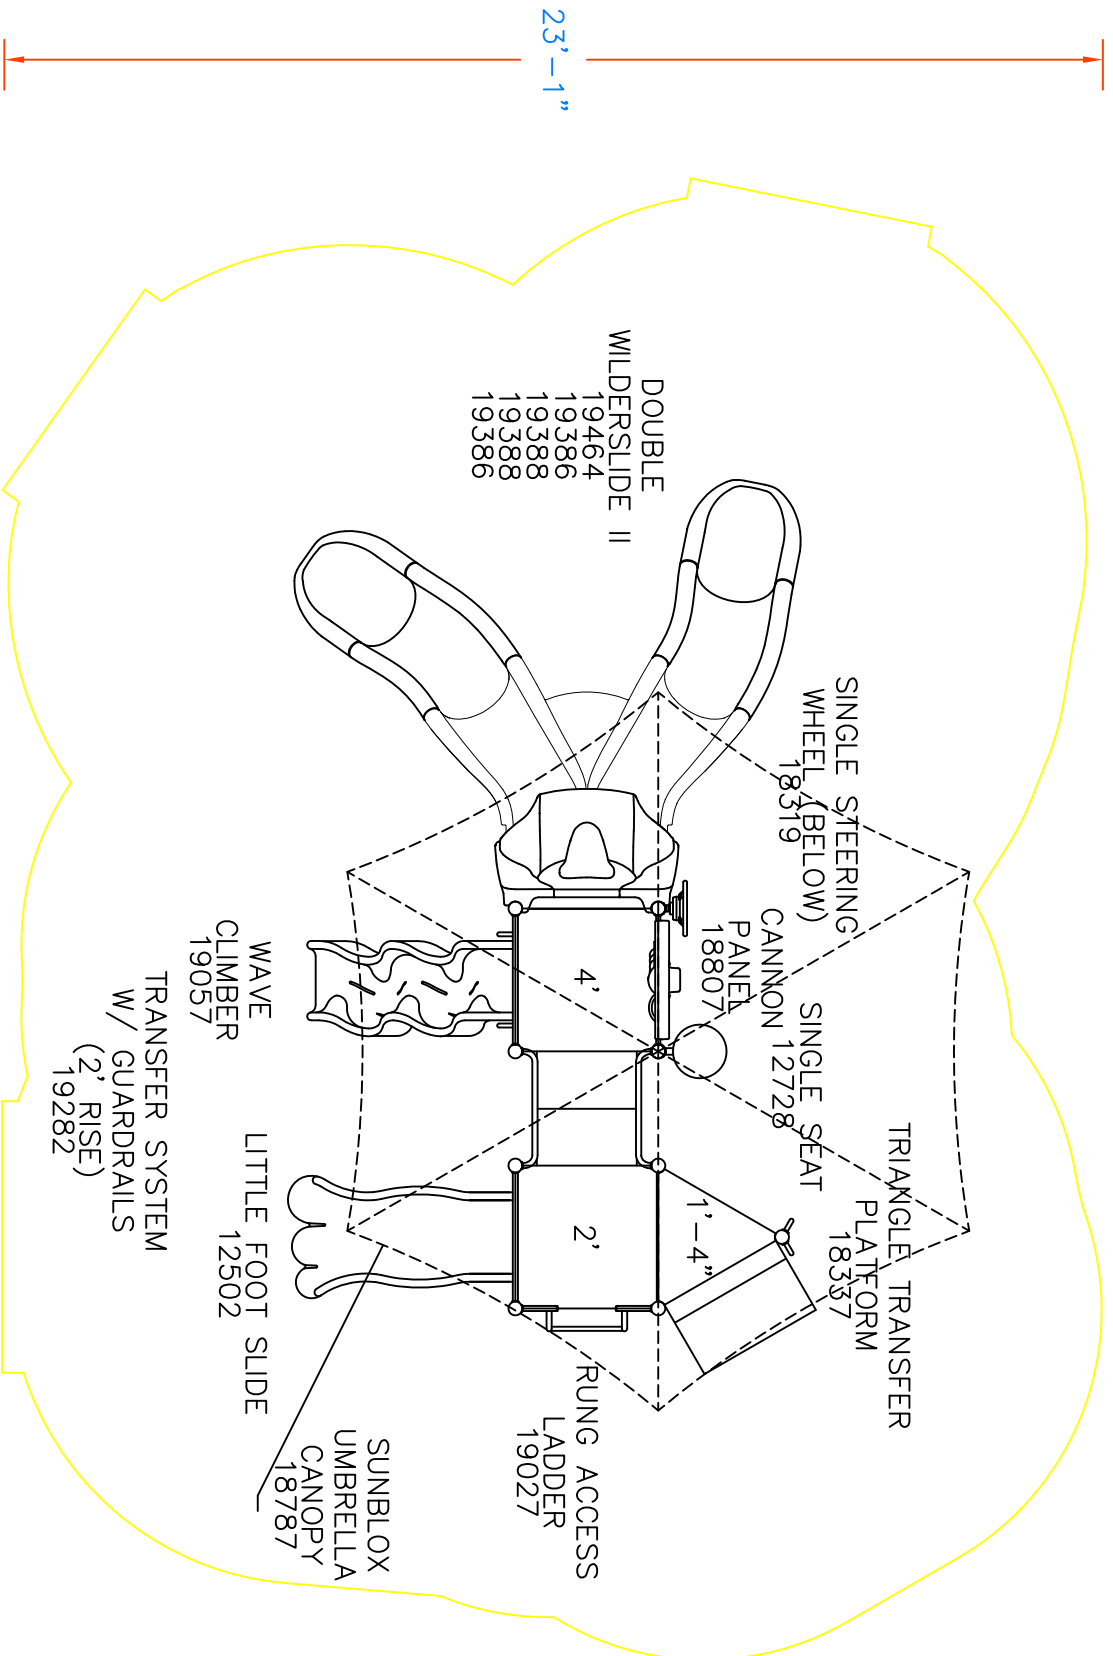

31'-1"

THIS DRAWING CANNOT BE ALTERED IN ANY WAY. IF CHANGES ARE REQUIRED PLEASE CONTACT YOUR GAMETIME REPRESENTATIVE @ 1-800-235-2440.