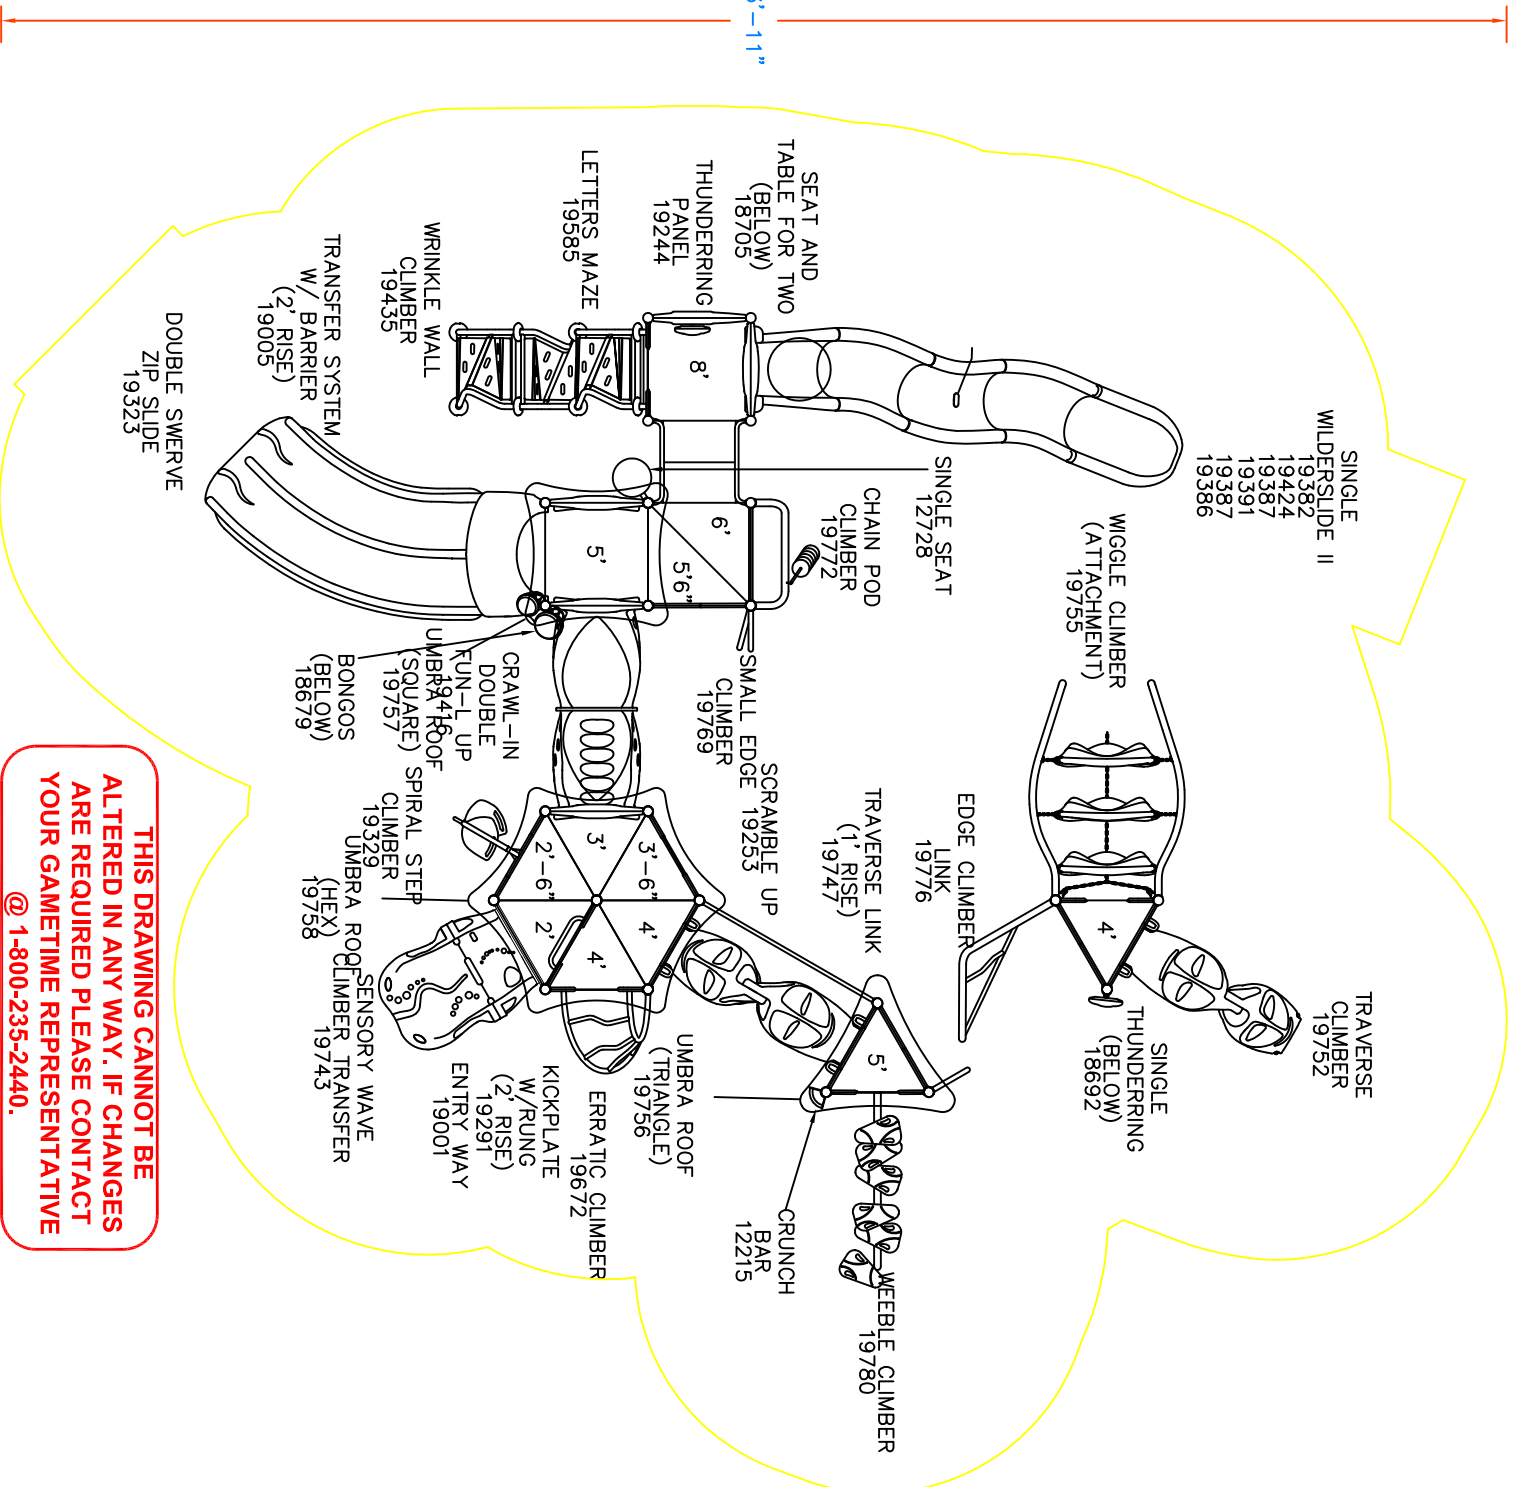

40'-5"

43'-11"

THIS DRAWING CANNOT BE ALTERED IN ANY WAY. IF CHANGES ARE REQUIRED PLEASE CONTACT YOUR GAMETIME REPRESENTATIVE @ 1-800-235-2440.