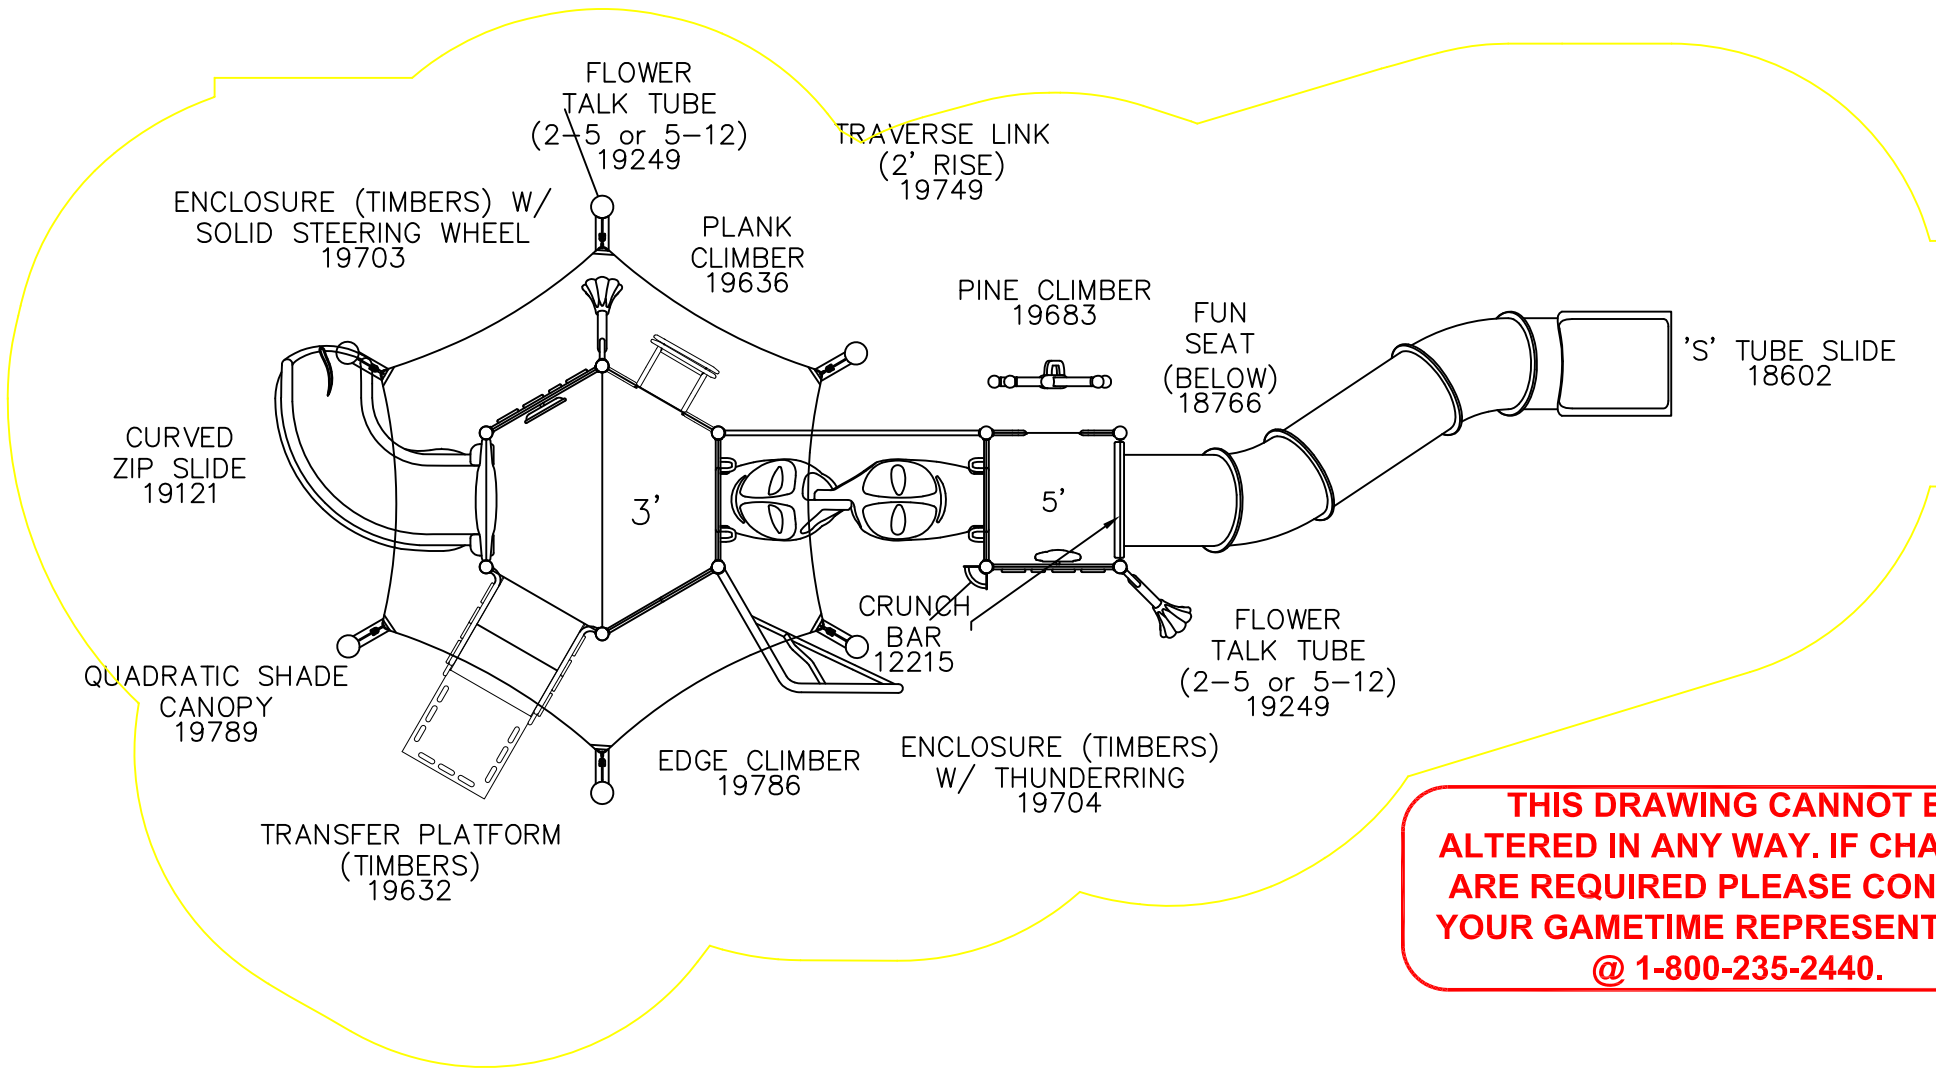

43'-3"

23'-9"

THIS DRAWING CANNOT BE ALTERED IN ANY WAY. IF CHANGES ARE REQUIRED PLEASE CONTACT YOUR GAMETIME REPRESENTATIVE @ 1-800-235-2440.