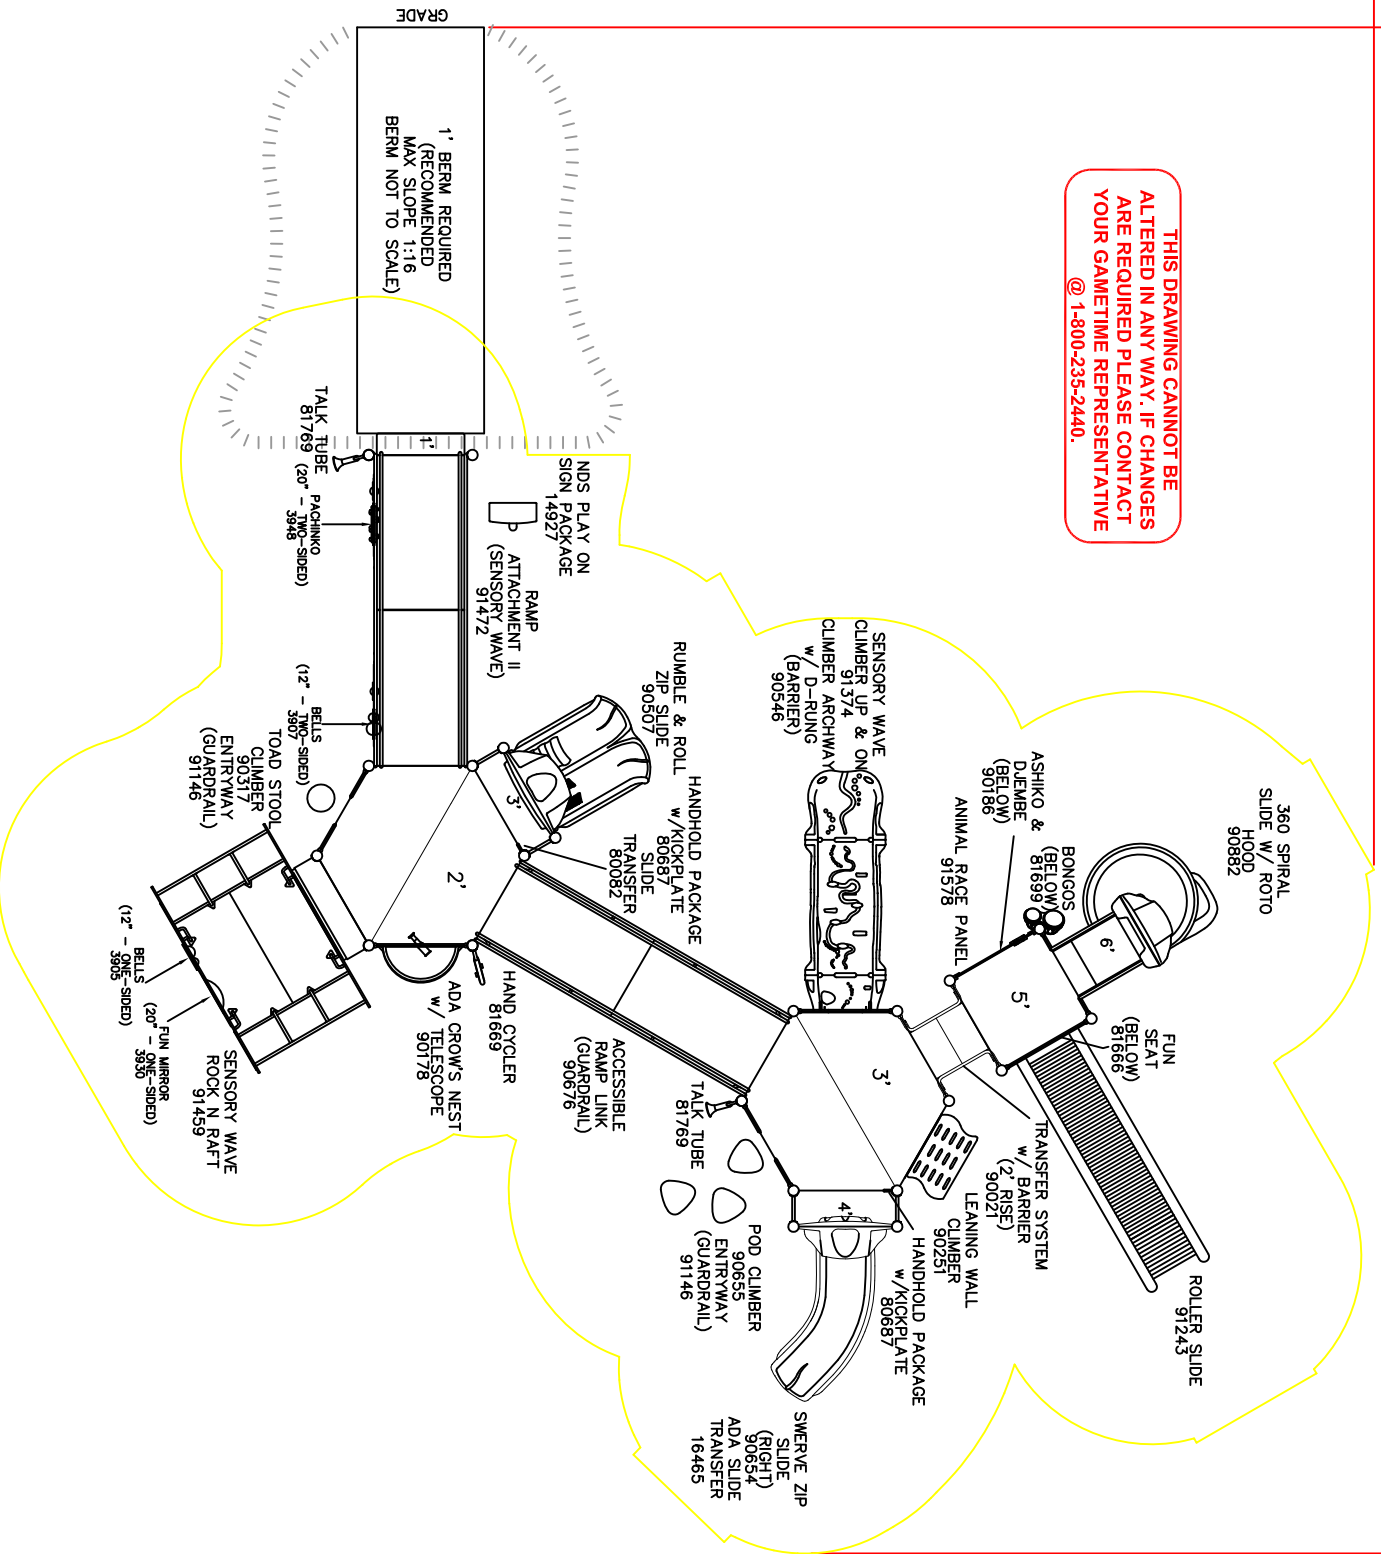

60'-2"

THIS DRAWING CANNOT BE ALTERED IN ANY WAY. IF CHANGES ARE REQUIRED PLEASE CONTACT YOUR GAMETIME REPRESENTATIVE @ 1-800-235-2440.

54'-2"