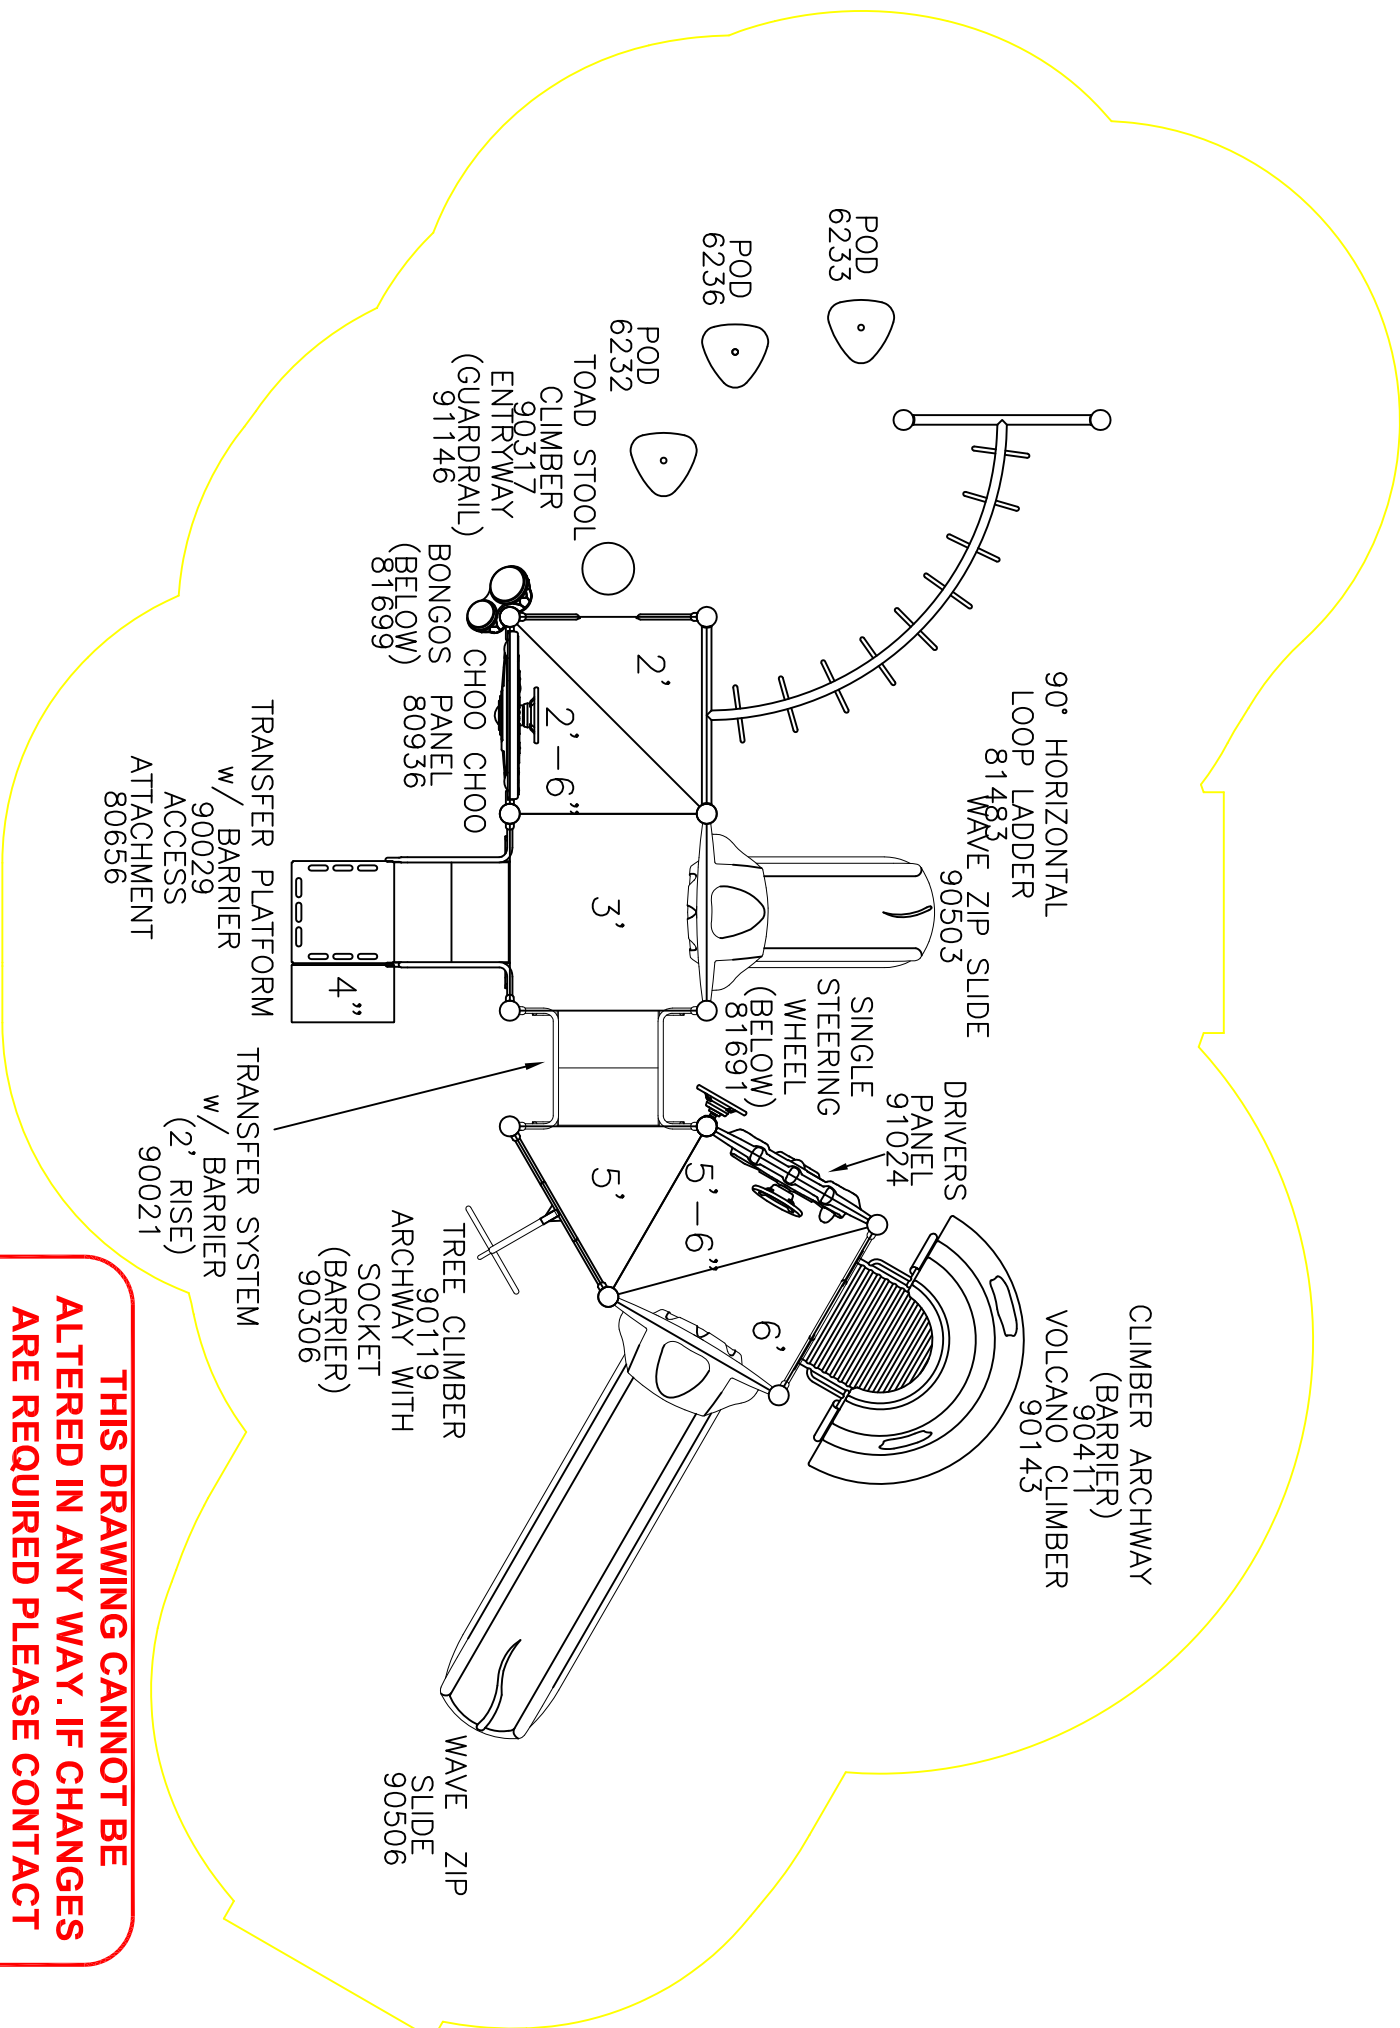

42'-1"

29'-0"

**THIS DRAWING CANNOT BE ALTERED IN ANY WAY. IF CHANGES ARE REQUIRED PLEASE CONTACT YOUR GAMETIME REPRESENTATIVE @ 1-800-235-2440.**