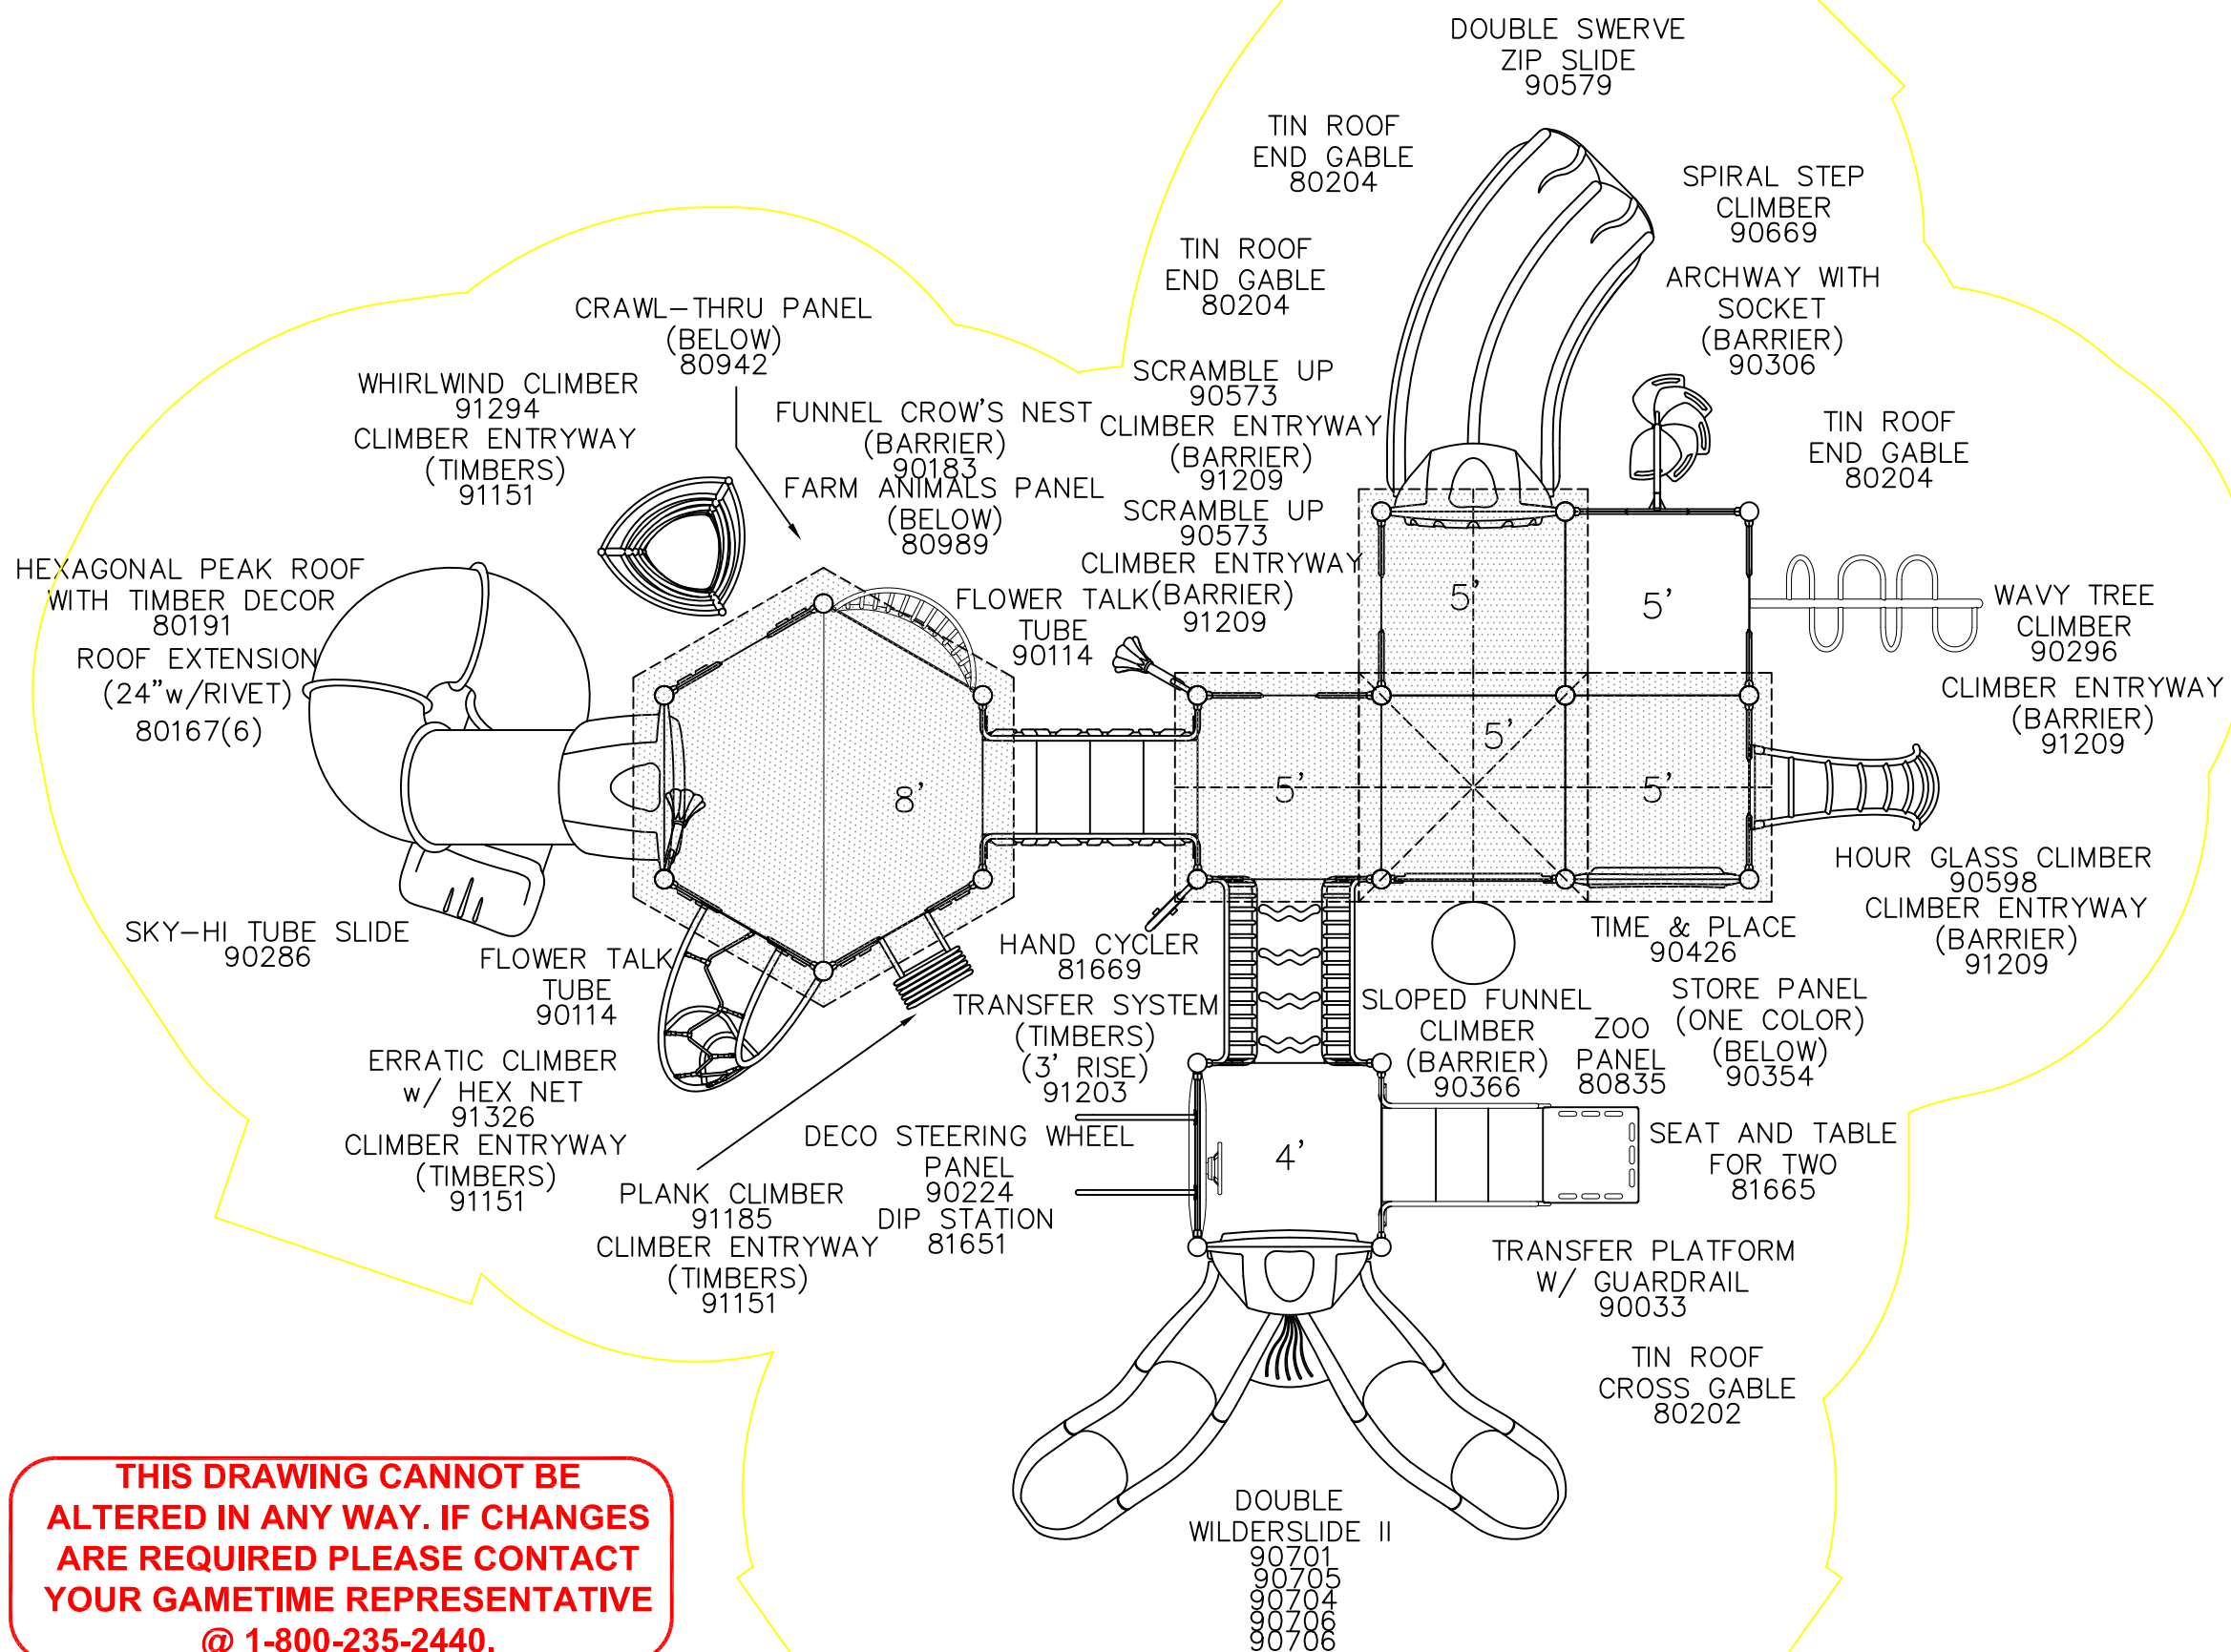

49'-4"

43'-5"

**THIS DRAWING CANNOT BE ALTERED IN ANY WAY. IF CHANGES ARE REQUIRED PLEASE CONTACT YOUR GAMETIME REPRESENTATIVE @ 1-800-235-2440.**