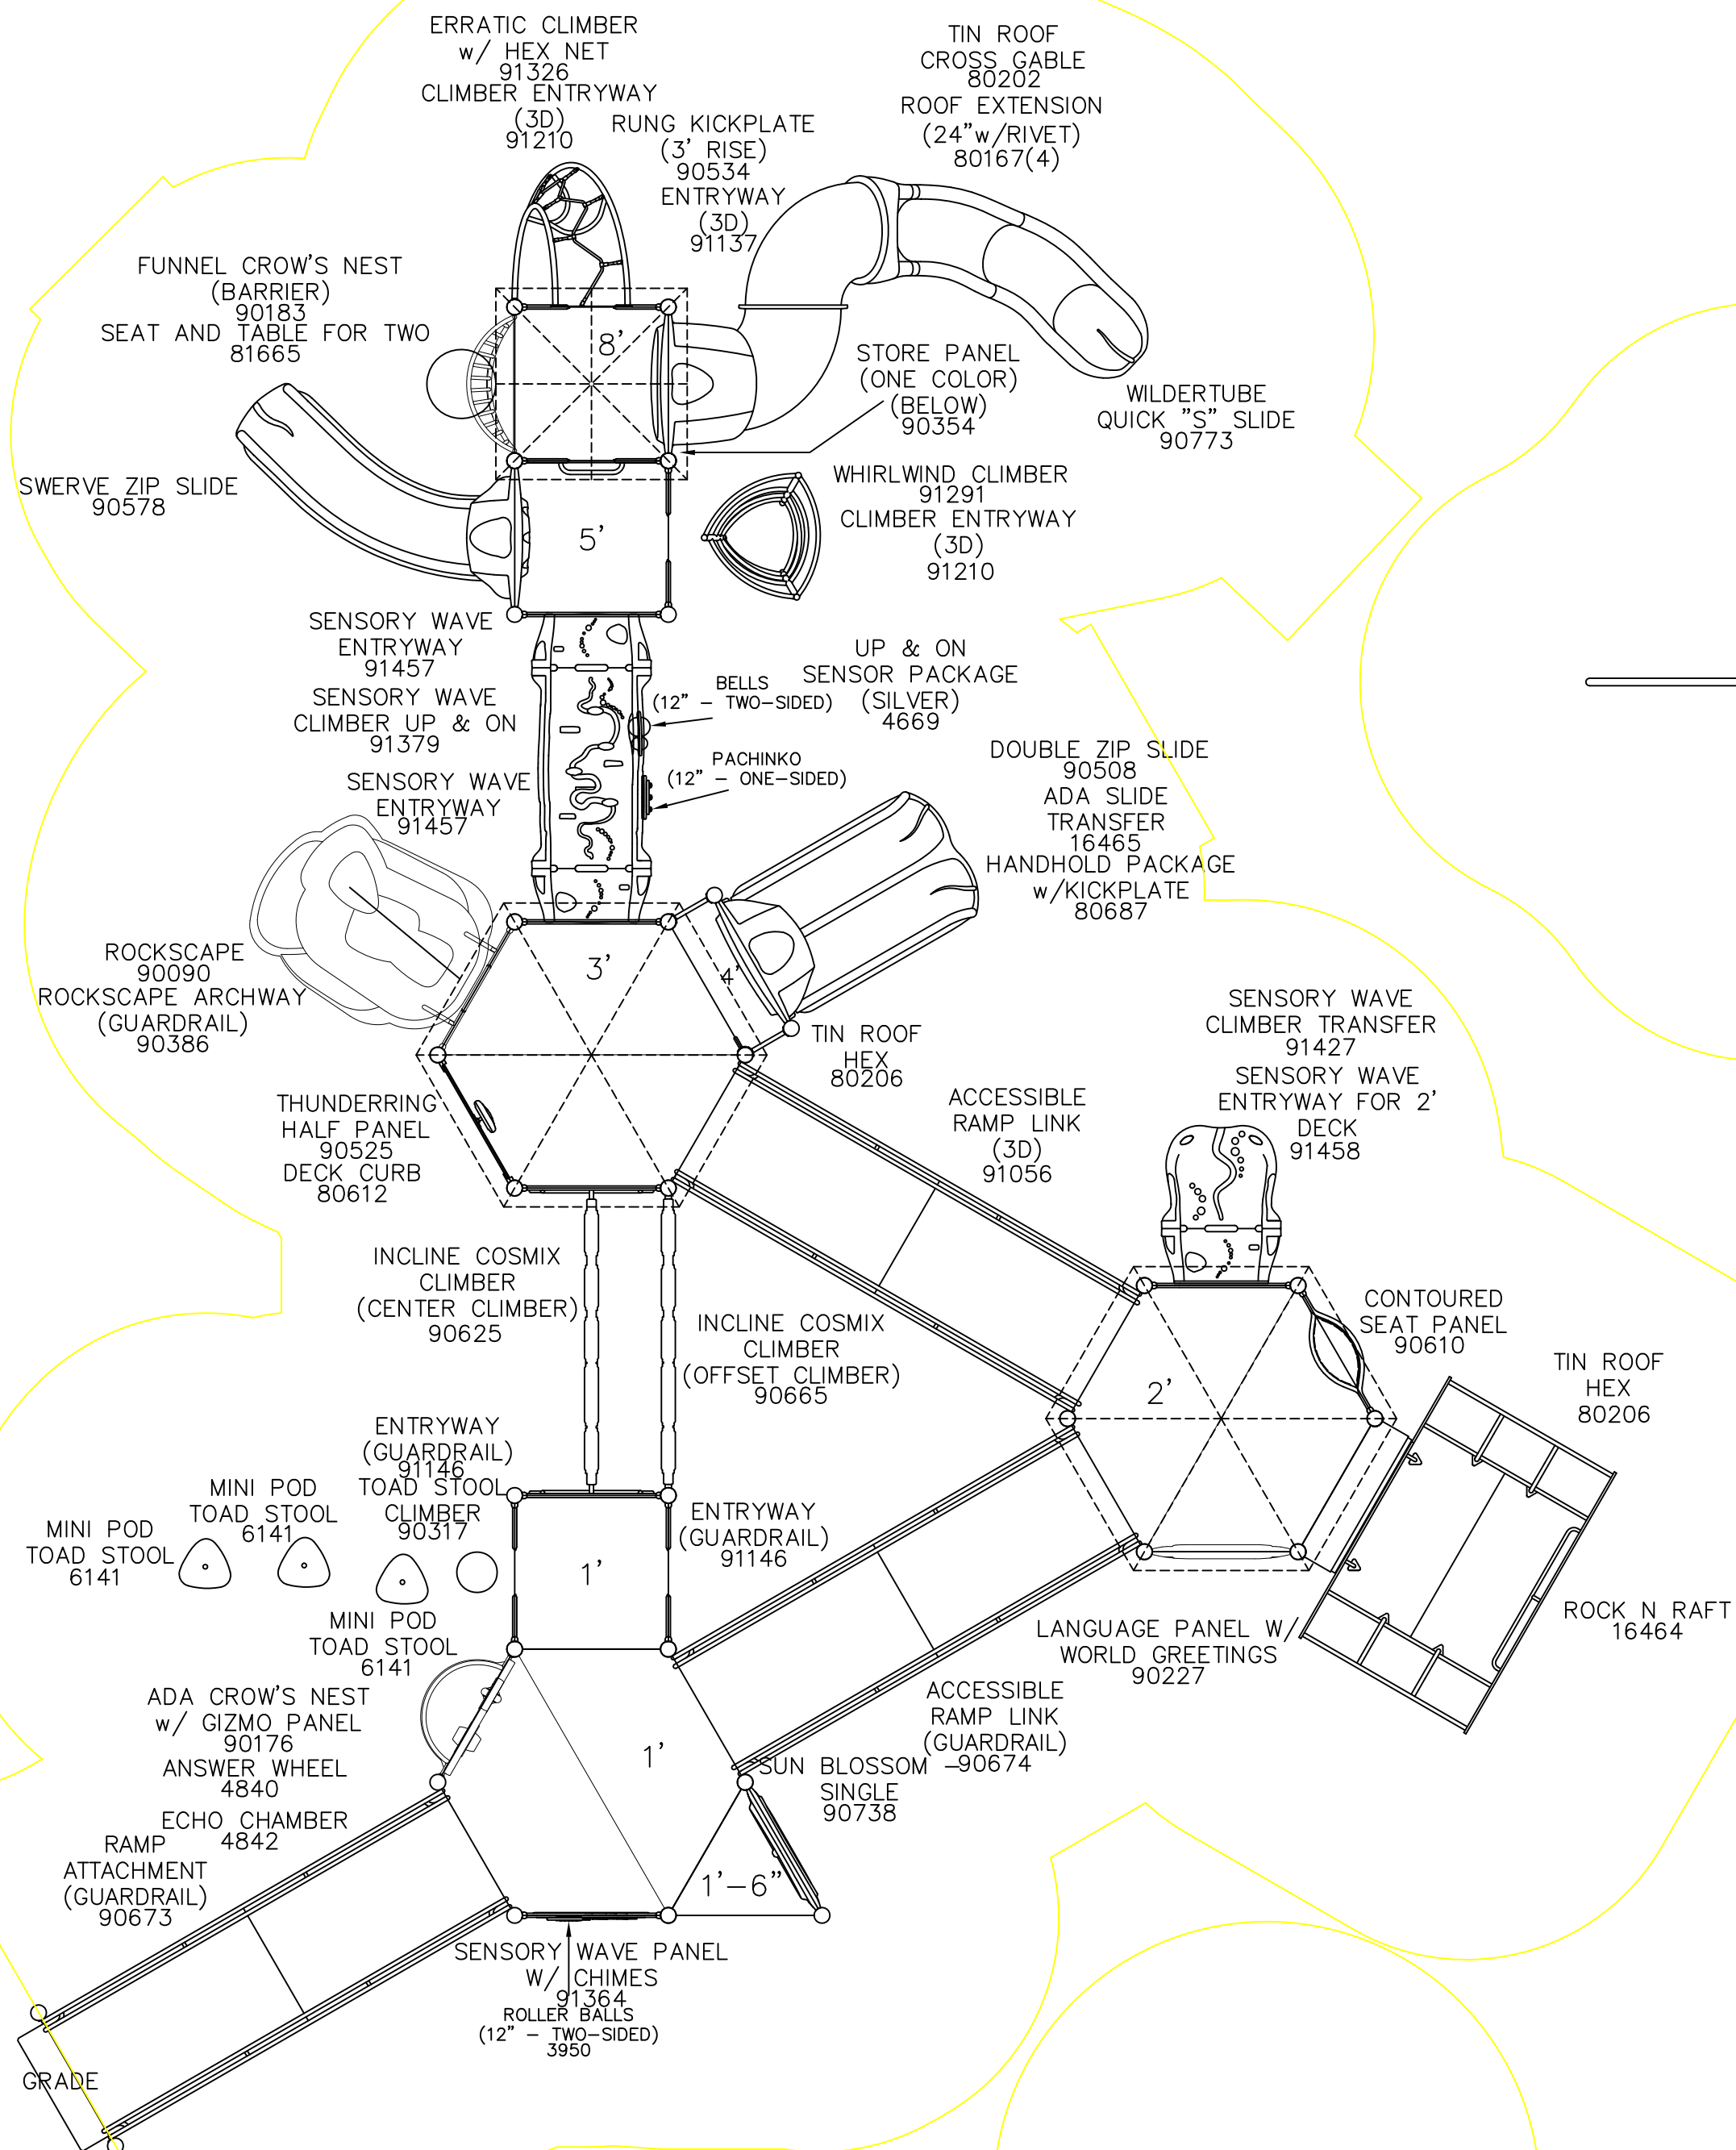

71'-0"

68'-0"

**THIS DRAWING CANNOT BE
ALTERED IN ANY WAY. IF CHANGES
ARE REQUIRED PLEASE CONTACT
YOUR GAMETIME REPRESENTATIVE
@ 1-800-235-2440.**