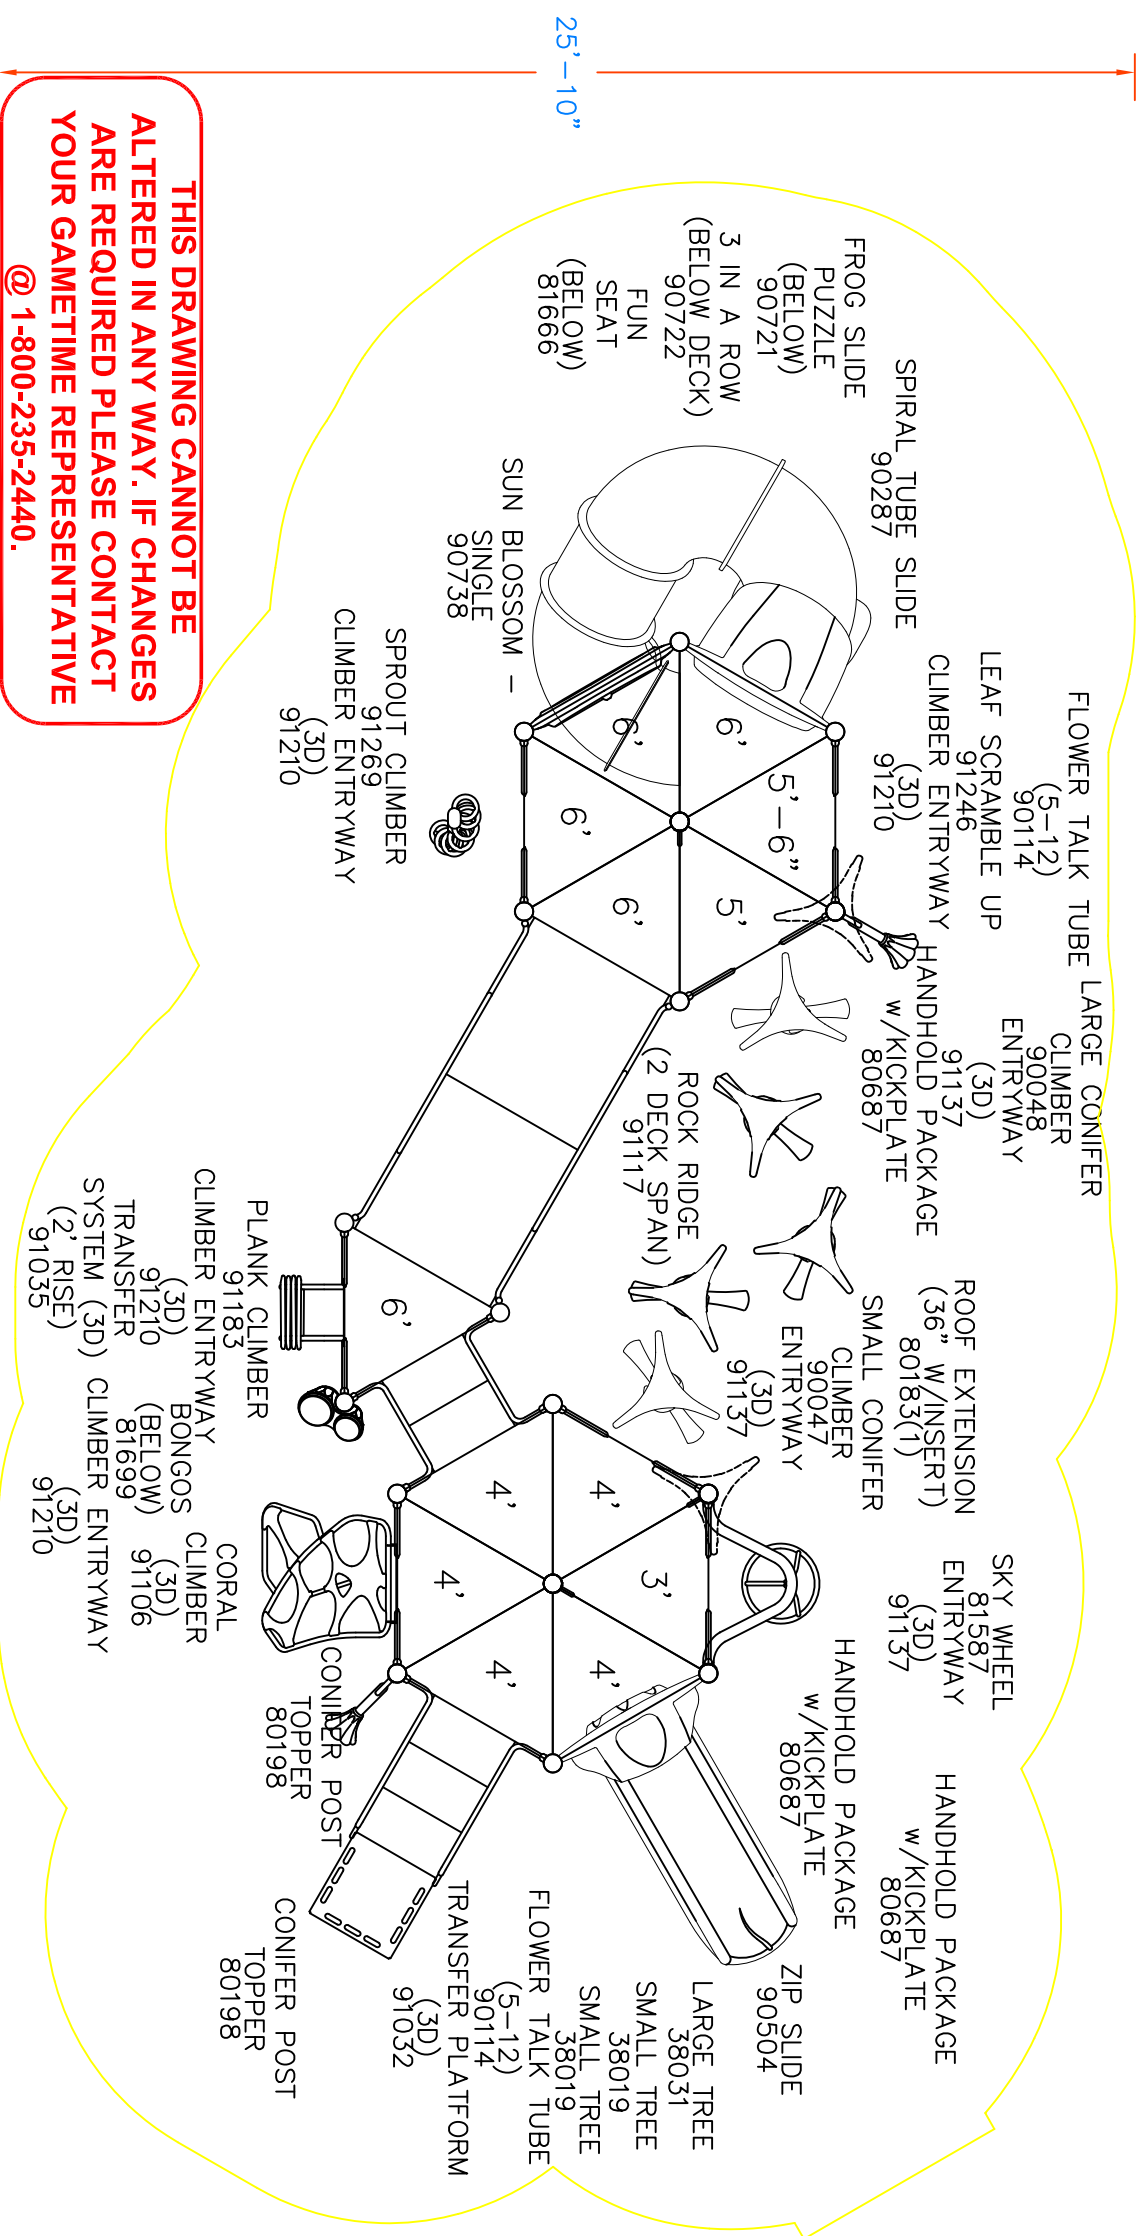

46'-9"

25'-10"

THIS DRAWING CANNOT BE ALTERED IN ANY WAY. IF CHANGES ARE REQUIRED PLEASE CONTACT YOUR GAMETIME REPRESENTATIVE @ 1-800-235-2440.