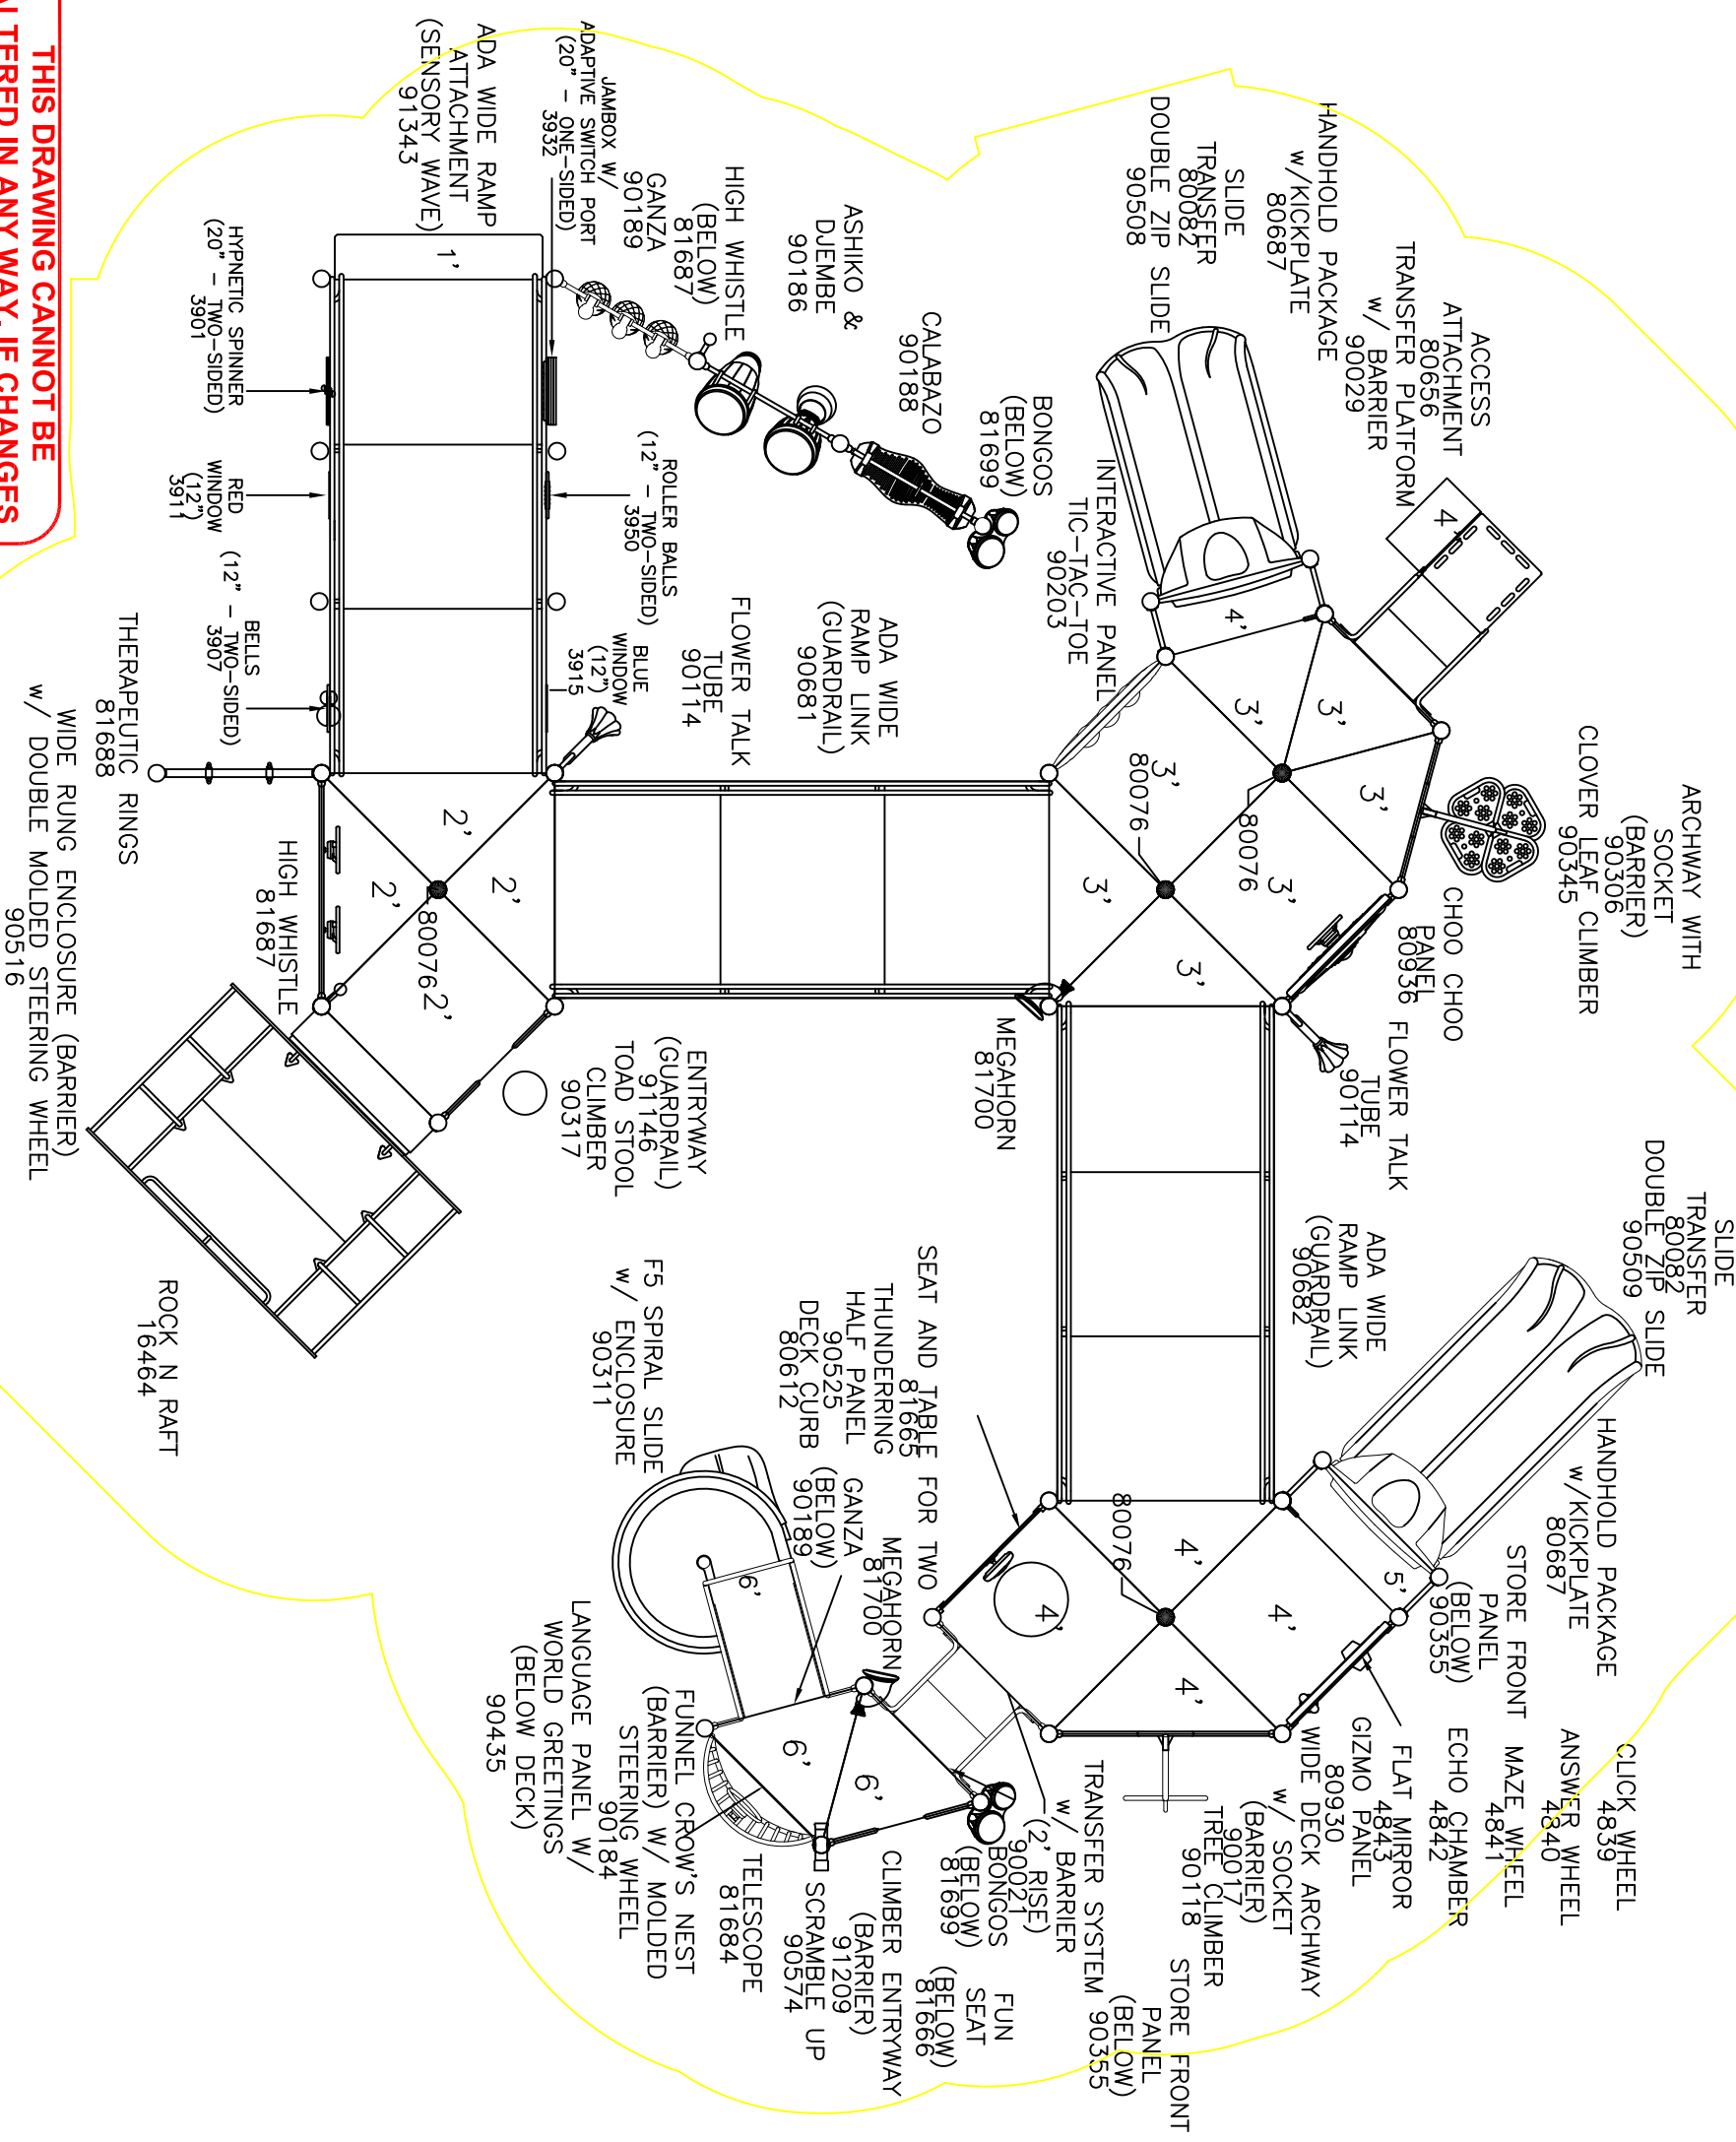

51'-8"

50'-6"

THIS DRAWING CANNOT BE ALTERED IN ANY WAY. IF CHANGES ARE REQUIRED PLEASE CONTACT YOUR GAMETIME REPRESENTATIVE @ 1-800-235-2440.