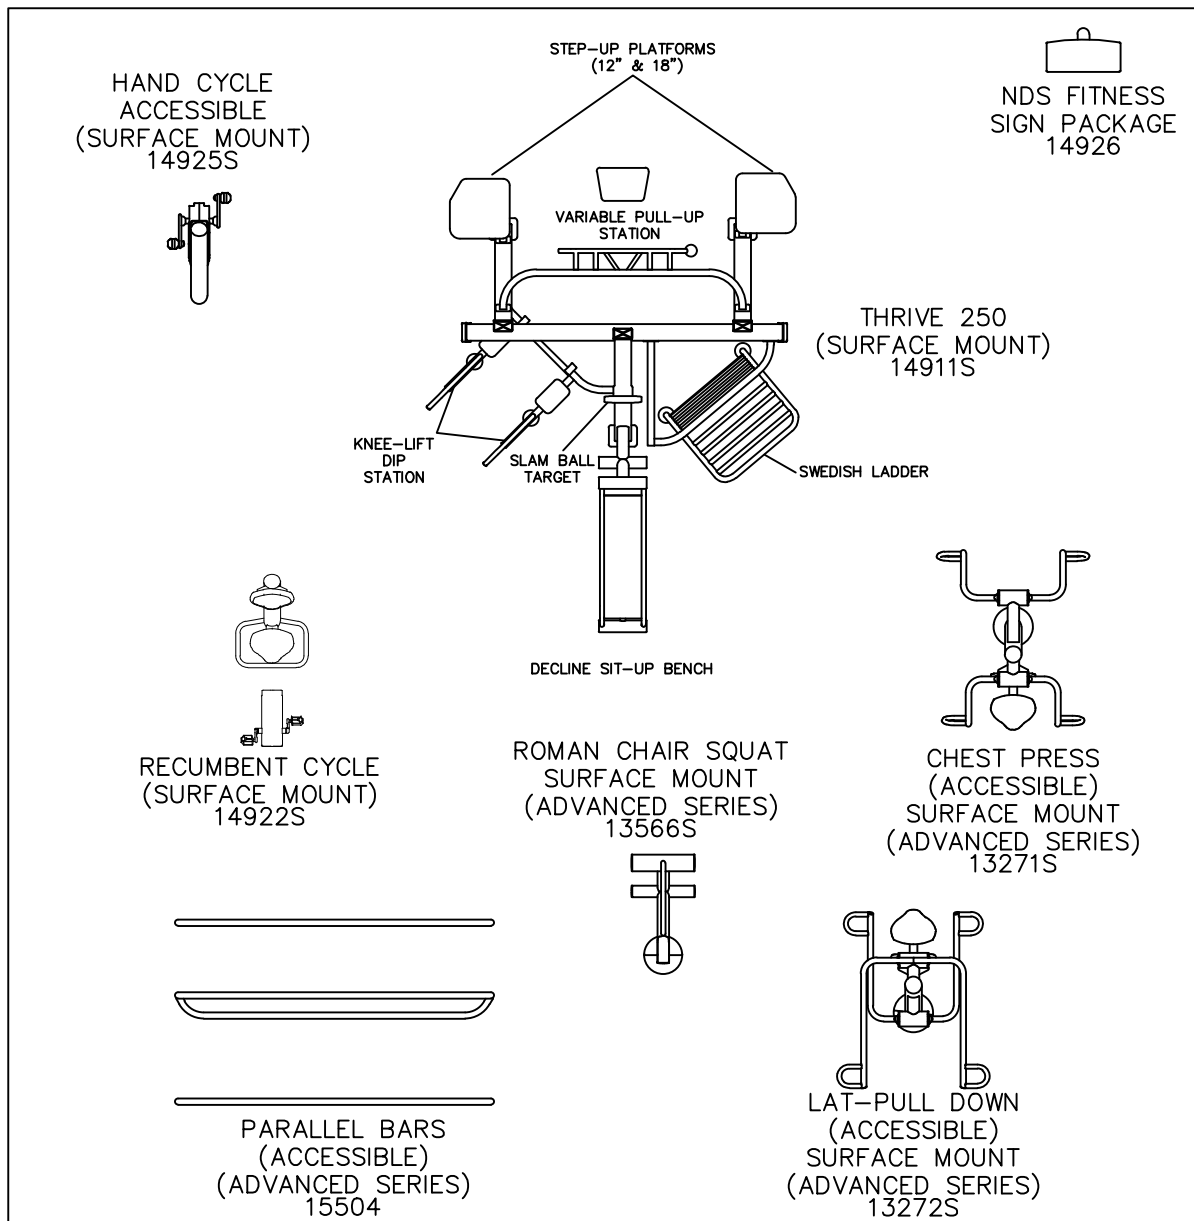

30'-1"

30'-6"

**THIS DRAWING CANNOT BE
ALTERED IN ANY WAY. IF CHANGES
ARE REQUIRED PLEASE CONTACT
YOUR GAMETIME REPRESENTATIVE
@ 1-800-235-2440.**