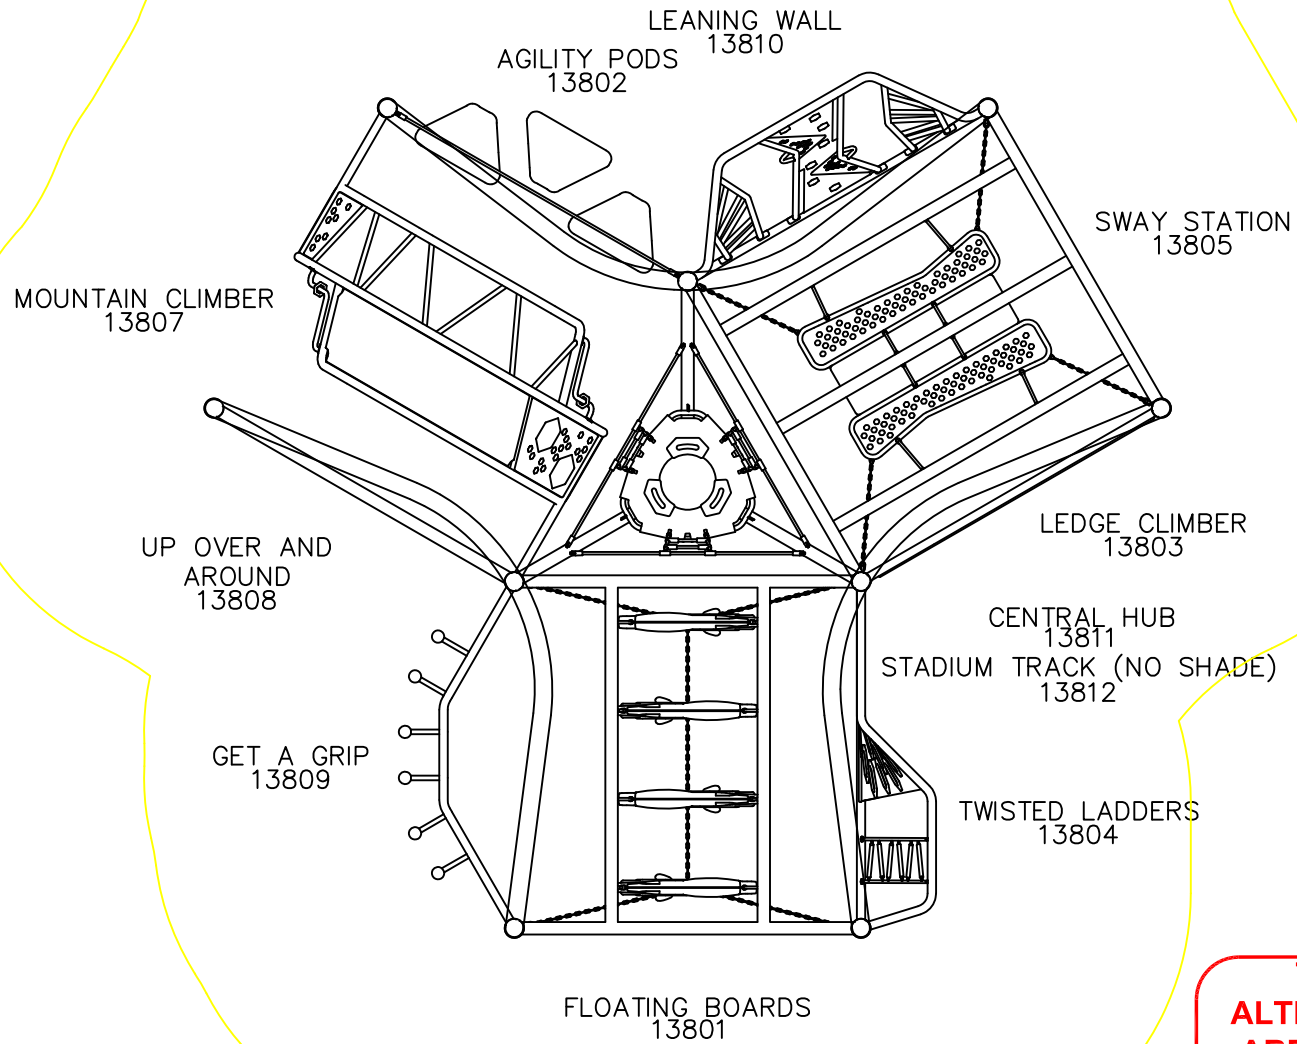

34'-9"

32'-4"

**THIS DRAWING CANNOT BE
ALTERED IN ANY WAY. IF CHANGES
ARE REQUIRED PLEASE CONTACT
YOUR GAMETIME REPRESENTATIVE
@ 1-800-235-2440.**