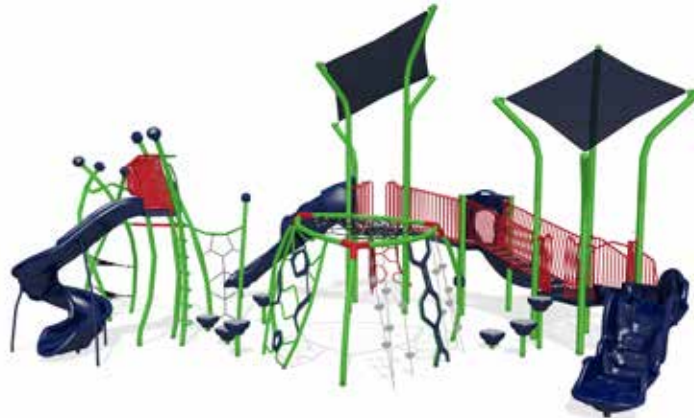

Wright's Hill

#PS21040 ~~$90,319~~

SALE PRICE **$54,191**

Ages: 5 to 12
ASTM Use Zone:
50'4" X 50'9" (15.3m x 15.5m)
Fall Height: 8' (2.4m)
ADA:
Elevated: 8
Accessible: 8
Ground: 10
Types: 4

Without tube slide: #PS21044

Without shade: #PS21042

Without shade and tube slide #PS21046