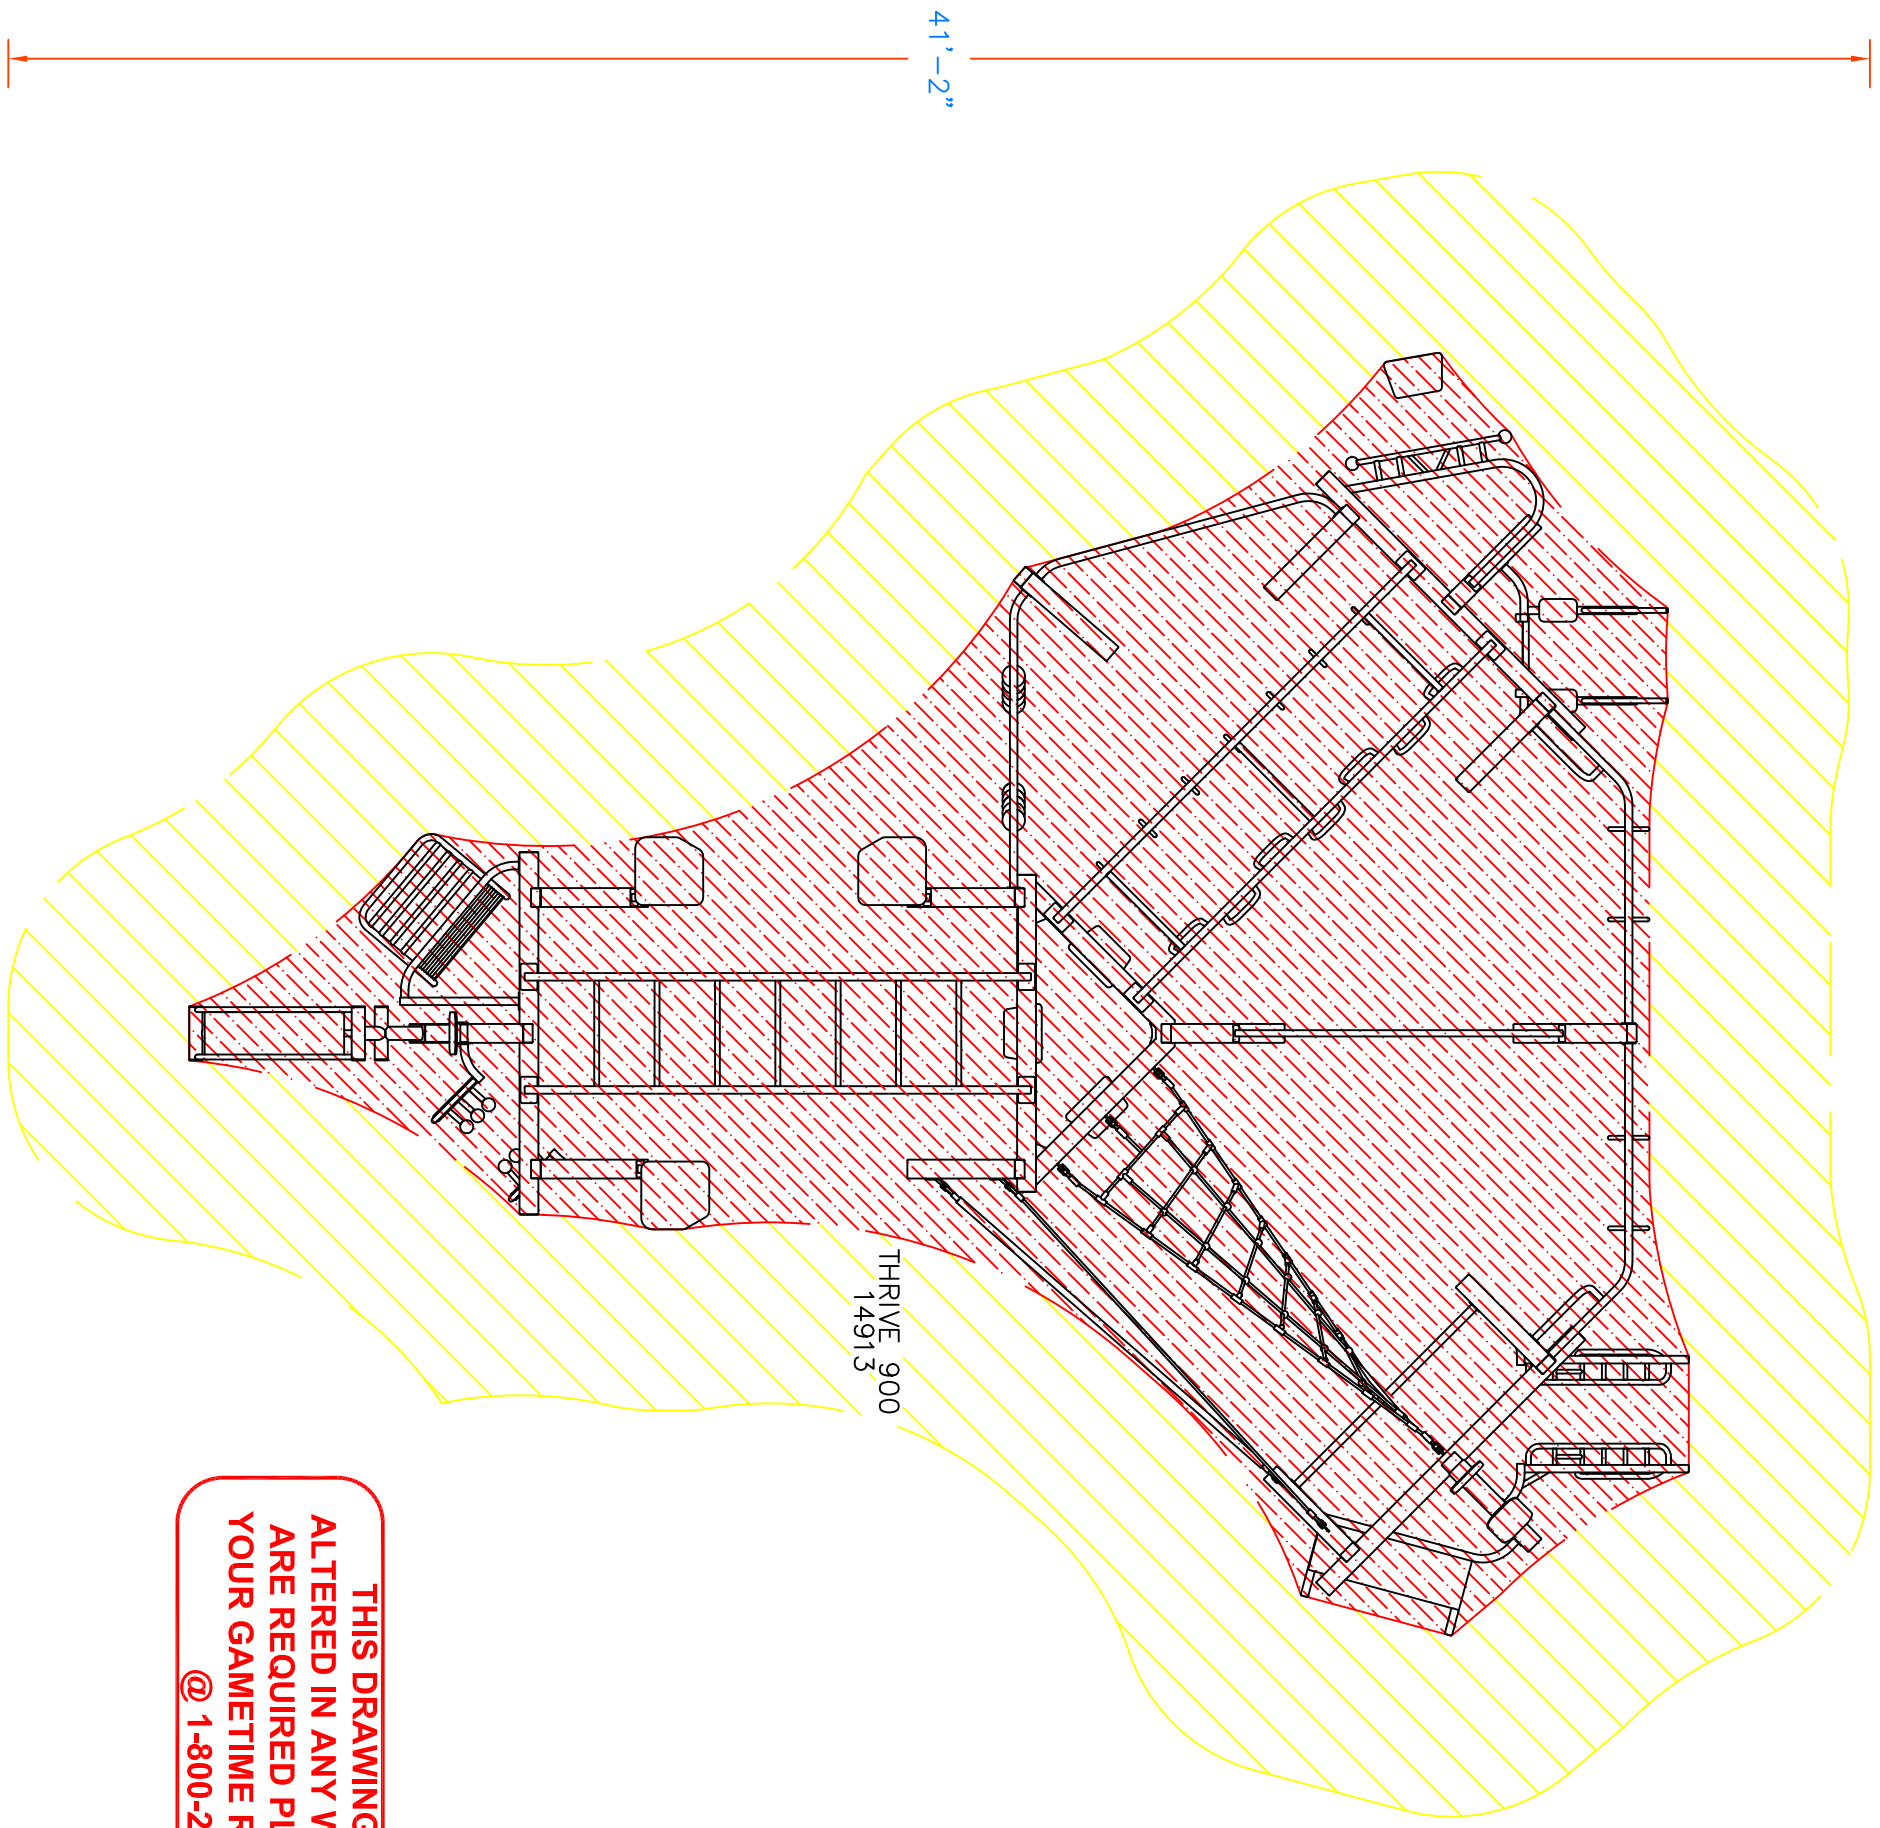

36'-4"

41'-2"

THRIVE 900
14913

**THIS DRAWING CANNOT BE
ALTERED IN ANY WAY. IF CHANGES
ARE REQUIRED PLEASE CONTACT
YOUR GAMETIME REPRESENTATIVE
@ 1-800-235-2440.**