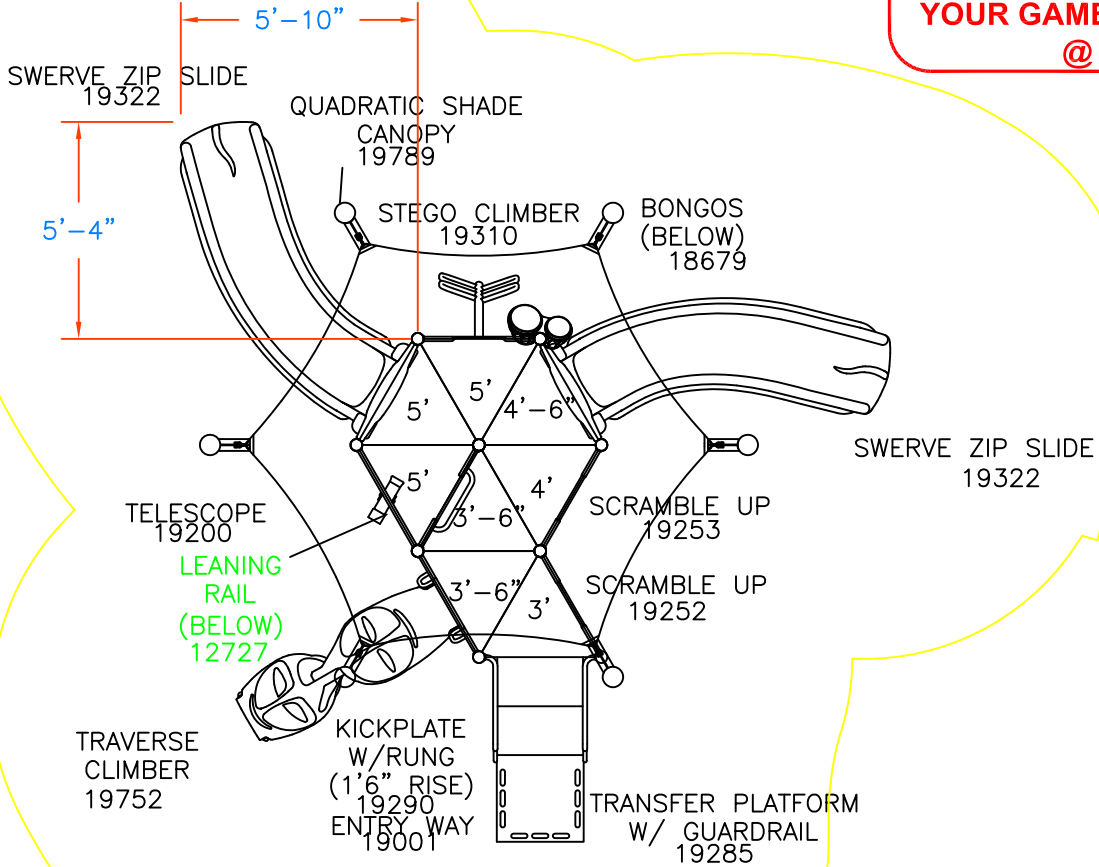

29'-9"

17'-5"

**THIS DRAWING CANNOT BE ALTERED IN ANY WAY. IF CHANGES ARE REQUIRED PLEASE CONTACT YOUR GAMETIME REPRESENTATIVE @ 1-800-235-2440.**

30'-0"  
17'-8"

11920