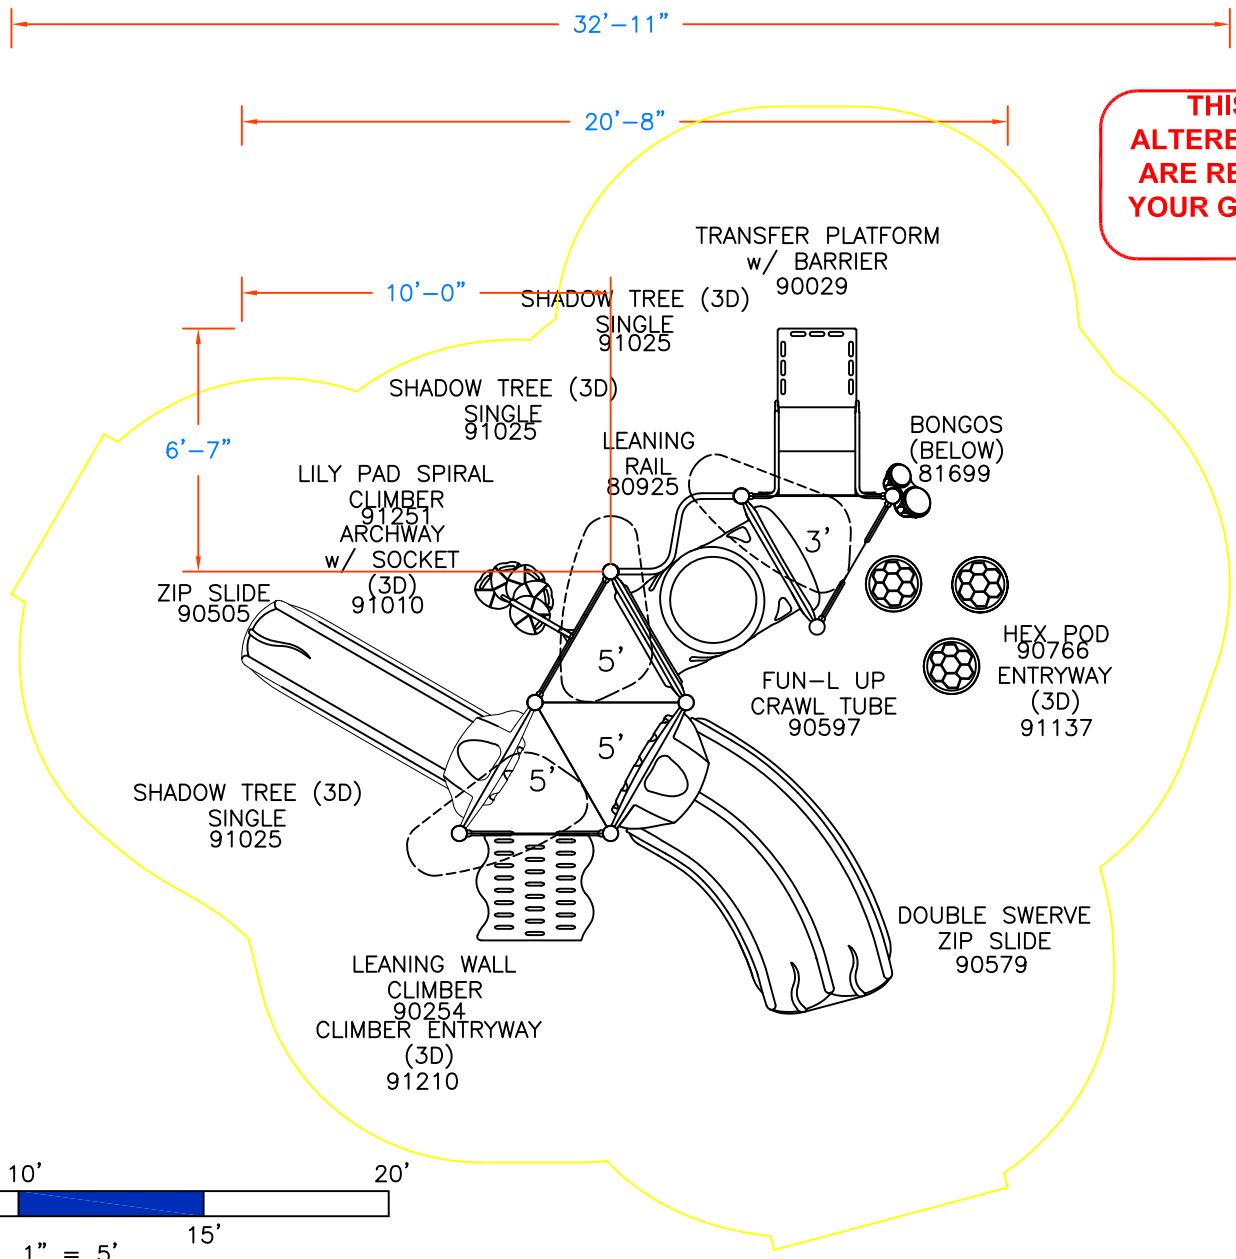

**THIS DRAWING CANNOT BE ALTERED IN ANY WAY. IF CHANGES ARE REQUIRED PLEASE CONTACT YOUR GAMETIME REPRESENTATIVE @ 1-800-235-2440.**

11919