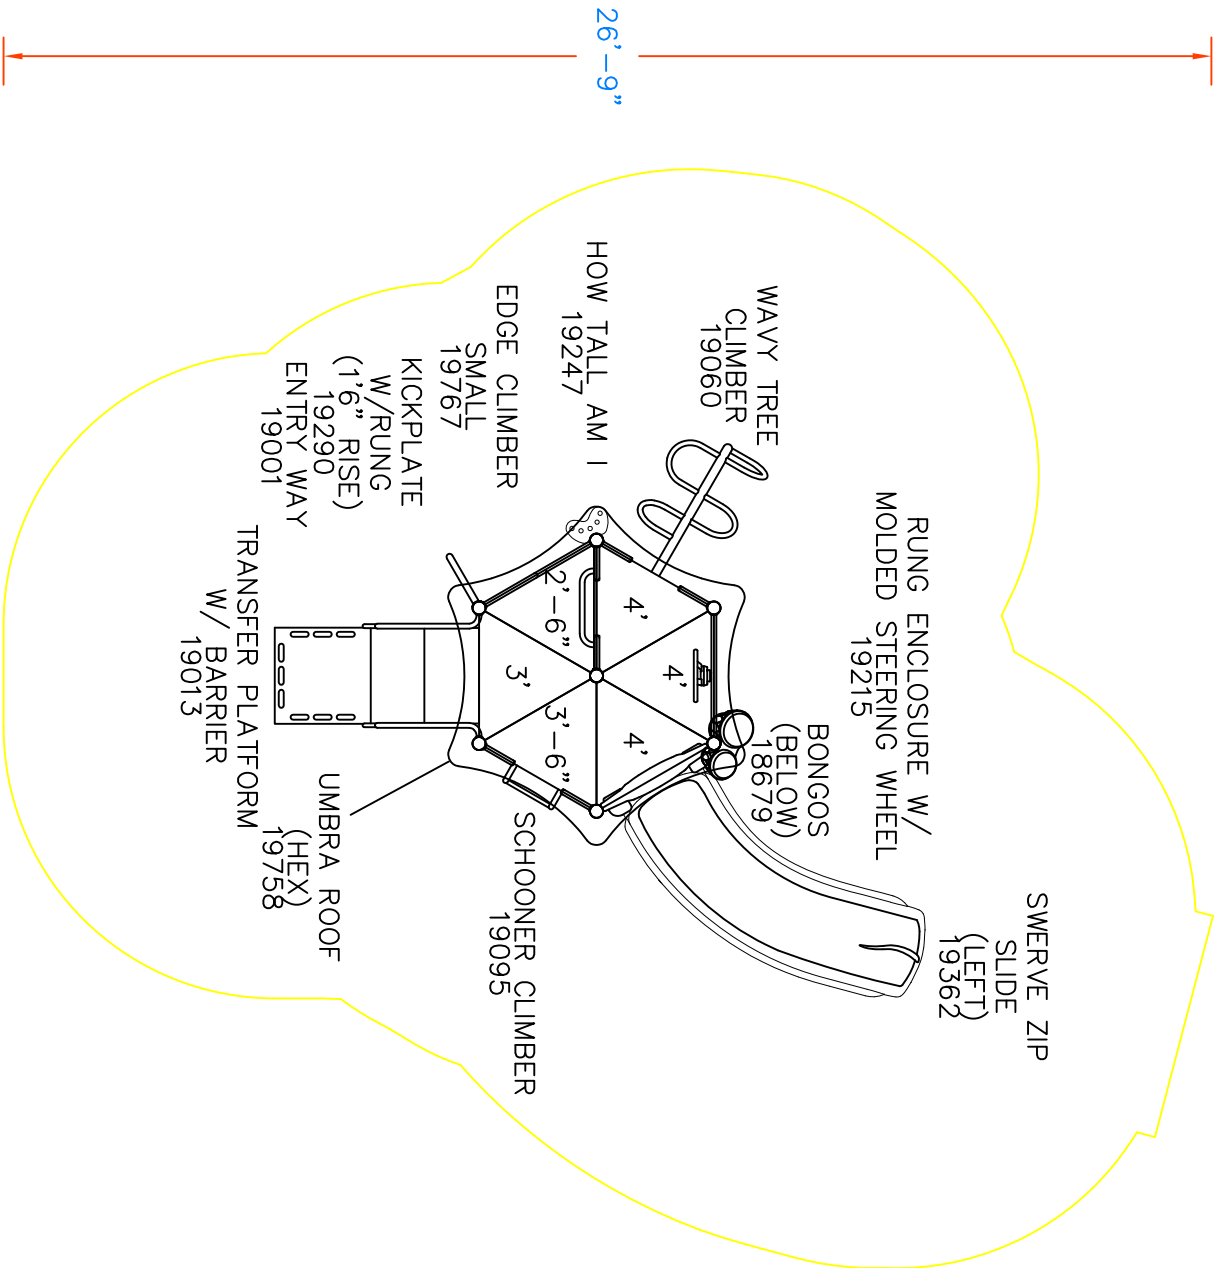

24'-4"

**THIS DRAWING CANNOT BE ALTERED IN ANY WAY. IF CHANGES ARE REQUIRED PLEASE CONTACT YOUR GAMETIME REPRESENTATIVE @ 1-800-235-2440.**