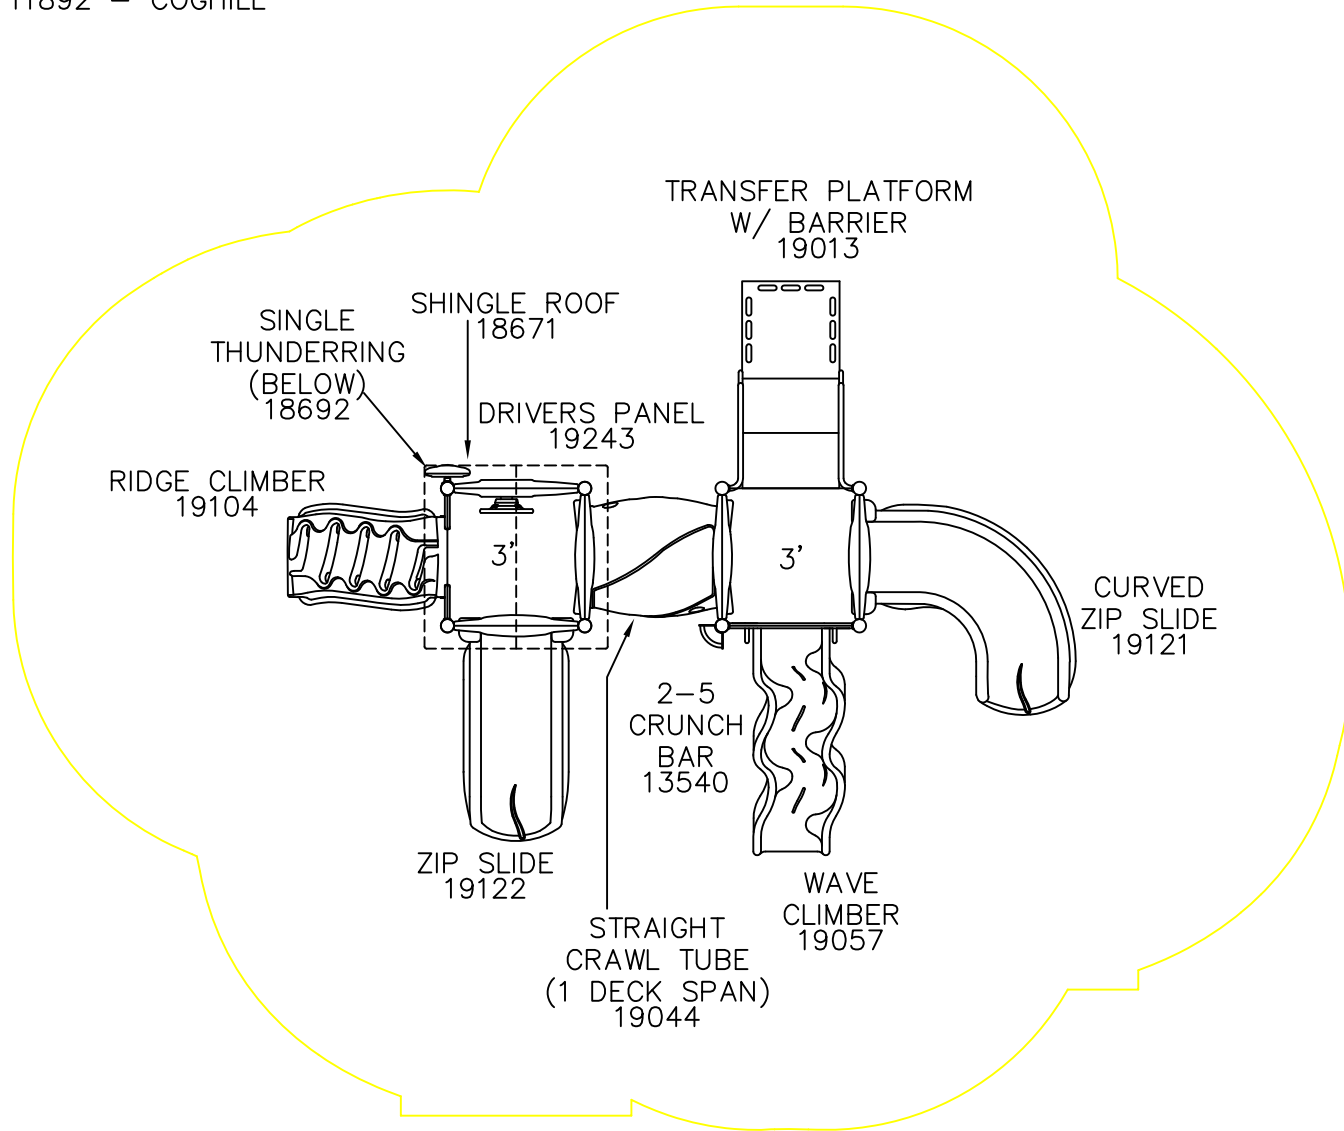

29'-3"

11892 - COGHILL

24'-6"

**THIS DRAWING CANNOT BE
ALTERED IN ANY WAY. IF CHANGES
ARE REQUIRED PLEASE CONTACT
YOUR GAMETIME REPRESENTATIVE
@ 1-800-235-2440.**