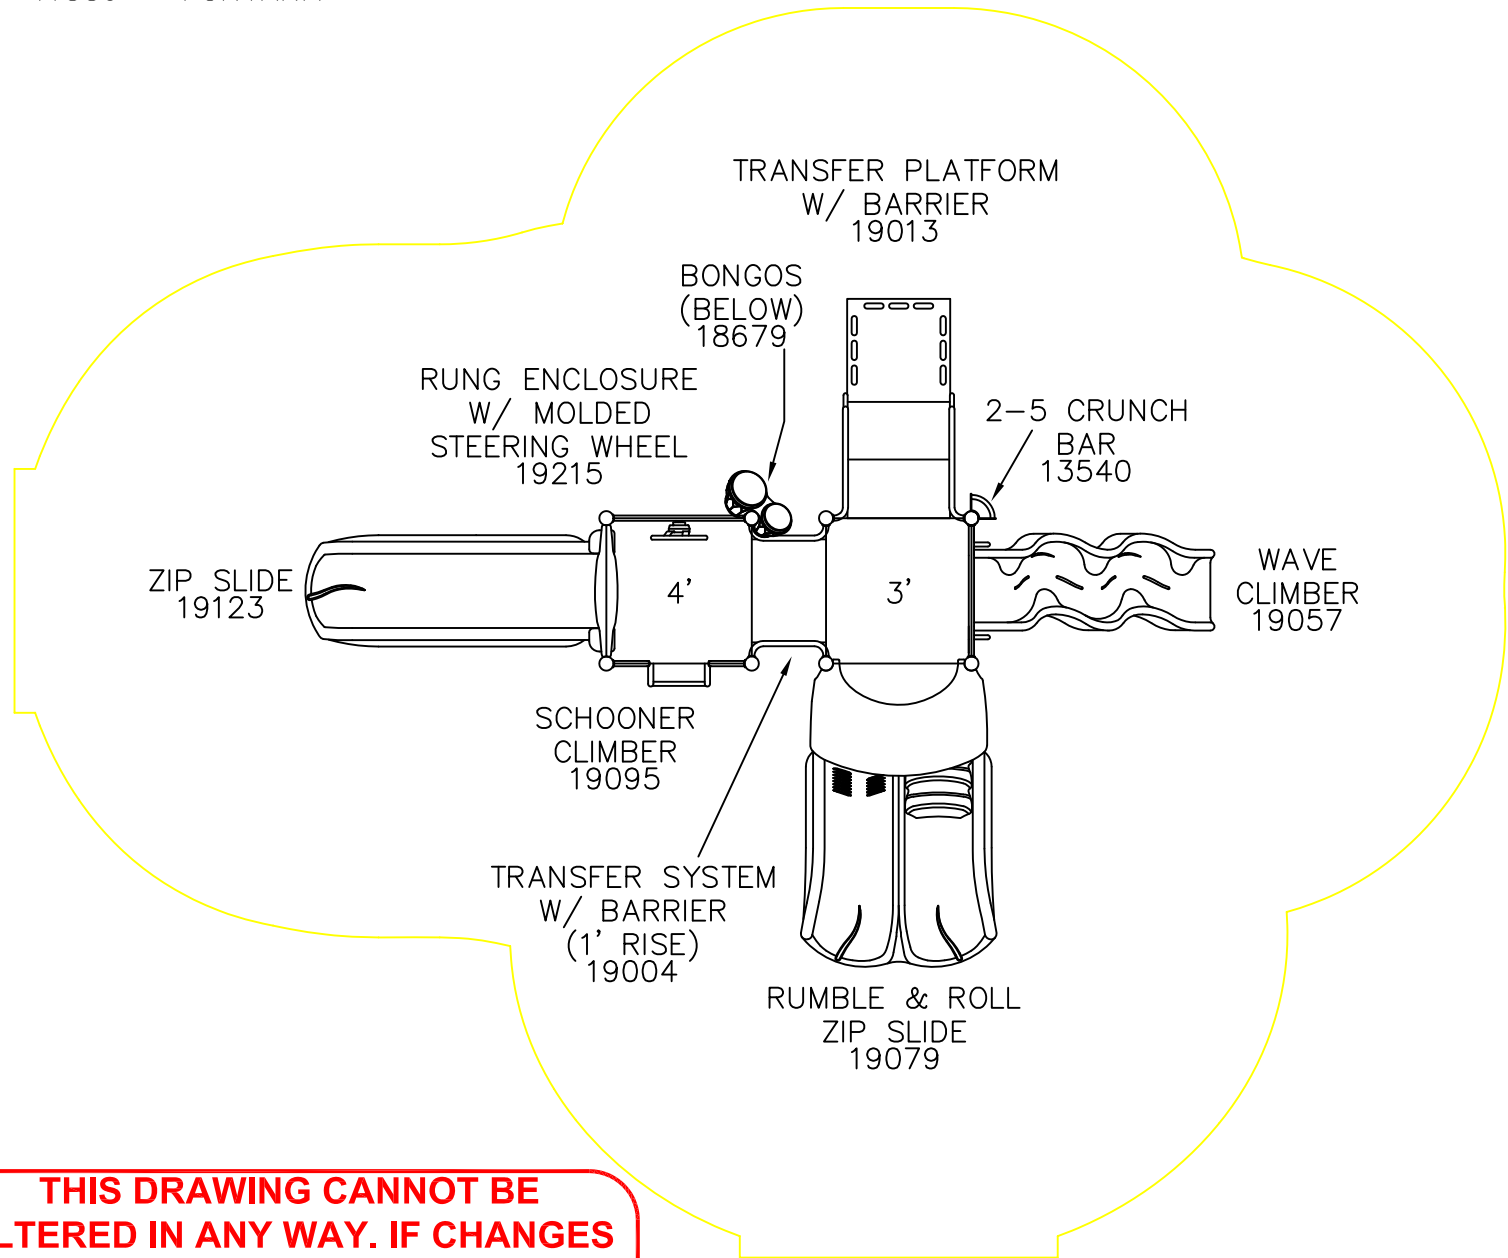

30'-9"

11889 - FONTANA

25'-9"

**THIS DRAWING CANNOT BE
ALTERED IN ANY WAY. IF CHANGES
ARE REQUIRED PLEASE CONTACT
YOUR GAMETIME REPRESENTATIVE
@ 1-800-235-2440.**