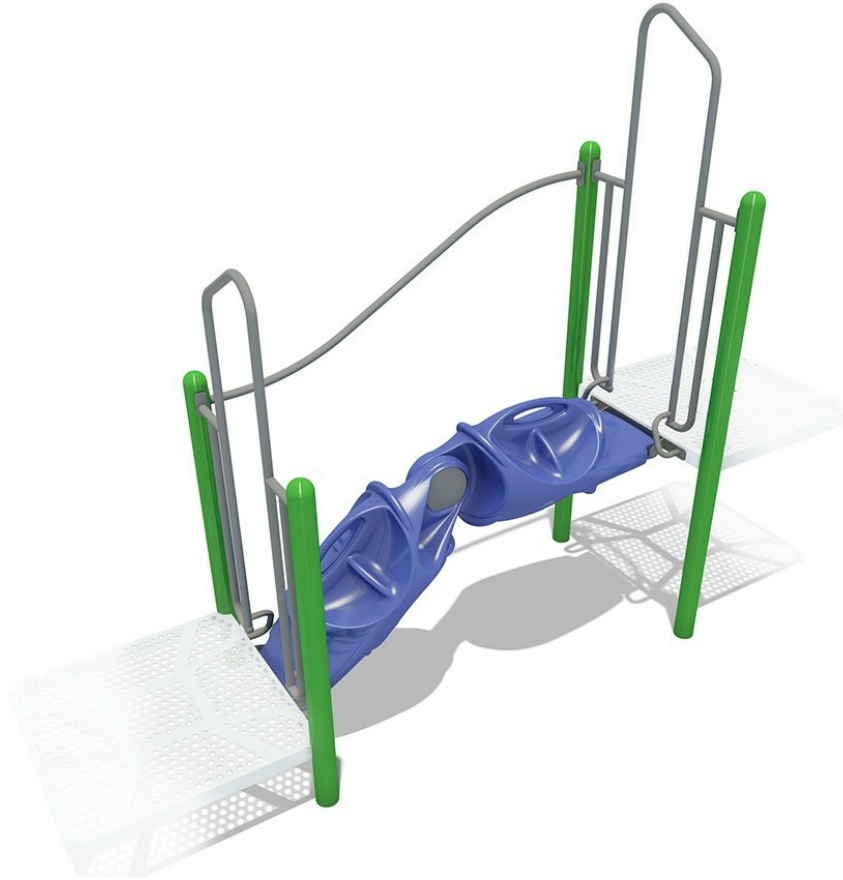

A PLAYCORE Company

Traverse Climber Link (2' Rise)

This Traverse Climber is a super fun way to link your playground decks together. This new climber offers age-appropriate climbing elements kids are sure to love. Compatible with PrimeTime play systems.

Features and Benefits:

- Fun way to link two different deck heights
- Adds challenging climbing element to promote balance and coordination

Model: 19749
Fall Height: Deck Height
Age Group: 5 to 12 Years