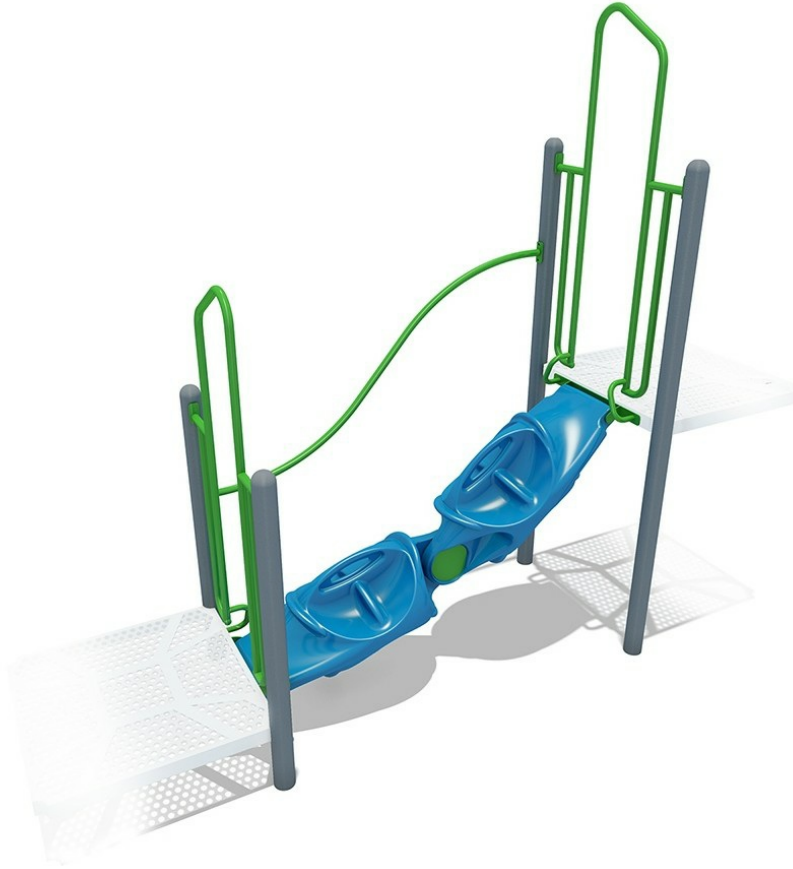

A PLAYCORE Company

Traverse Climber Link (3' Rise)

This Traverse Climber is a super fun way to link your playground decks together. This new climber offers age-appropriate climbing elements kids are sure to love. Compatible with PrimeTime play systems.

Features and Benefits:

- Fun way to link two different deck heights
- Adds challenging climbing element to promote balance and coordination

Model: 19751
Fall Height: Deck Height
Age Group: 5 to 12 Years