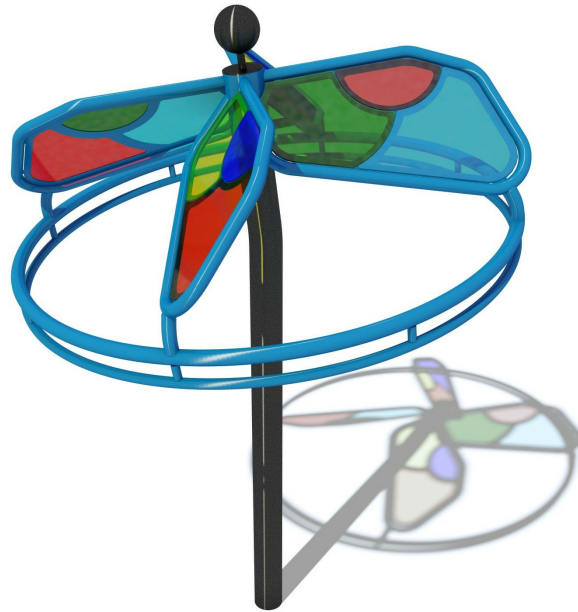

A PLAYCORE Company

ShadowPlay® Sky Runner

We added a colorful new twist to our original and patented overhead spinning activity that allows children to experience the sensation of flight. Vibrant acrylic panels capture the sun's light and cast colorful shadows along the ground as up to eight children (ages 5-12) grip the handle, run and then lift their feet as the Sky Runner takes them on a thrilling ride around and...

Features and Benefits:

- Acrylic panels cast colorful shadows on the ground below as children play
- Exciting spinning activity for up to eight children
- Patented design allows children to experience the sensation of flight
- Overhead orientation enhances upper and core body strength
- Constructed of durable, recyclable materials and...

Model: 6237
Fall Height: 6'
Age Group: 5 to 12 Years

Limited Lifetime Warranty on uprights, hardware and connections. Visit gametime.com/warranty for full warranty information

Designing award-winning playgrounds since 1929.