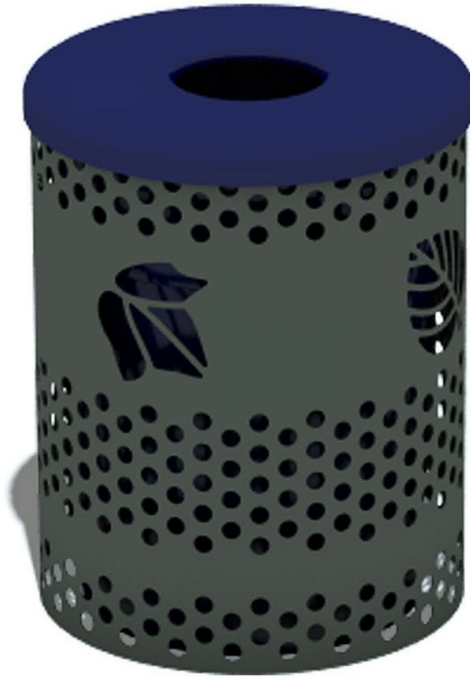

# Leaf Receptacle w/Flat Lid and Liner

Make sure that you are doing your part to keep your parks, trails, & greenways clean by placing waste in this nature-themed Leaf Receptacle.