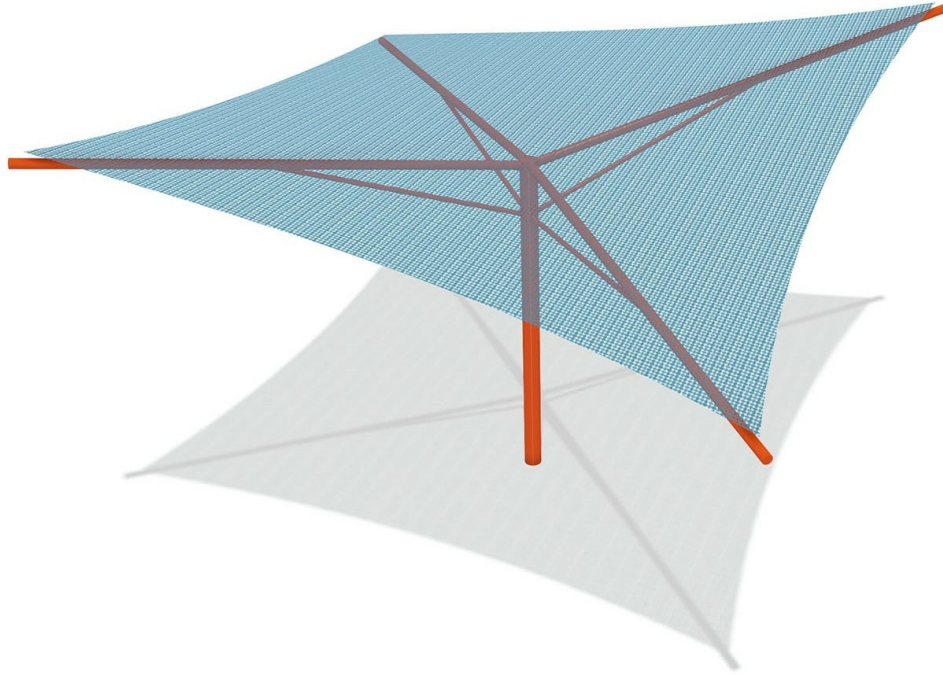

# Hyperbolic Umbrella Shade - 20' x 20' x 10' High

A unique architectural addition to any landscape, this low profile design offers less obstruction to your view while maximizing sun coverage. Available in 12 sizes with both in-ground and surface mount footing options.