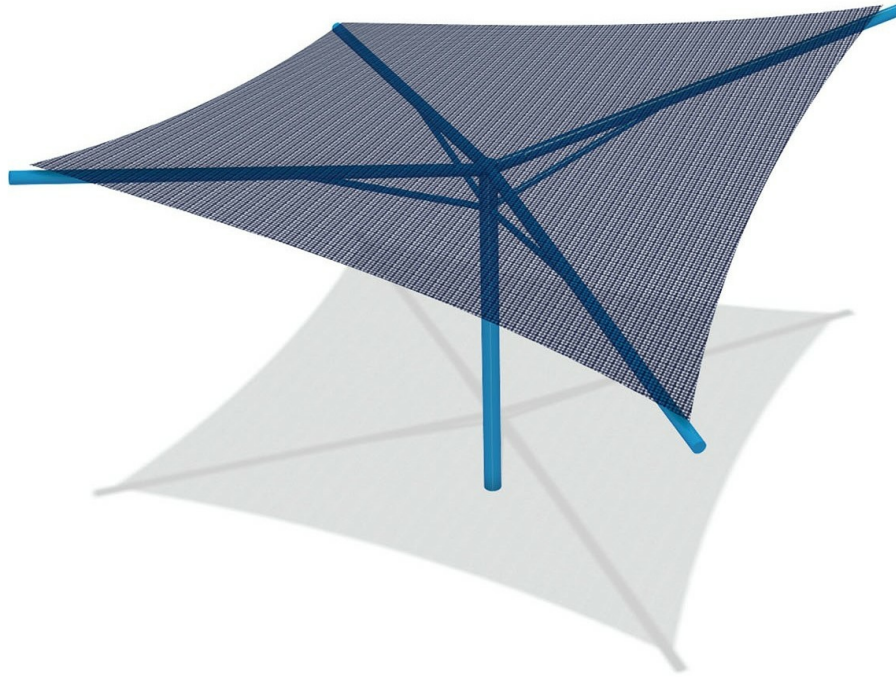

Hyperbolic Umbrella Shade - 14' x 14' x 8' High

A PLAYCORE Company

A unique architectural addition to any landscape, this low profile design offers less obstruction to your view while maximizing sun coverage. Available in 12 sizes with both in-ground and surface mount footing options.