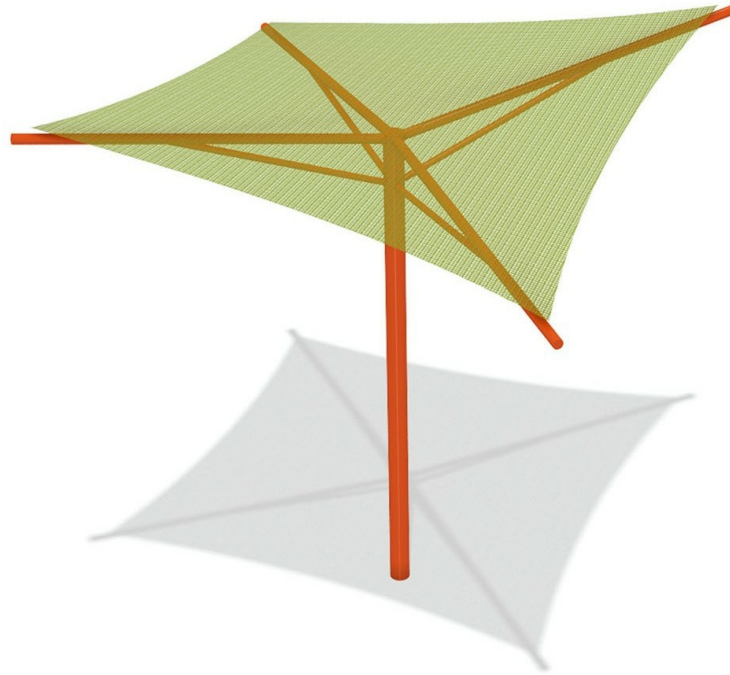

# Hyperbolic Umbrella Shade - 10' x 10' x 10' High

A unique architectural addition to any landscape, this low profile design offers less obstruction to your view while maximizing sun coverage. Available in 12 sizes with both in-ground and surface mount footing options.