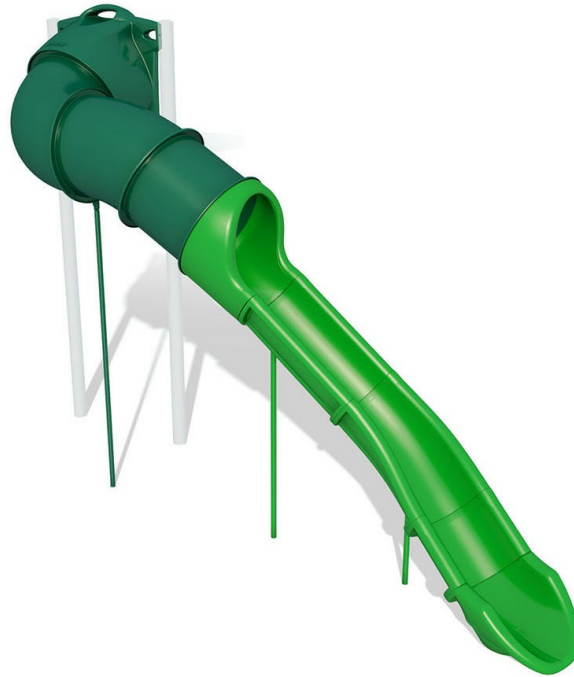

A PLAYCORE Company

9' WilderTube Quick L Slide (Left)

Exhilaration awaits on your playground with GameTime's WilderTube Quick "L" Regular! A longer bedway helps children feel more secure as they approach the end of the slide. The angled run-out and integrated drain reduce pooling of water to decrease maintenance needs.

Features and Benefits:

- Sliding develops core muscle strength and engages the vestibular system
- Provides a smooth transition from slide chute to bedway exit
- Encourages social interaction and imaginary play

Model: 91640
Fall Height: 9'
Age Group: 5 to 12 Years
Number of Children: 3

Limited Lifetime Warranty on uprights, hardware and connections. Visit gametime.com/warranty for full warranty information

Designing award-winning playgrounds since 1929.