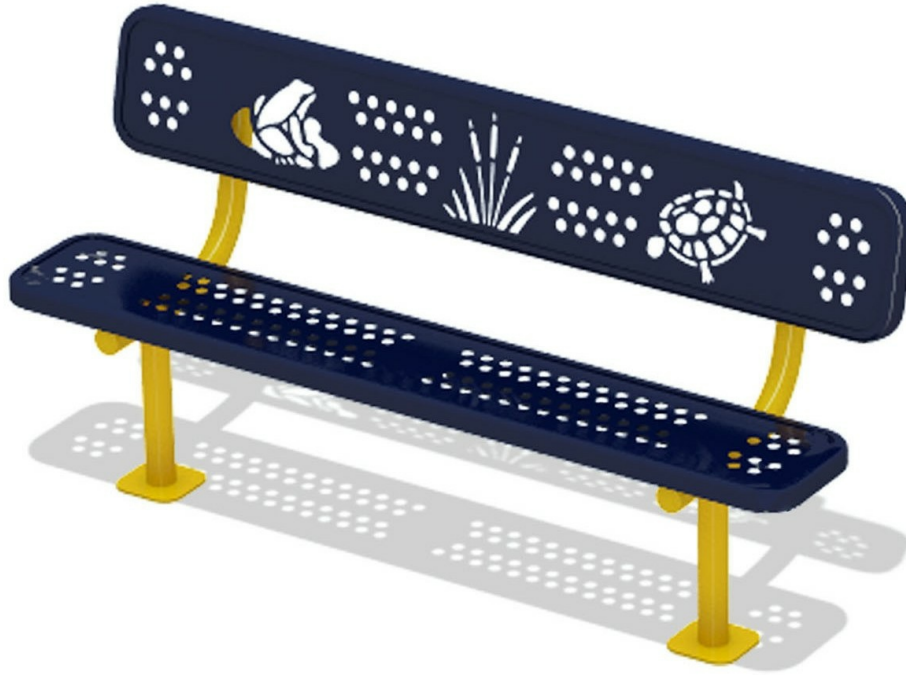

A PLAYCORE Company

6' Pond Bench - Surface Mount

Add a touch of nature with our Pond Bench. It's a great addition to any natural-themed playground, trail, or greenway!

Features and Benefits:

Model: T102S

Limited Lifetime Warranty on uprights, hardware and connections. Visit [gametime.com/warranty](https://www.gametime.com/warranty) for full warranty information

Designing award-winning playgrounds since 1929.

Certified Installer Network - GameTime trained for GameTime playgrounds.

Complies with ASTM standards before it leaves the factory.