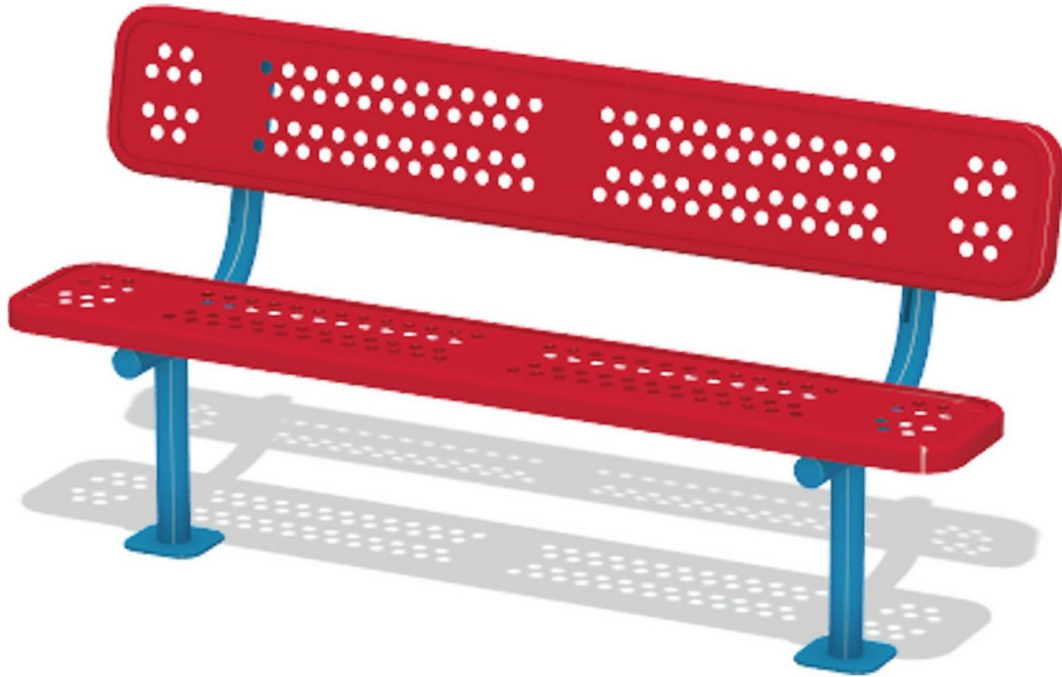

# 6' Duraclad Bench w/Back - Surface Mount

This budget friendly seating option makes it easy and affordable to outfit your park or playground.

## Features and Benefits:

Model: T108S

Limited Lifetime Warranty on uprights, hardware and connections. Visit [gametime.com/warranty](http://gametime.com/warranty) for full warranty information

Designing award-winning playgrounds since 1929.