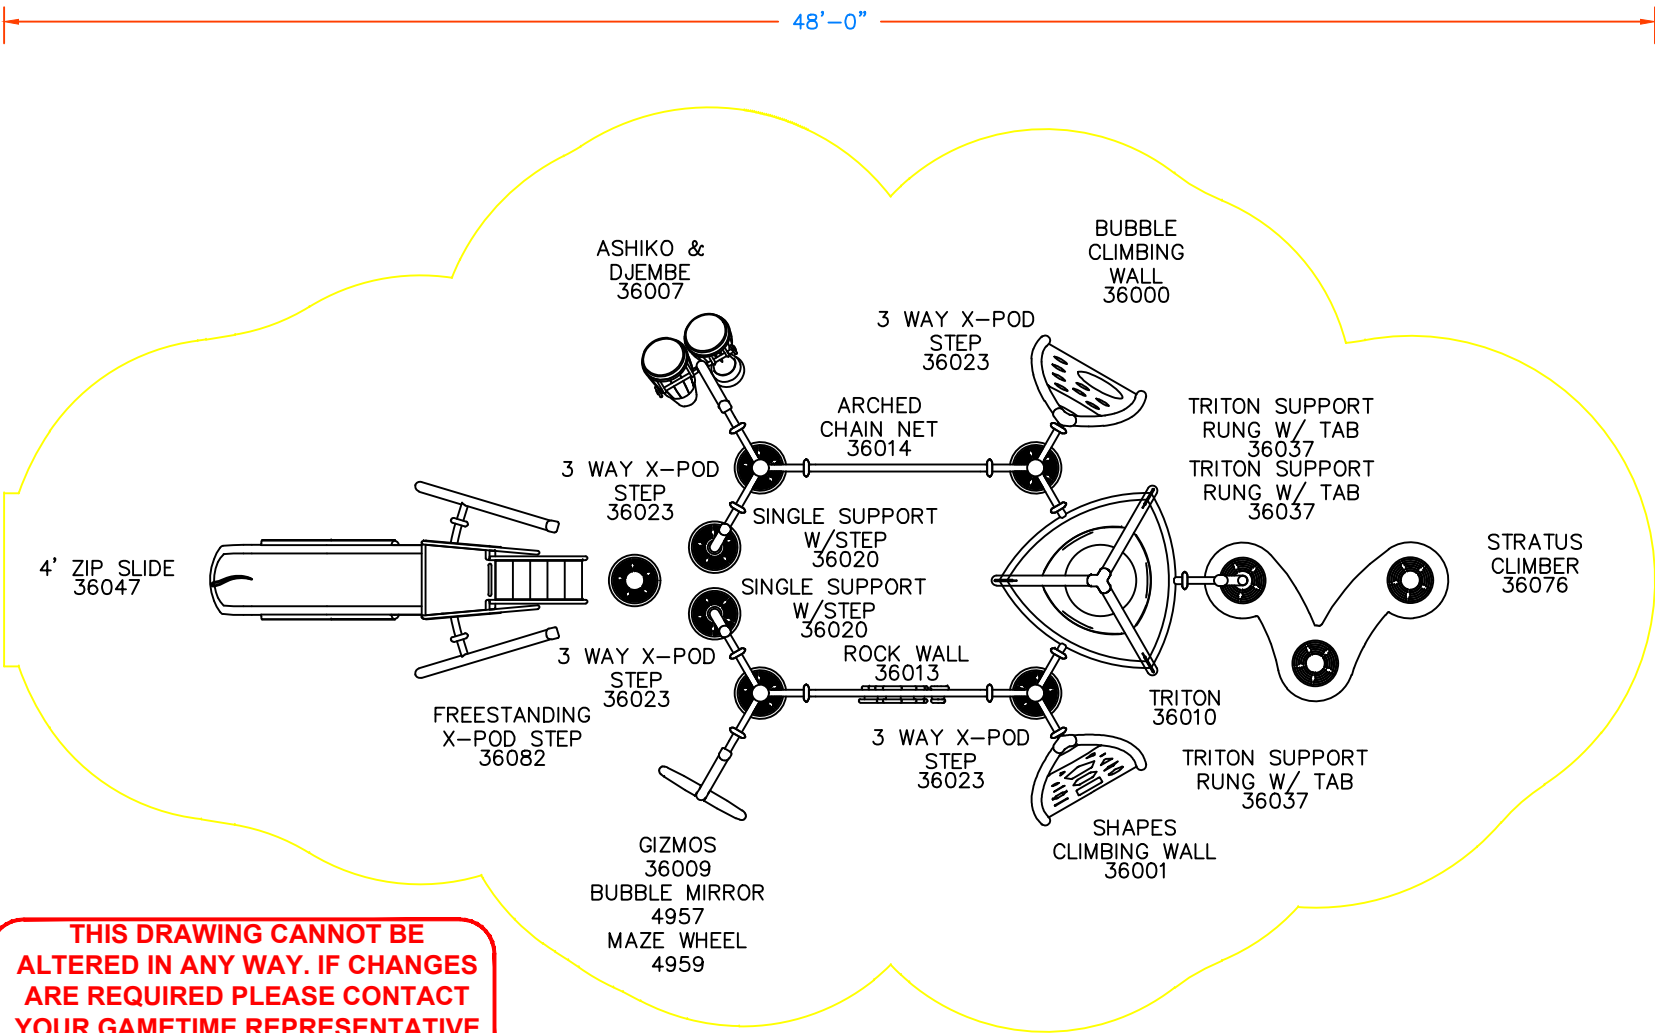

48'-0"

26'-11"

**THIS DRAWING CANNOT BE ALTERED IN ANY WAY. IF CHANGES ARE REQUIRED PLEASE CONTACT YOUR GAMETIME REPRESENTATIVE @ 1-800-235-2440.**