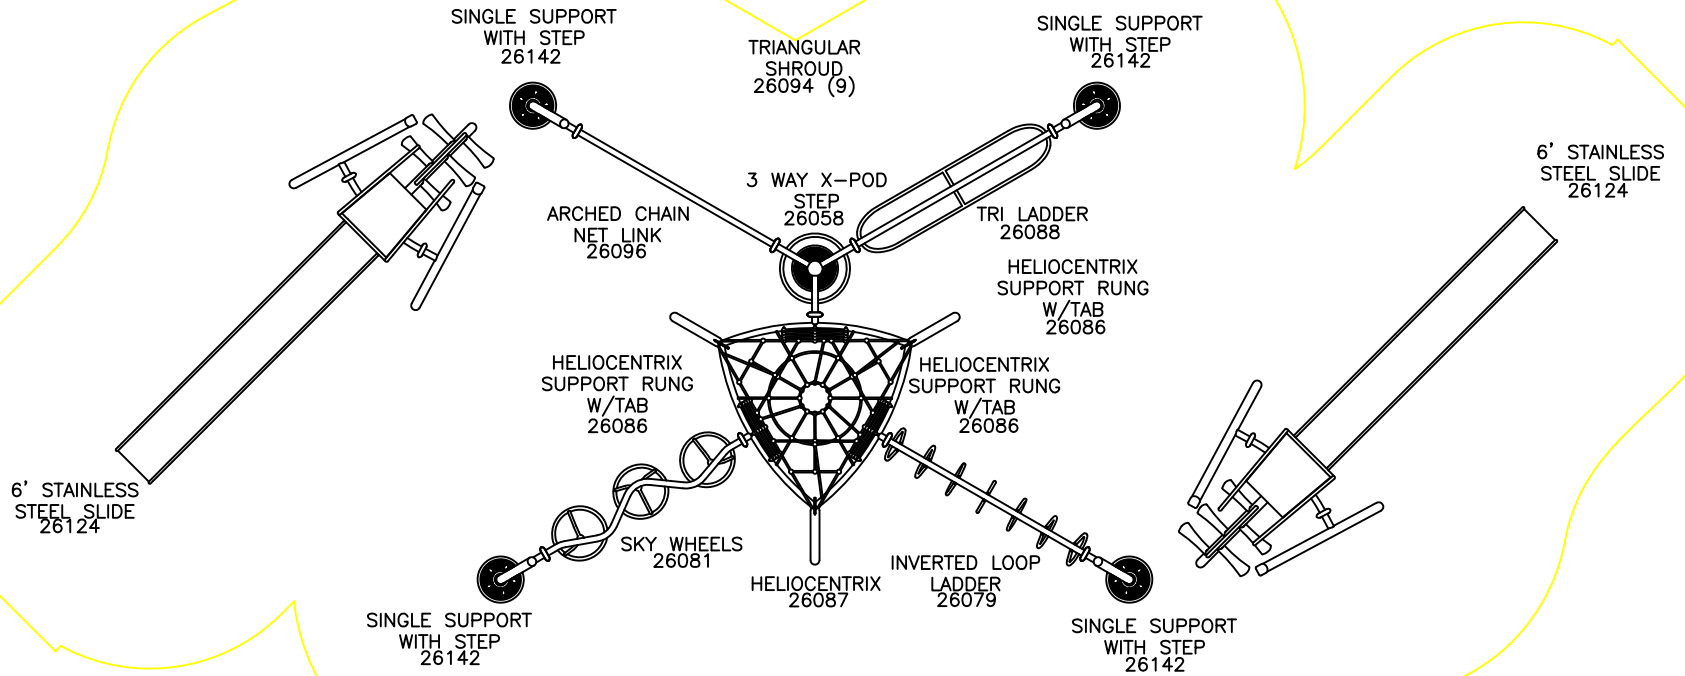

58'-10"

28'-10"

**THIS DRAWING CANNOT BE
ALTERED IN ANY WAY. IF CHANGES
ARE REQUIRED PLEASE CONTACT
YOUR GAMETIME REPRESENTATIVE
@ 1-800-235-2440.**