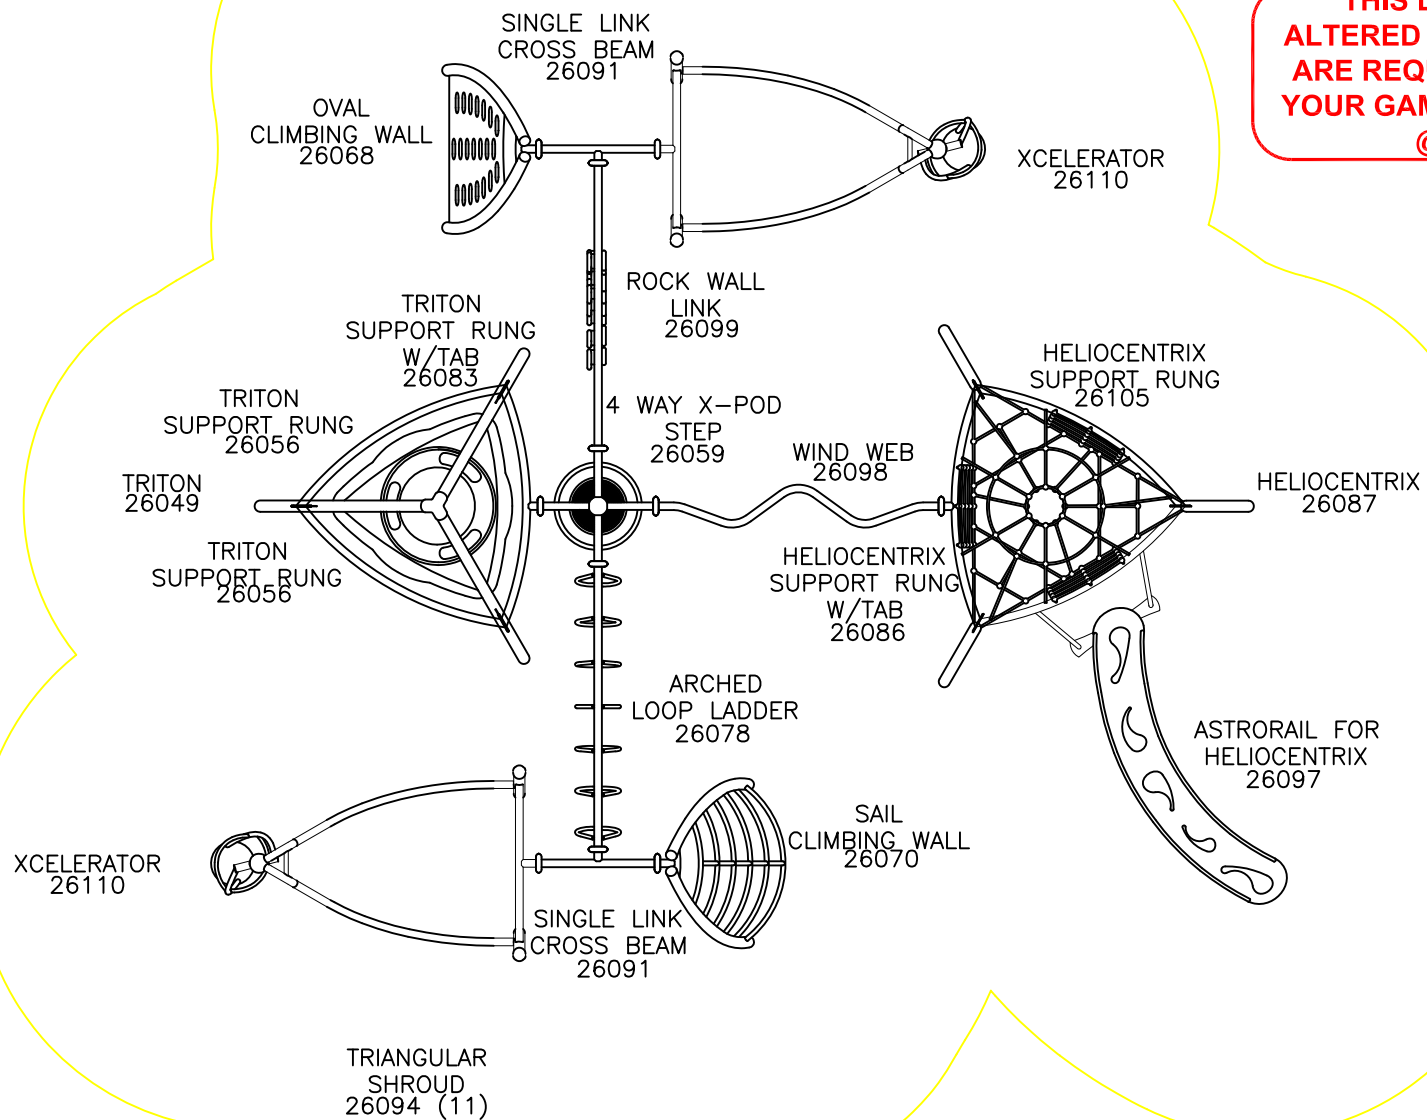

40'-0"

35'-7"

**THIS DRAWING CANNOT BE ALTERED IN ANY WAY. IF CHANGES ARE REQUIRED PLEASE CONTACT YOUR GAMETIME REPRESENTATIVE @ 1-800-235-2440.**