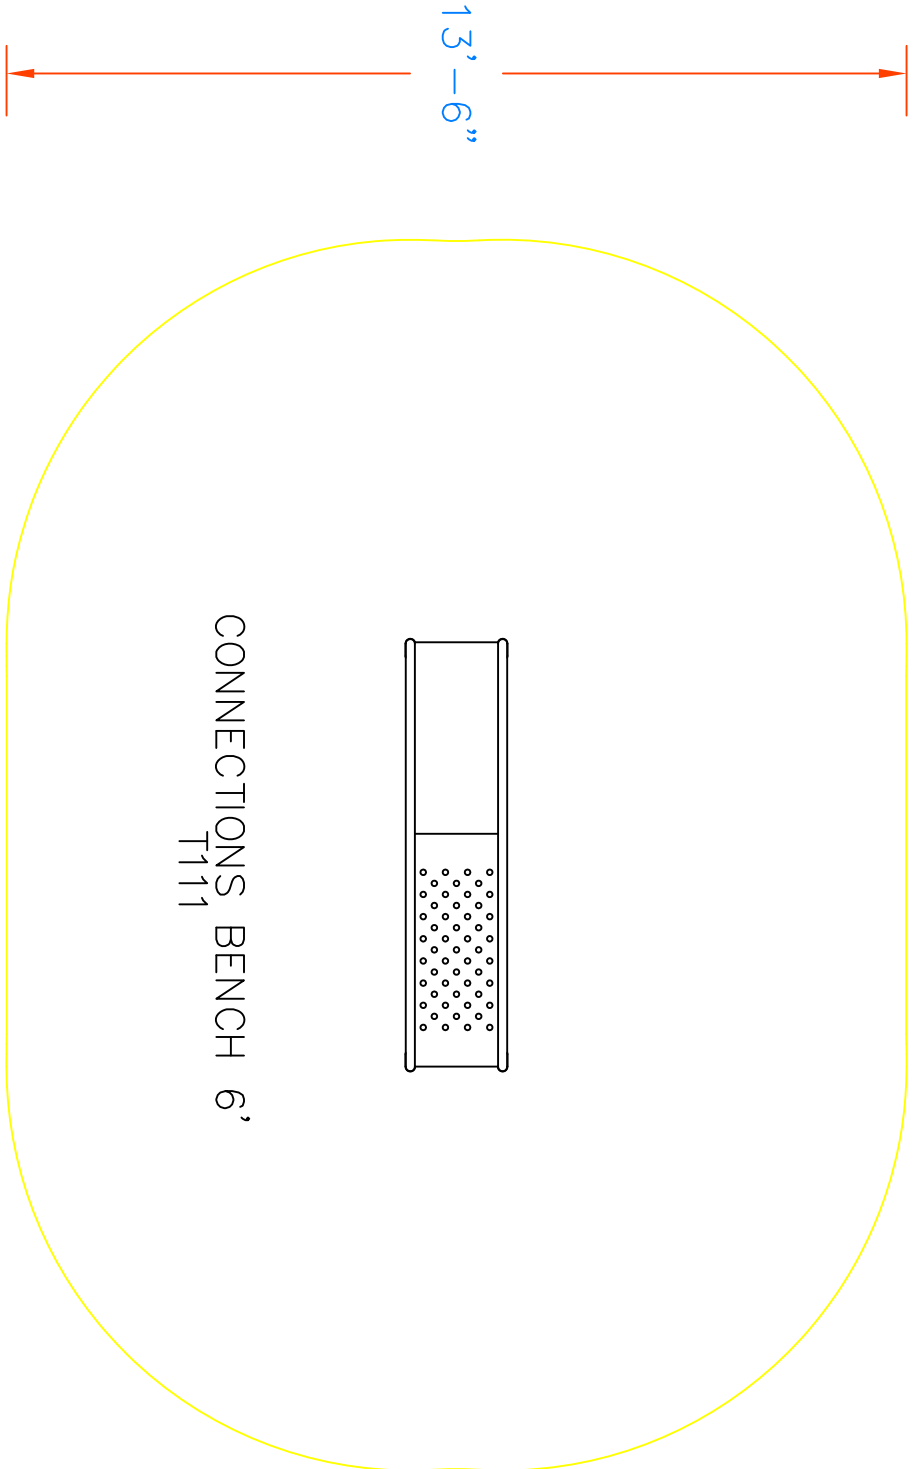

18'-6"

CONNECTIONS BENCH 6'
T1111

THIS DRAWING CANNOT BE ALTERED IN ANY WAY. IF CHANGES ARE REQUIRED PLEASE CONTACT YOUR GAMETIME REPRESENTATIVE @ 1-800-235-2440.