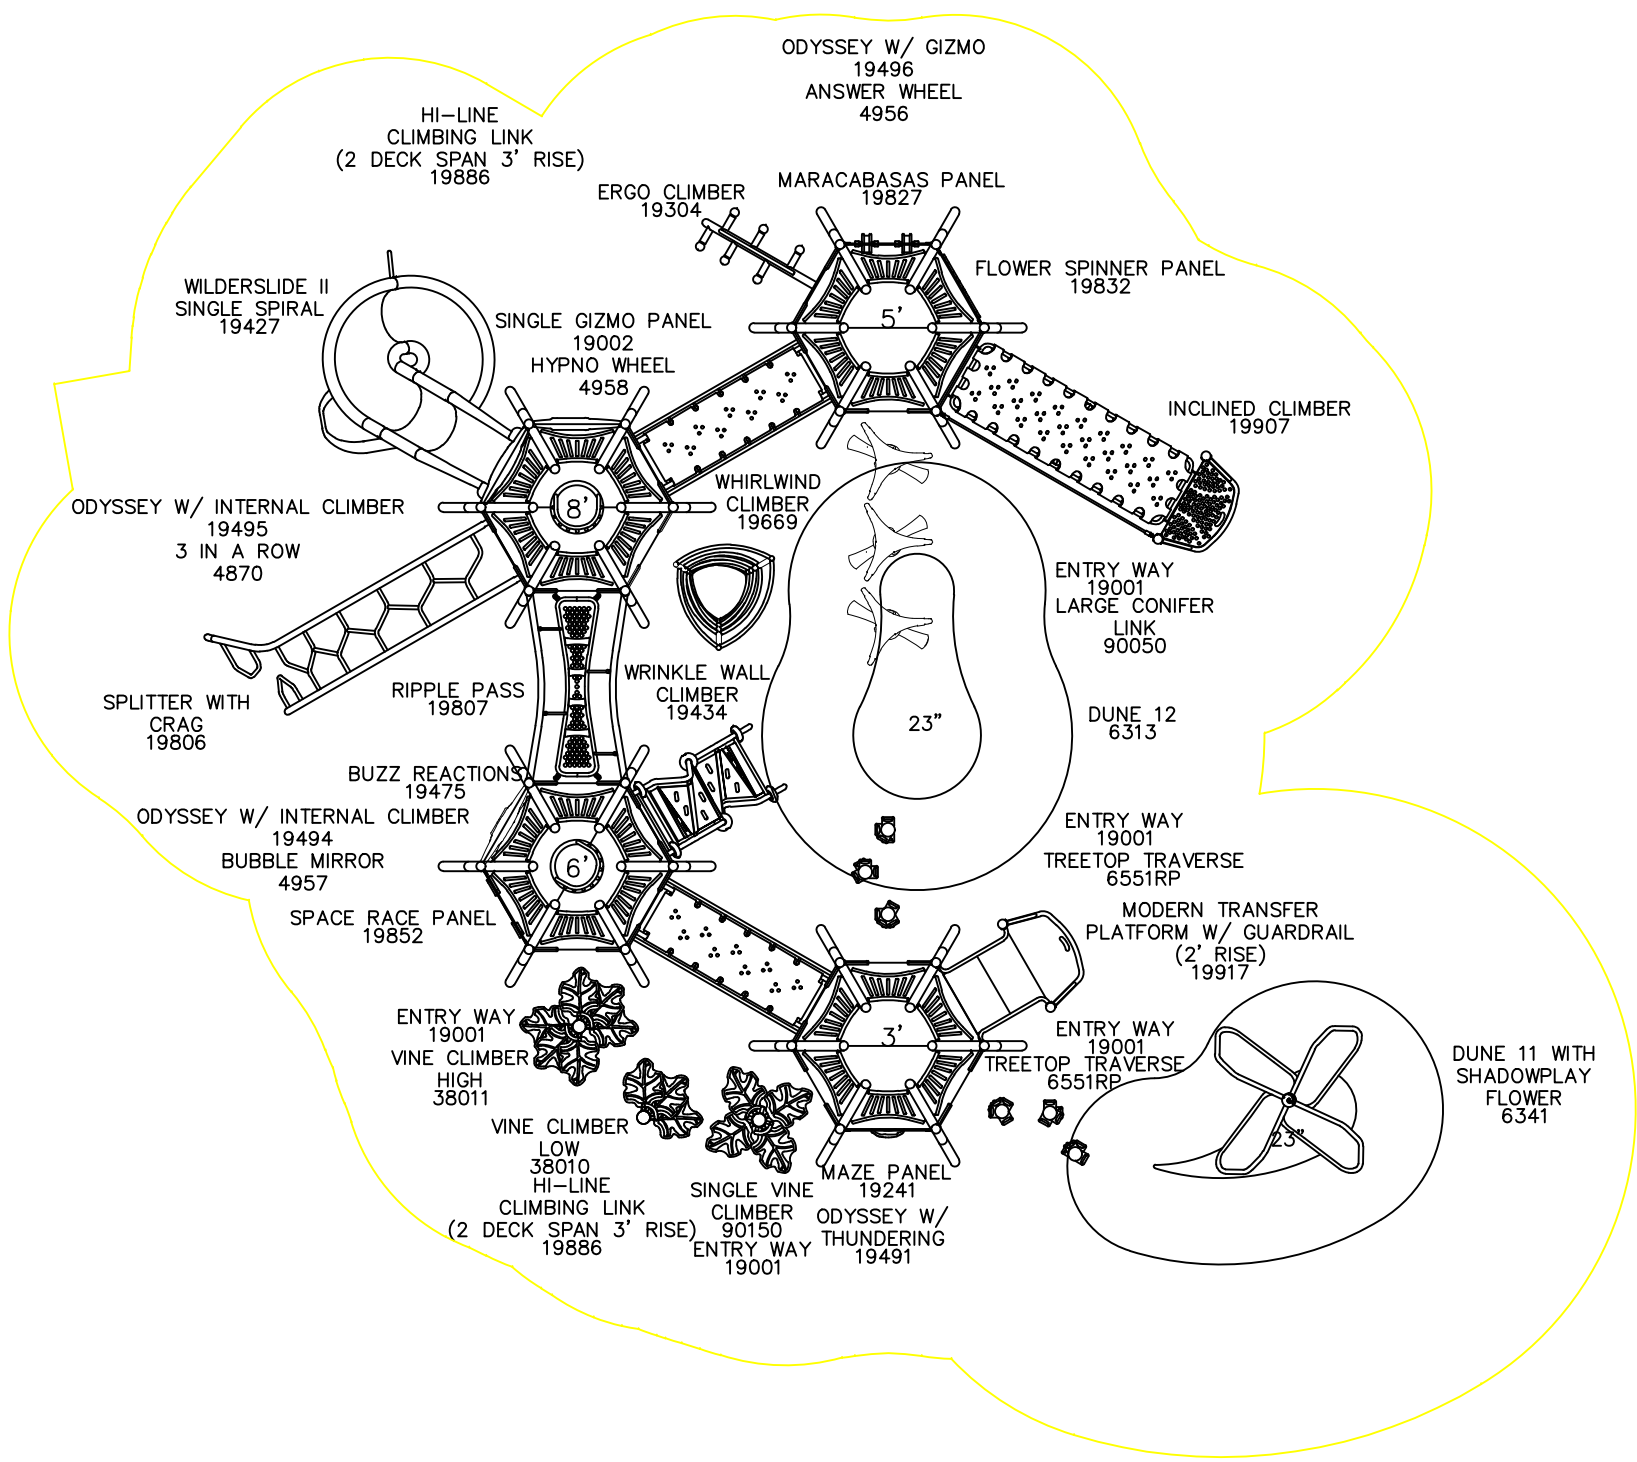

50'-9"

45'-0"

HI-LINE CLIMBING LINK (2 DECK SPAN 3' RISE) 19886

ODYSSEY W/ GIZMO 19496
ANSWER WHEEL 4956

ERGO CLIMBER 19304

MARACABASAS PANEL 19827

WILDERSLIDE II SINGLE SPIRAL 19427

SINGLE GIZMO PANEL 19002
HYPNO WHEEL 4958

FLOWER SPINNER PANEL 19832

INCLINED CLIMBER 19907

ODYSSEY W/ INTERNAL CLIMBER 19495
3 IN A ROW 4870

WHIRLWIND CLIMBER 19669

ENTRY WAY 19001
LARGE CONIFER LINK 90050

SPLITTER WITH CRAG 19806

RIPPLE PASS 19807

ENTRY WAY 19001
VINE CLIMBER HIGH 38011

ENTRY WAY 19001
TREE TOP TRAVERSE 6551RP

VINE CLIMBER LOW 38010
HI-LINE

CLIMBING LINK (2 DECK SPAN 3' RISE) 19886

SINGLE VINE CLIMBER 90150
ENTRY WAY 19001

MAZE PANEL 19241
ODYSSEY W/ THUNDERING 19491

DUNE 11 WITH SHADOWPLAY FLOWER 6341