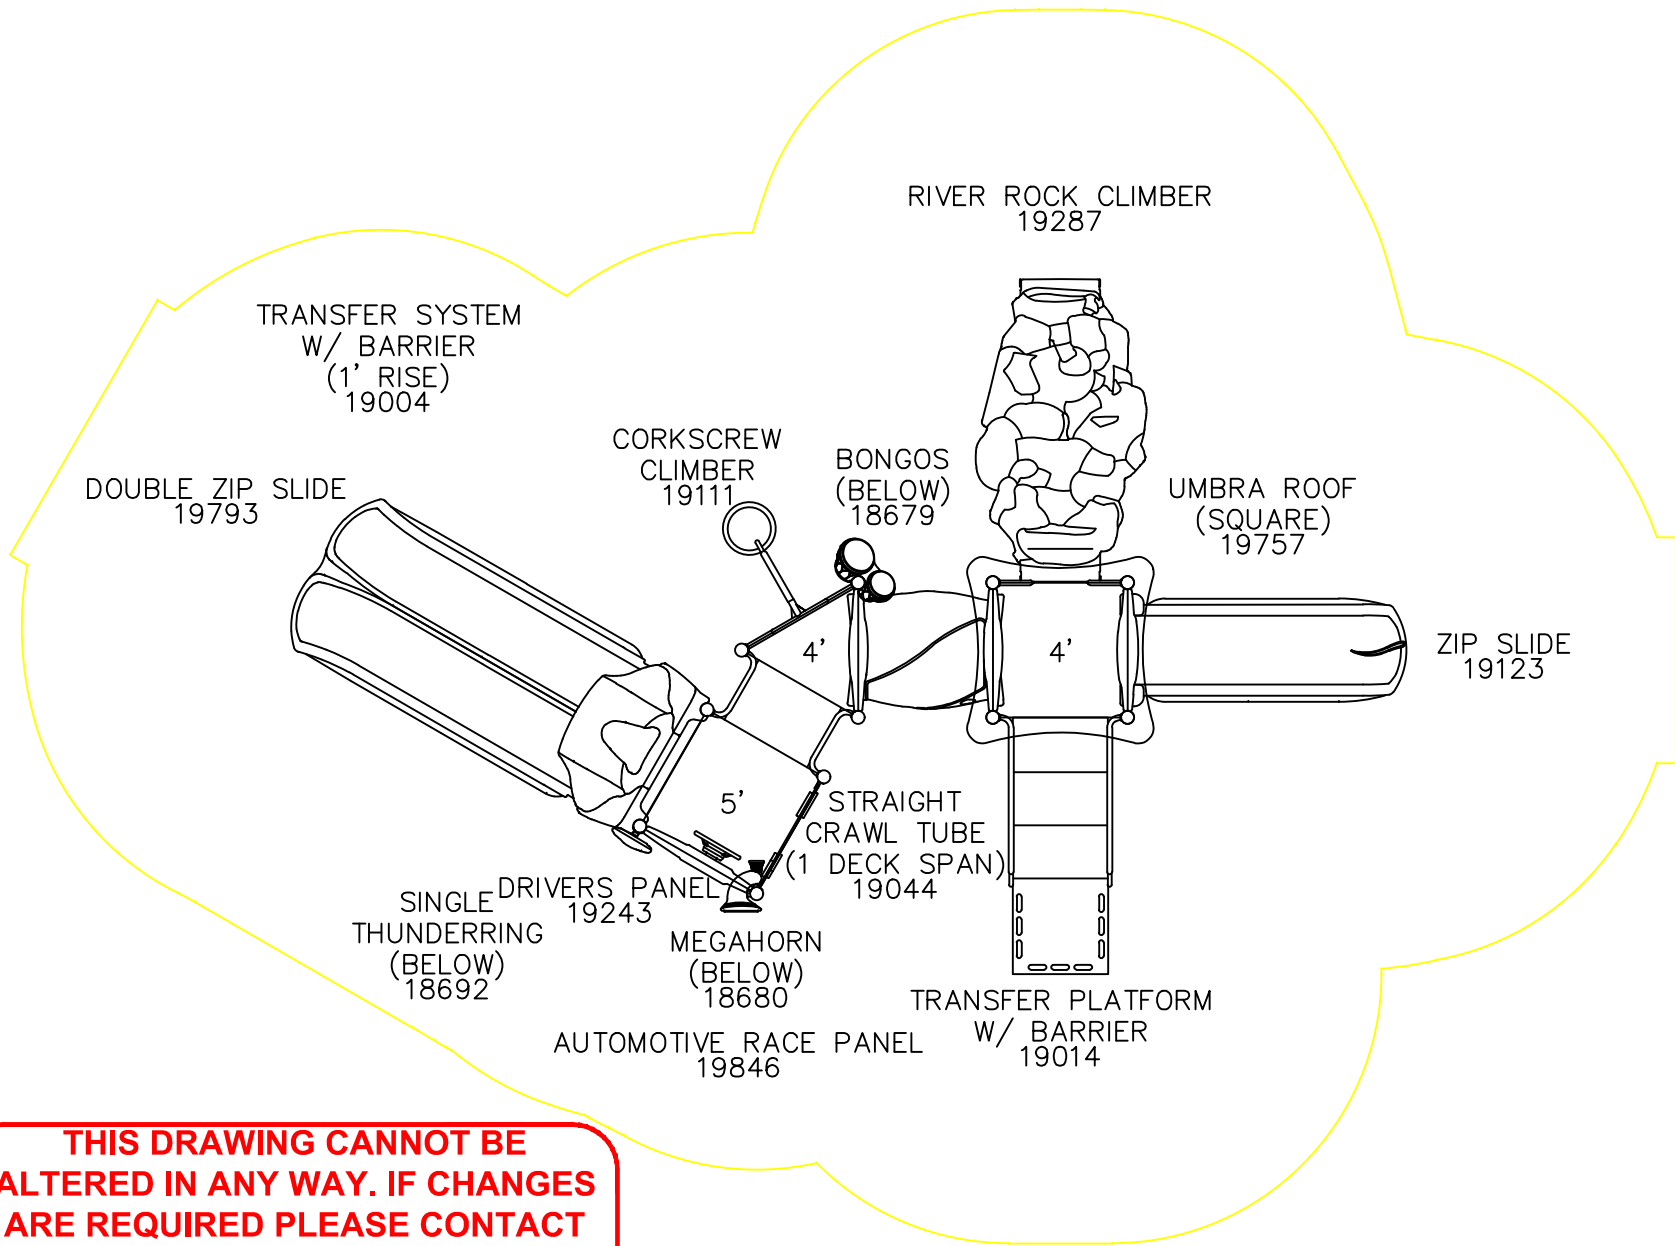

37'-1"

27'-6"

**THIS DRAWING CANNOT BE
ALTERED IN ANY WAY. IF CHANGES
ARE REQUIRED PLEASE CONTACT
YOUR GAMETIME REPRESENTATIVE
@ 1-800-235-2440.**