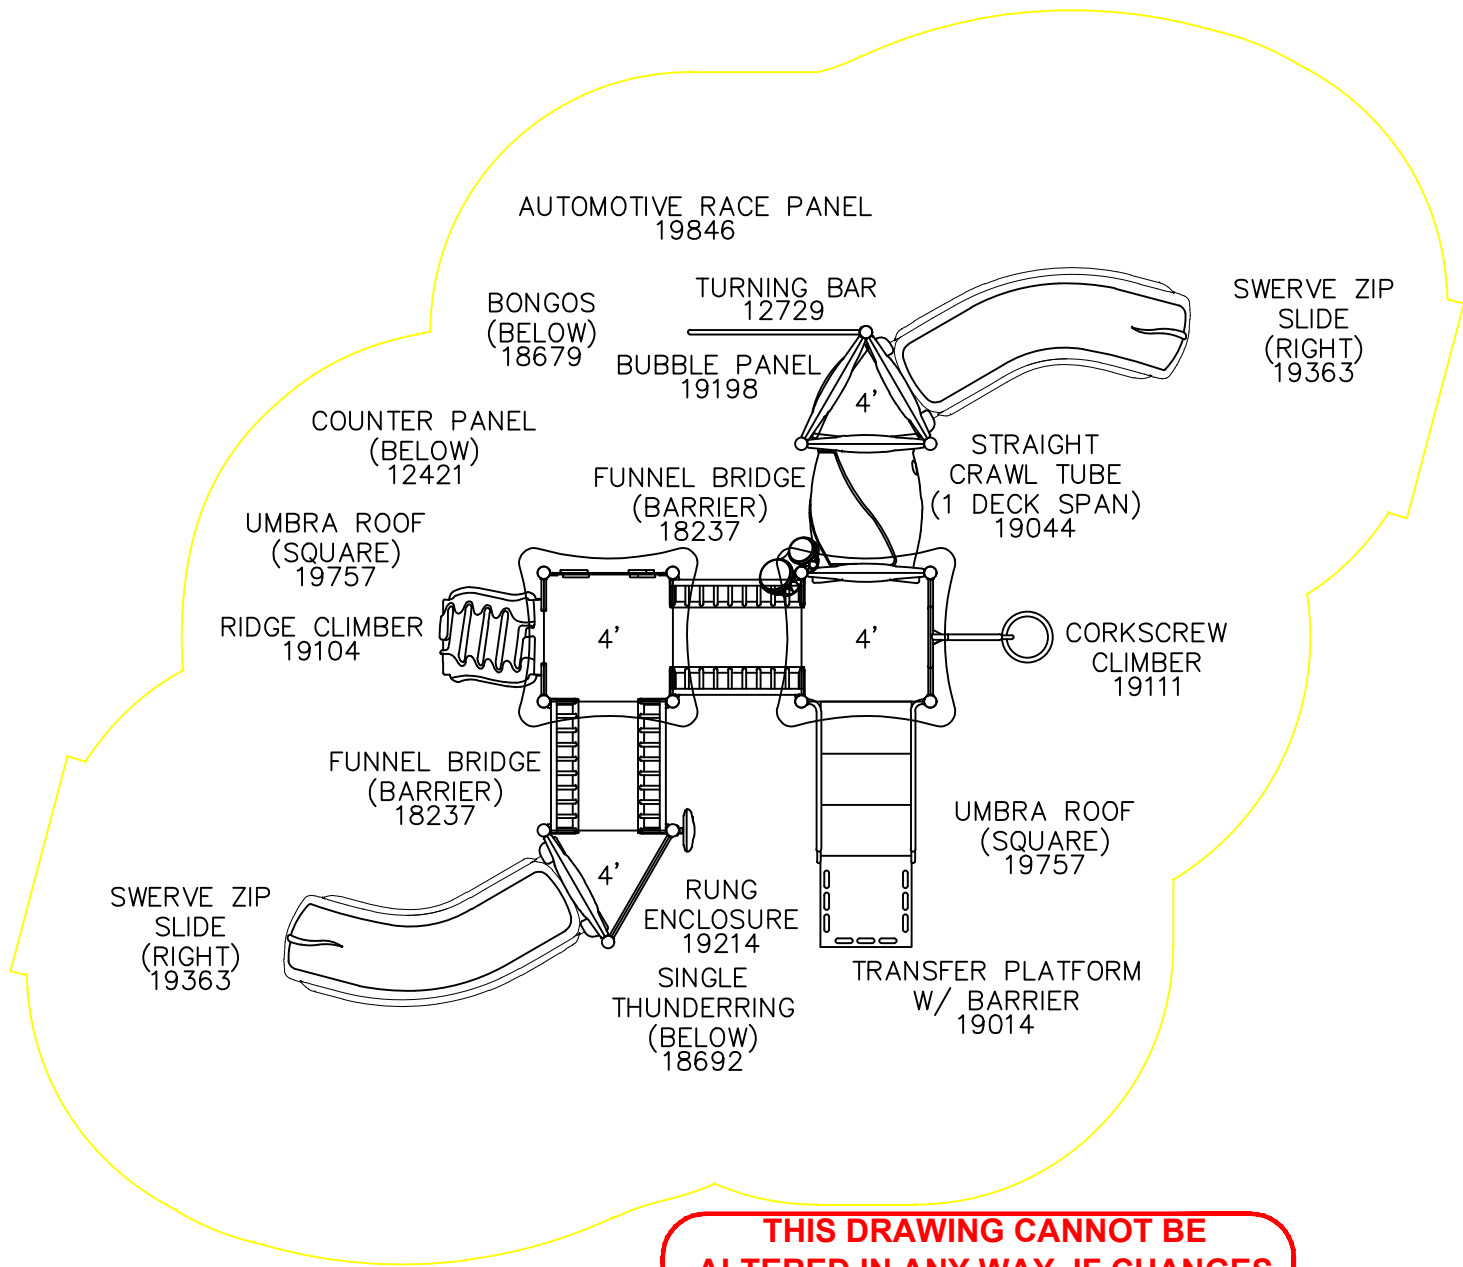

33'-10"

29'-2"

**THIS DRAWING CANNOT BE
ALTERED IN ANY WAY. IF CHANGES
ARE REQUIRED PLEASE CONTACT
YOUR GAMETIME REPRESENTATIVE
@ 1-800-235-2440.**