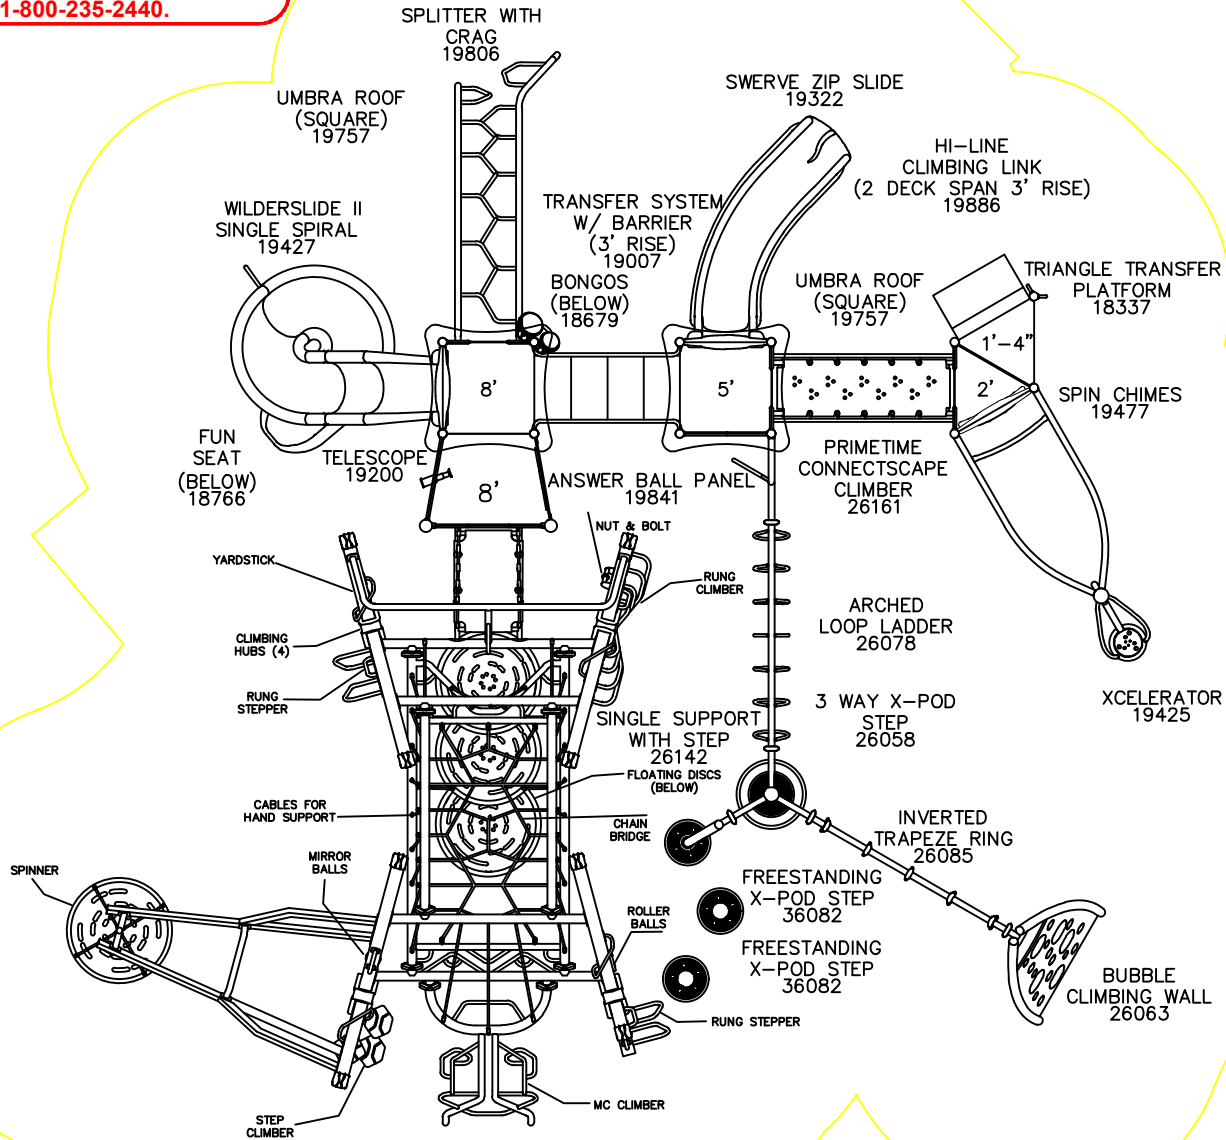

**THIS DRAWING CANNOT BE  
ALTERED IN ANY WAY. IF CHANGES  
ARE REQUIRED PLEASE CONTACT  
YOUR GAMETIME REPRESENTATIVE  
@ 1-800-235-2440.**

47'-3"

47'-6"

MODERN CITY X SERIES  
OPTION 10 - NO SLIDE  
(IN-GROUND MOUNT)  
MCXXNI