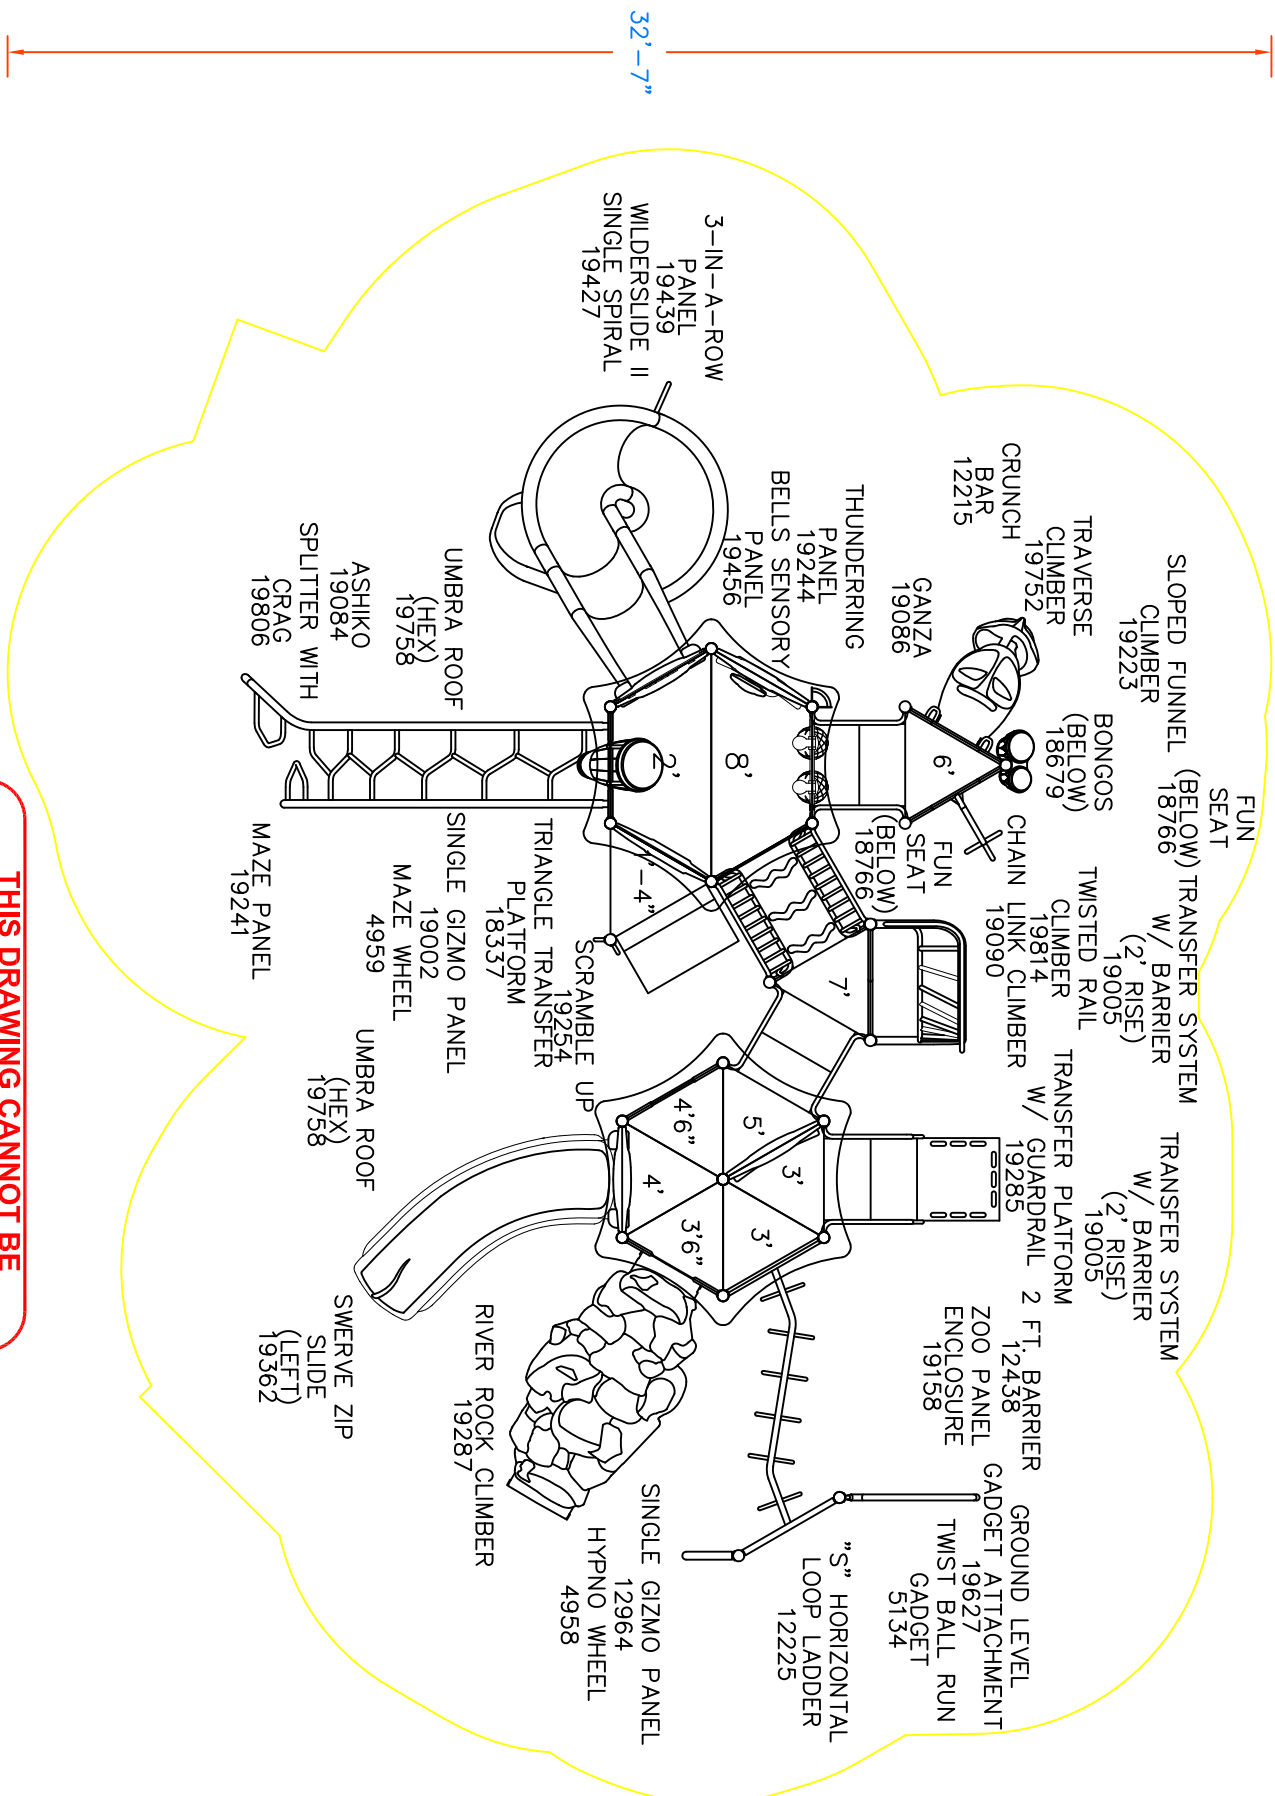

42'-7"

**THIS DRAWING CANNOT BE
ALTERED IN ANY WAY. IF CHANGES
ARE REQUIRED PLEASE CONTACT
YOUR GAMETIME REPRESENTATIVE
@ 1-800-235-2440.**