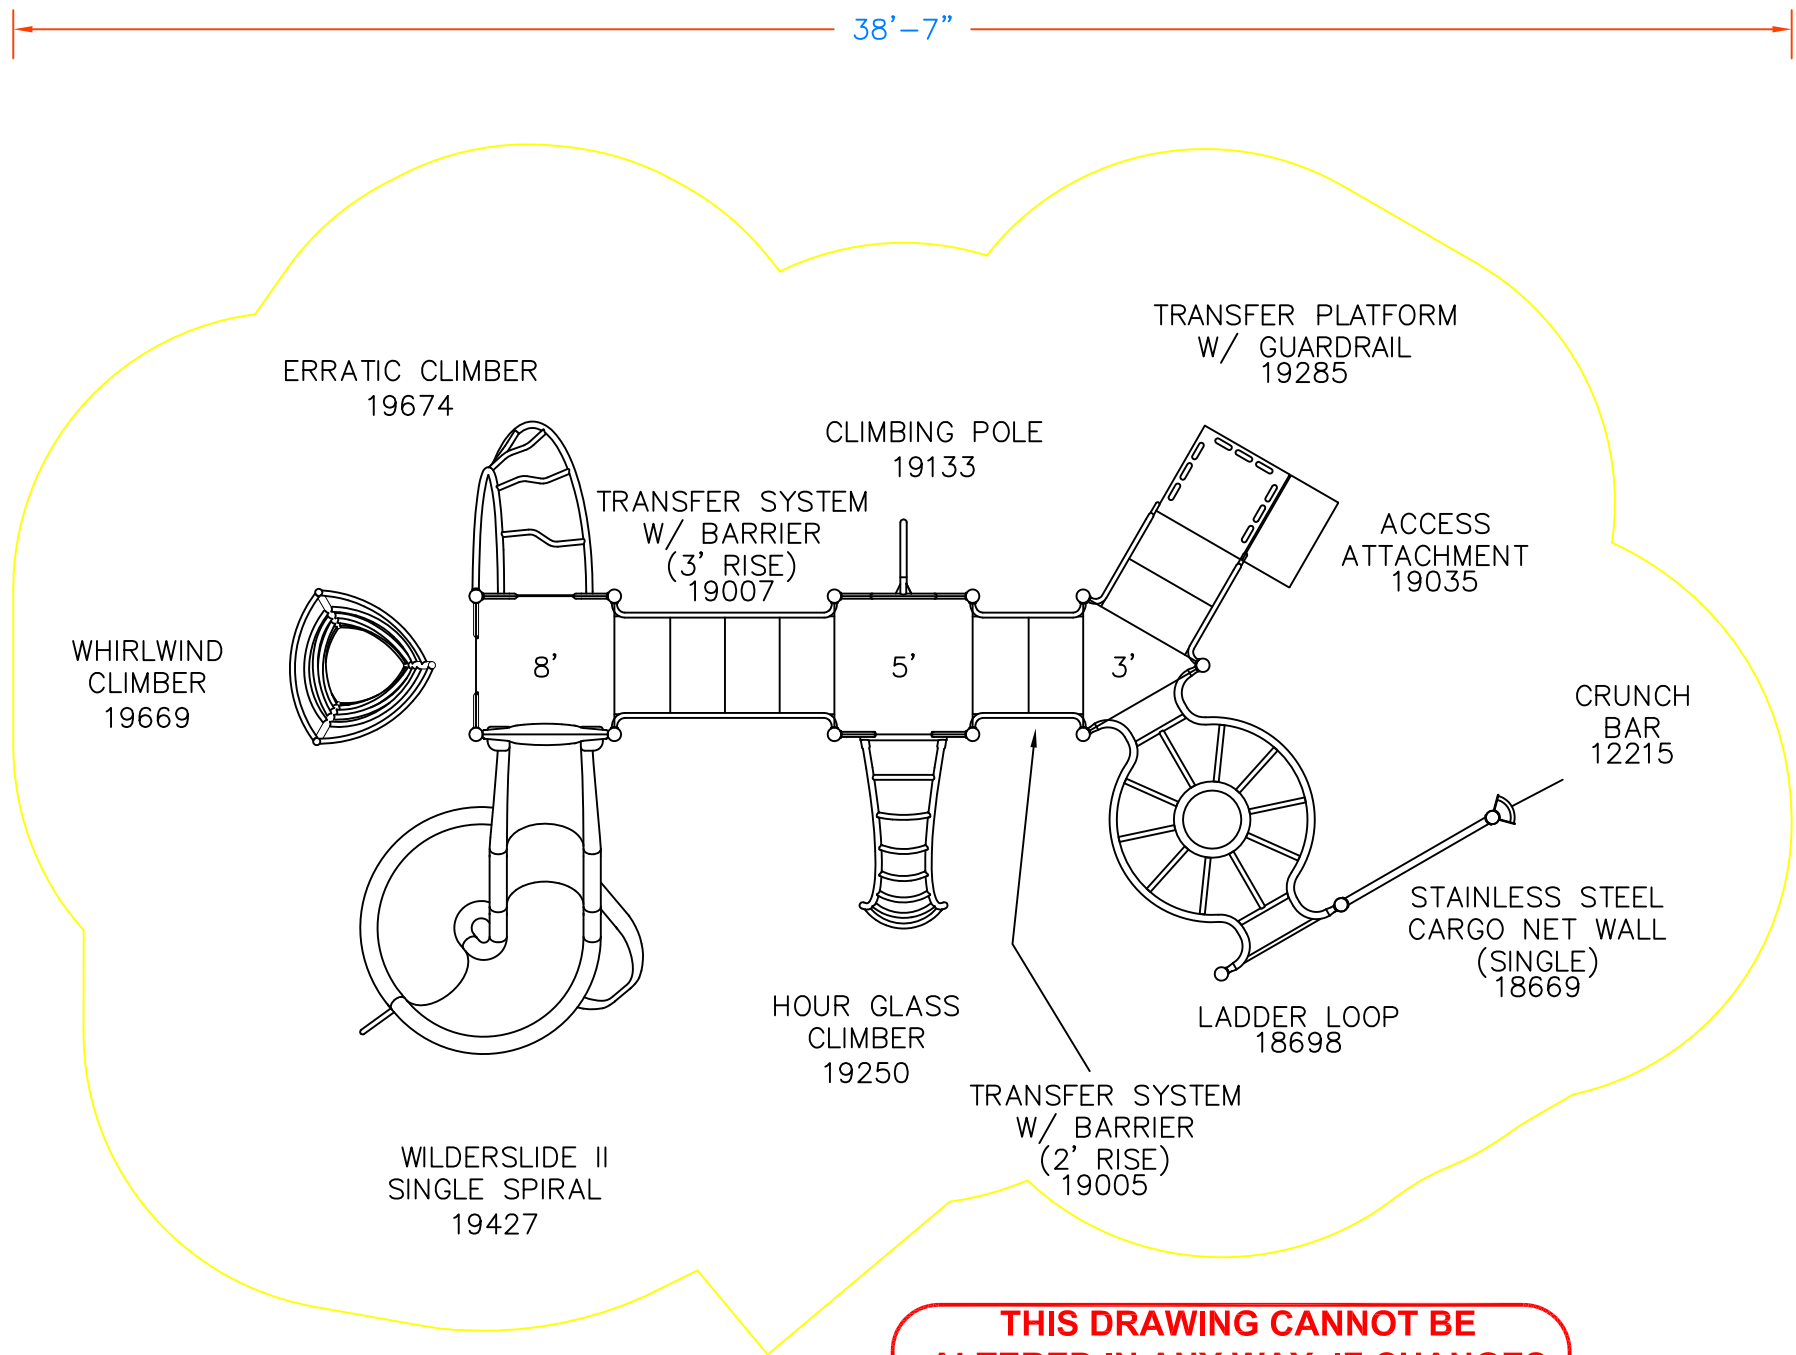

38'-7"

26'-3"

**THIS DRAWING CANNOT BE  
ALTERED IN ANY WAY. IF CHANGES  
ARE REQUIRED PLEASE CONTACT  
YOUR GAMETIME REPRESENTATIVE  
@ 1-800-235-2440.**