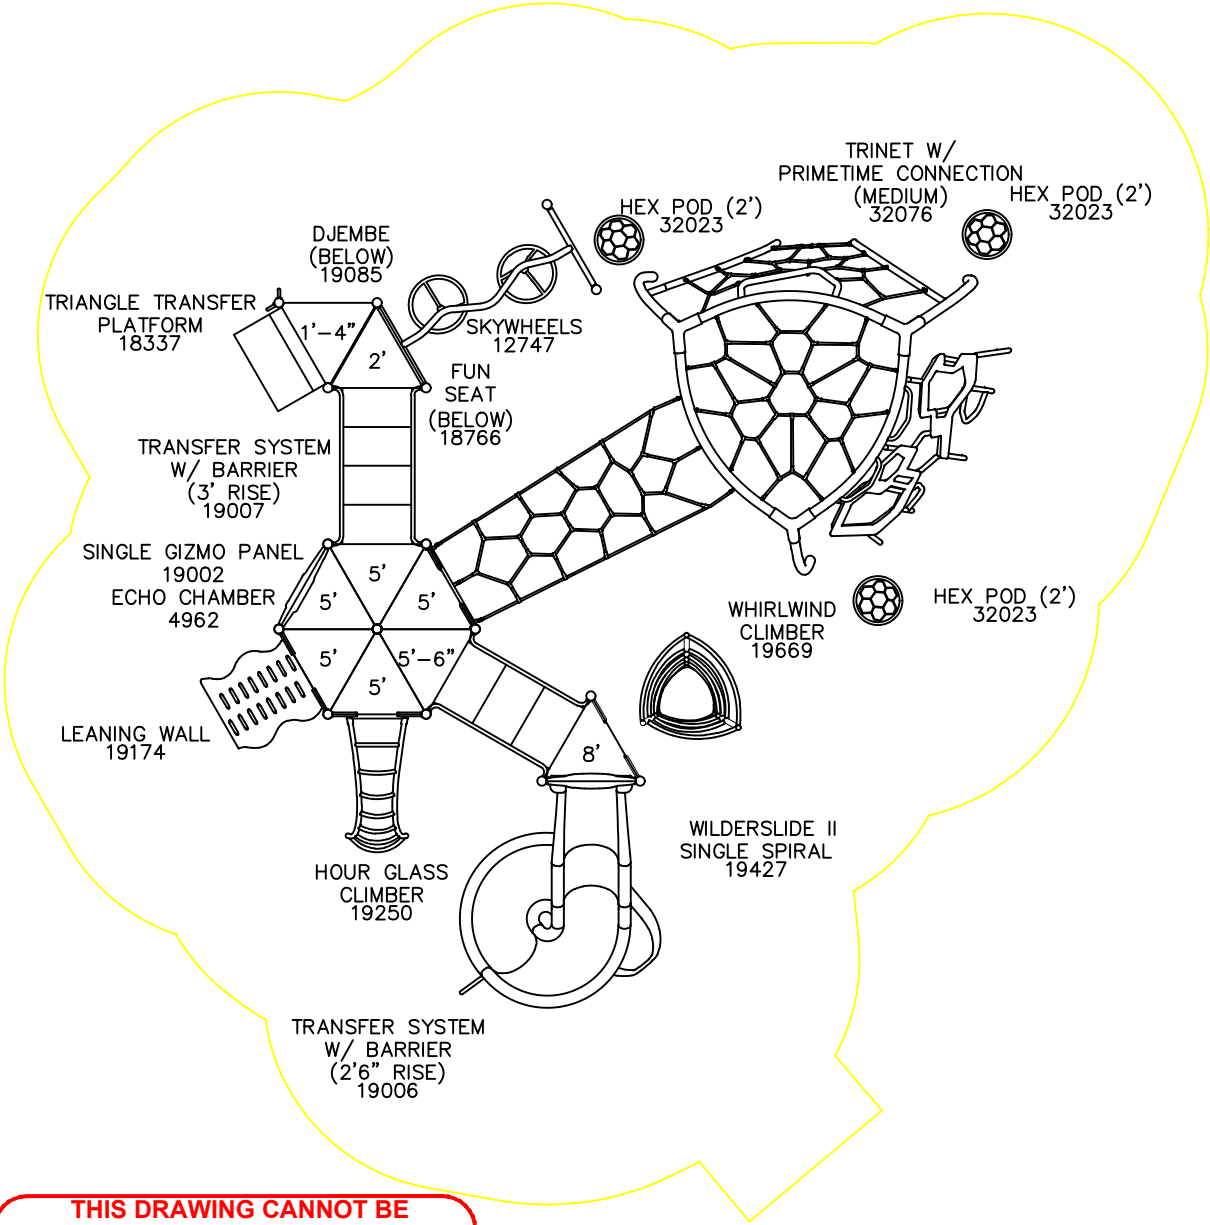

36'-9"

36'-11"

THIS DRAWING CANNOT BE ALTERED IN ANY WAY. IF CHANGES ARE REQUIRED PLEASE CONTACT YOUR GAMETIME REPRESENTATIVE @ 1-800-235-2440.