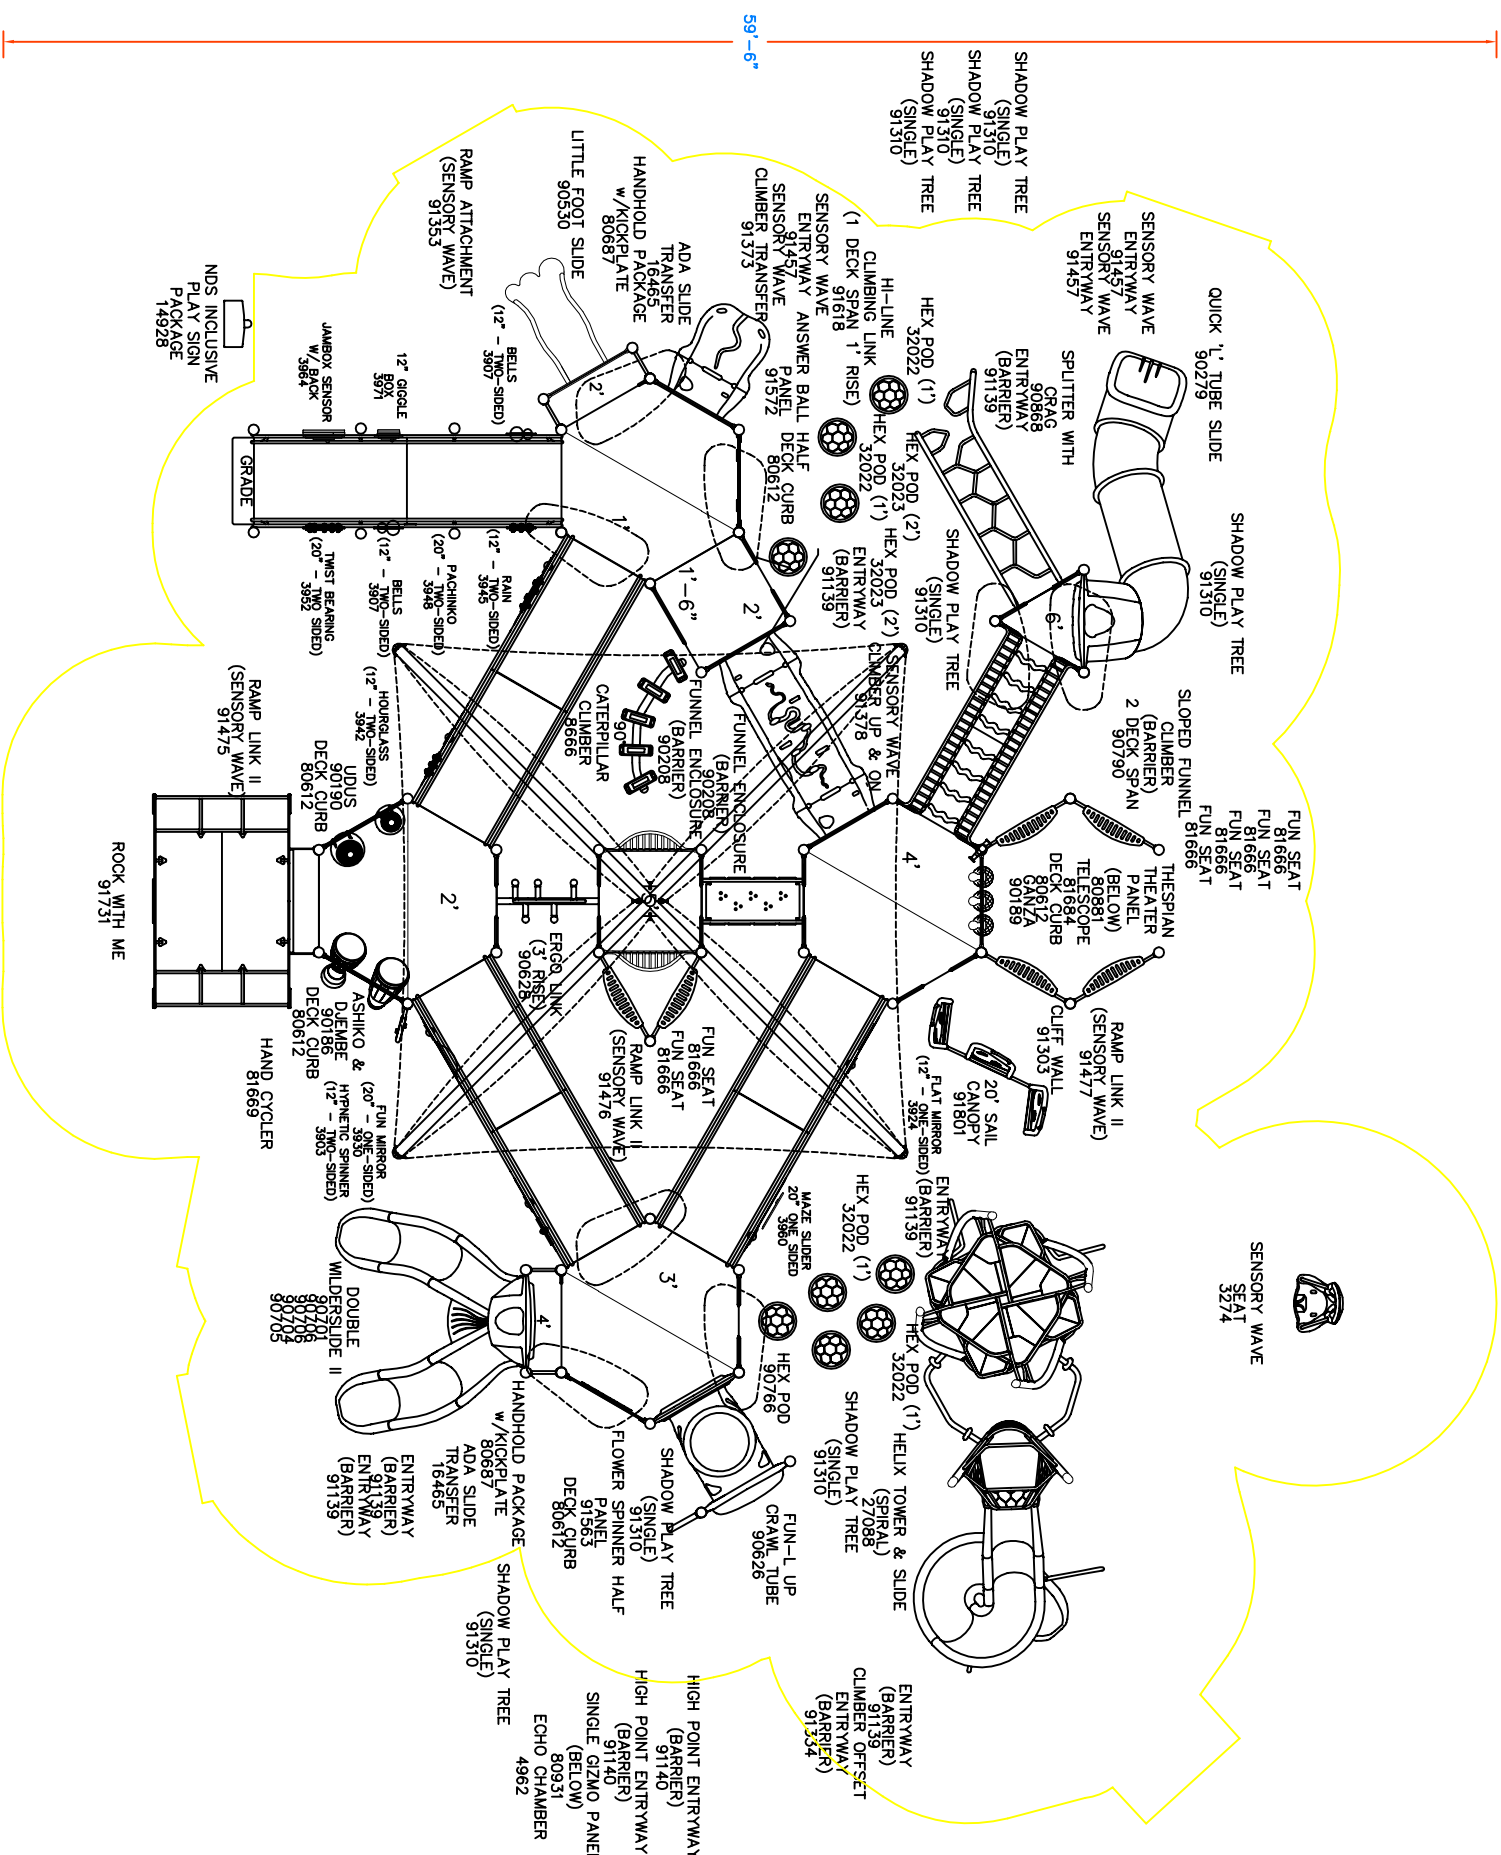

68'-6"

59'-6"

FASCINATION FACTOR
PS23005

GameTime
A GAMECORE COMPANY
150 PlayCore Drive SE
Fort Payne, AL 35967
www.gametime.com

This Unit includes play events and routes or travel specifically designed for special needs users. It is the opinion of the manufacturer that these play events and routes of travel conform to the accessibility requirements of the ADA (Americans with Disabilities Act)

Total Elevated Play Components	21
Total Elevated Play Components Accessible By Ramp	19
Total Elevated Components Accessible By Transfer	19
Total Accessible Ground Level Components Shown	25
Total Different Types Of Ground Level Components	20

This play equipment is recommended for children ages 5 - 12

Minimum Area Required:
Scale: 1" = 5'-0"
This drawing can be scaled only when in an 18" x 24" format

IMPORTANT: Soft resilient surfacing should be placed in the use zones of all equipment, as specified for each type of equipment, and at depths to meet the critical fall heights as specified by the U.S. consumer Product Safety Commission, ASTM standard F 1487 and Canadian Standard CAN/CSA-Z-614

Drawn By: JDG
Date: 02.13.24
Drawing Name: PS23005