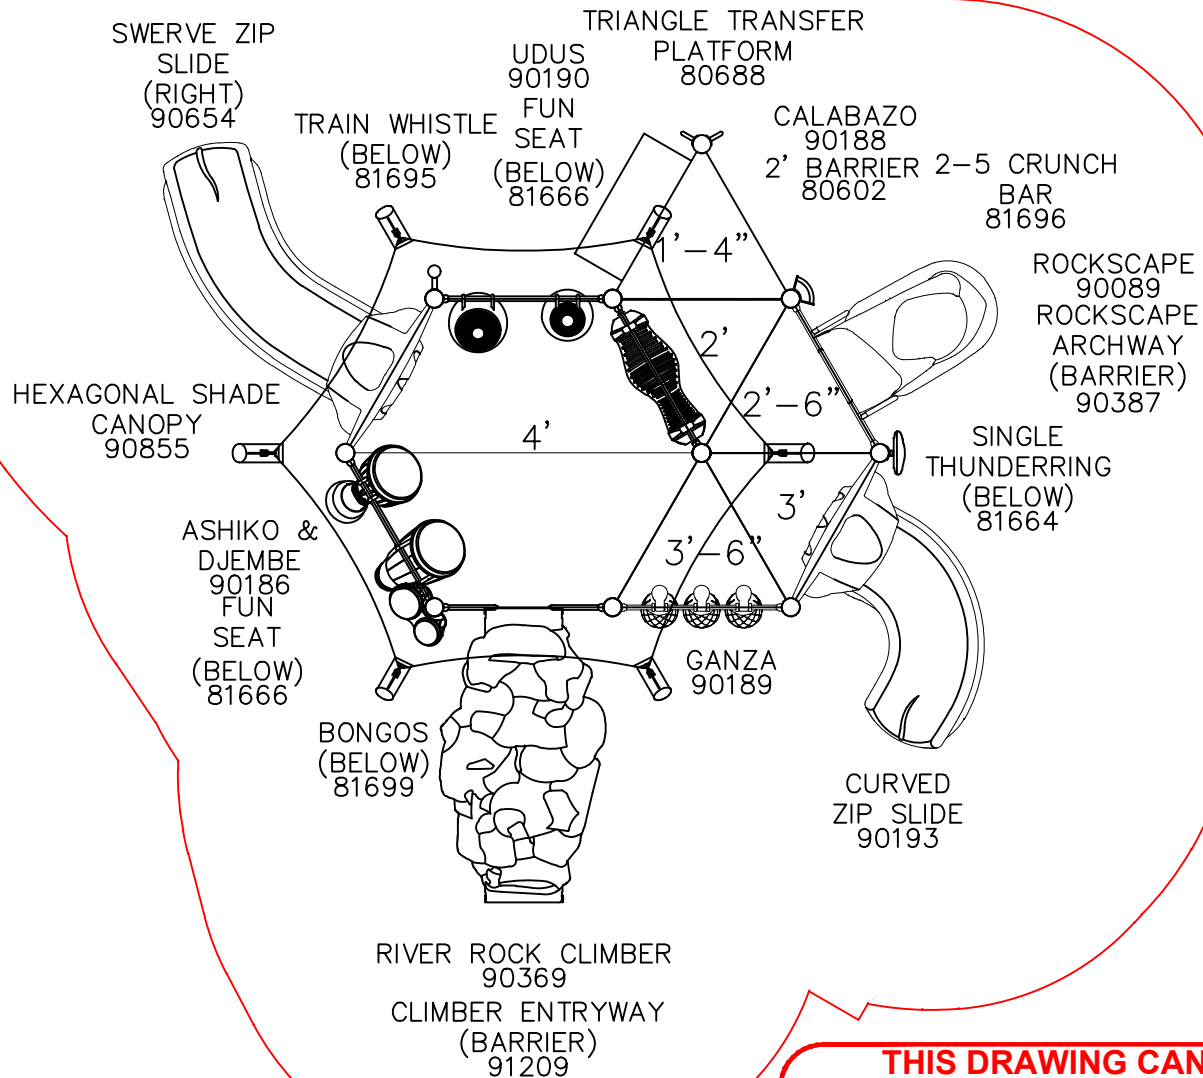

31'-1"

29'-10"

**THIS DRAWING CANNOT BE ALTERED IN ANY WAY. IF CHANGES ARE REQUIRED PLEASE CONTACT YOUR GAMETIME REPRESENTATIVE @ 1-800-235-2440.**