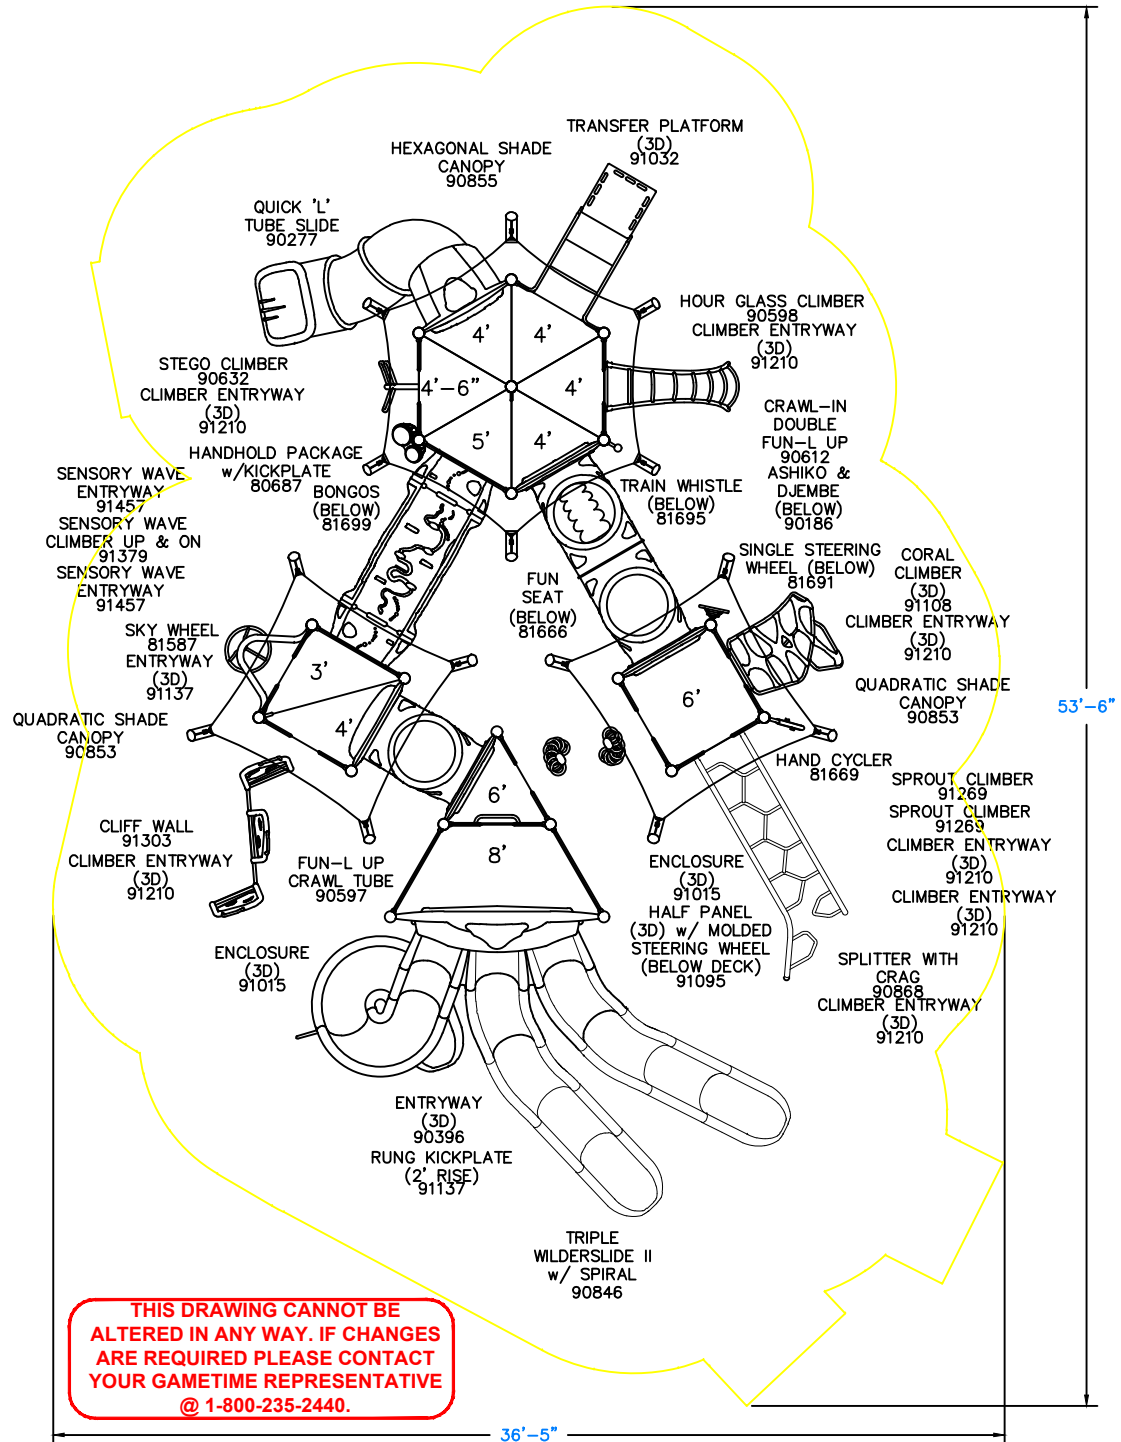

ROWDY RHOMBUS

89K

**THIS DRAWING CANNOT BE
ALTERED IN ANY WAY. IF CHANGES
ARE REQUIRED PLEASE CONTACT
YOUR GAMETIME REPRESENTATIVE
@ 1-800-235-2440.**

36'-5"

53'-6"