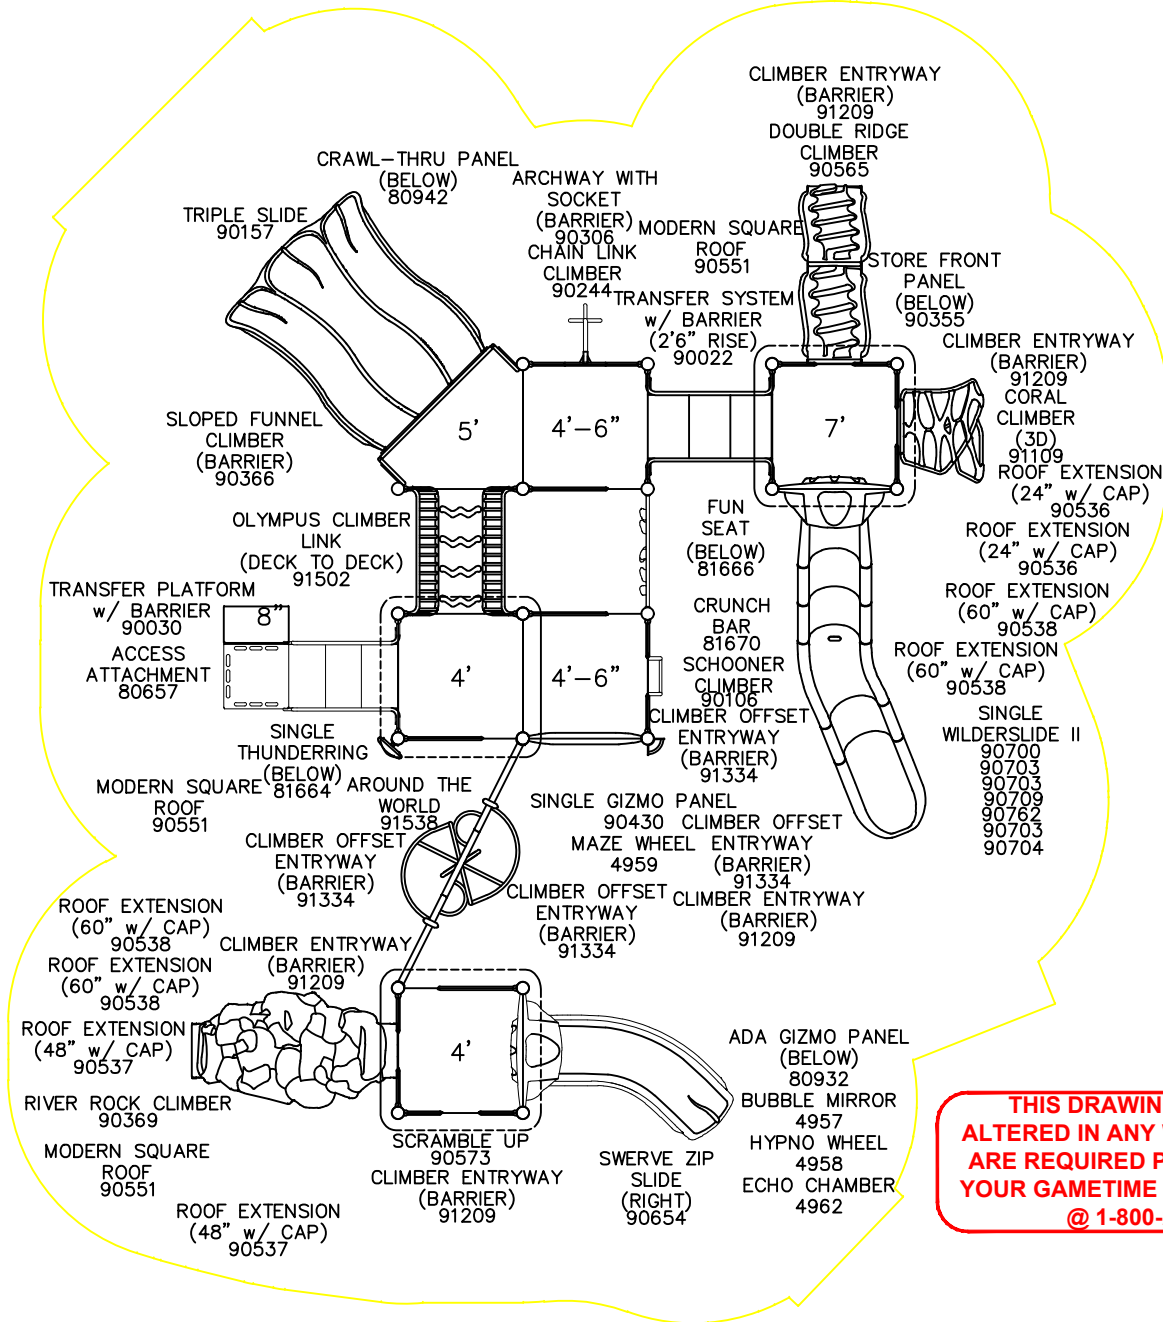

37'-9"

43'-2"

THIS DRAWING CANNOT BE ALTERED IN ANY WAY. IF CHANGES ARE REQUIRED PLEASE CONTACT YOUR GAMETIME REPRESENTATIVE @ 1-800-235-2440.