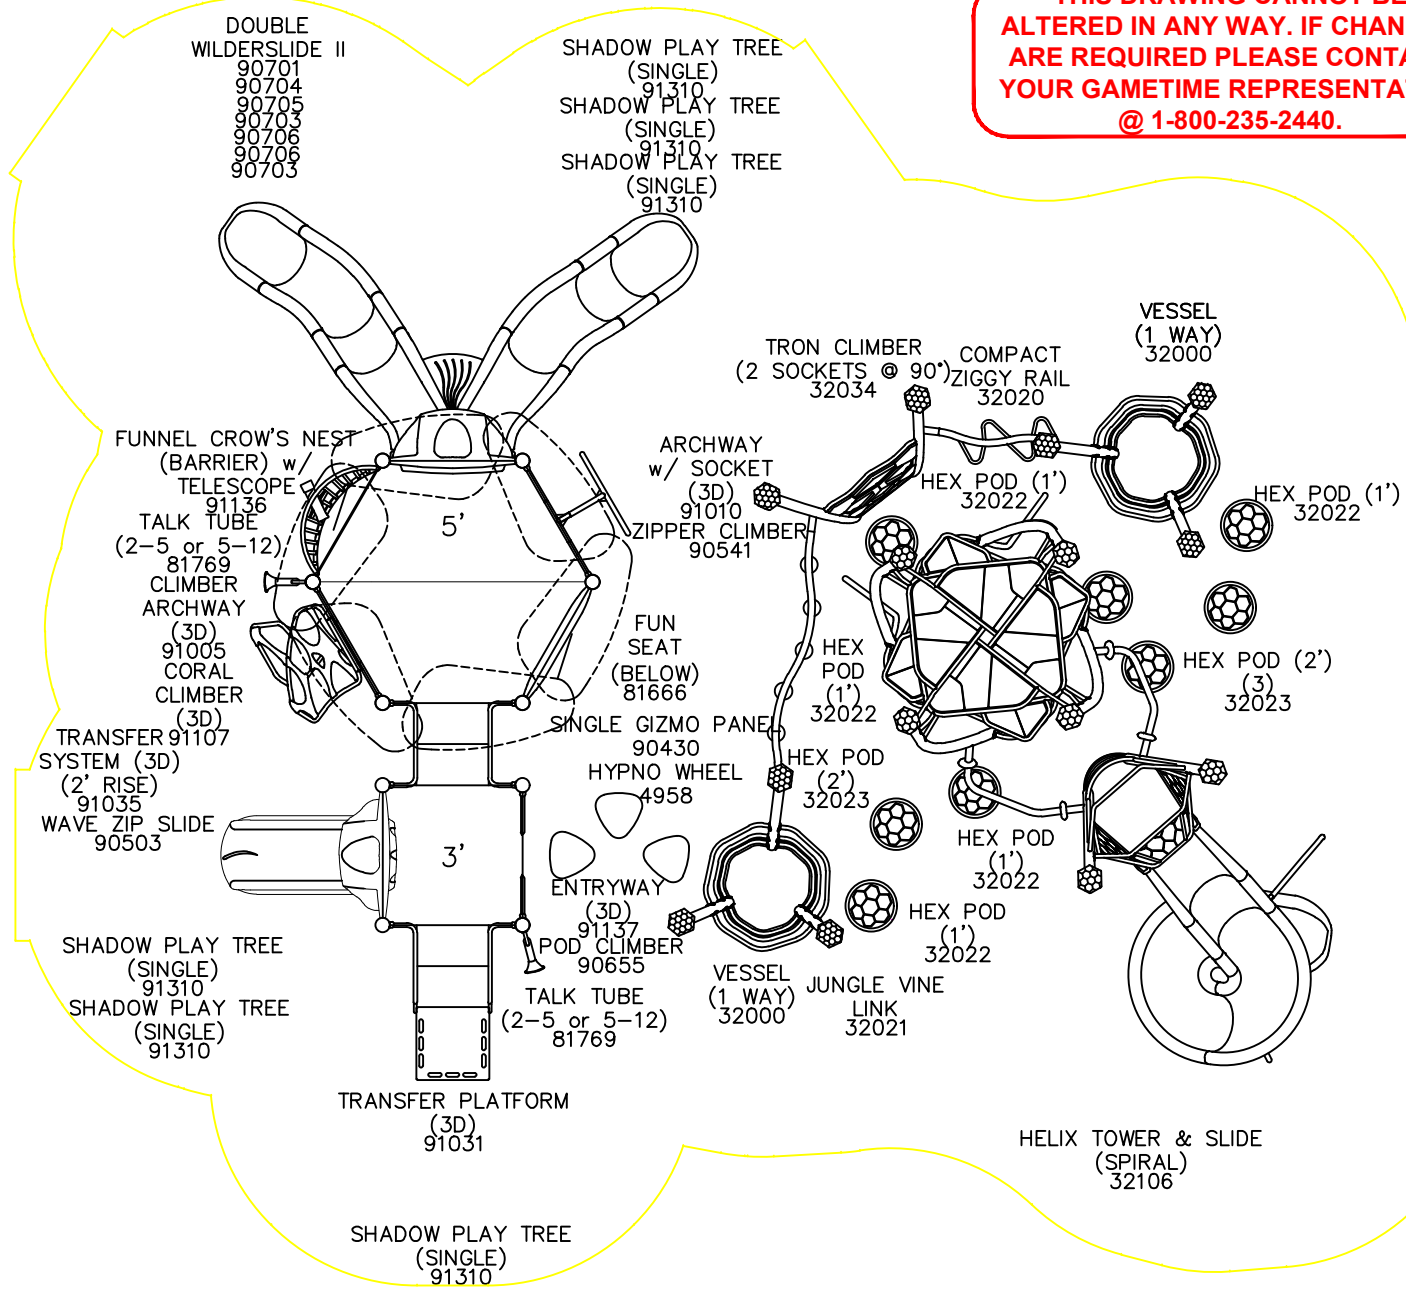

46'-10"

37'-7"

THIS DRAWING CANNOT BE ALTERED IN ANY WAY. IF CHANGES ARE REQUIRED PLEASE CONTACT YOUR GAMETIME REPRESENTATIVE @ 1-800-235-2440.

DOUBLE WILDERSLIDE II
90701
90704
90705
90703
90706
90706
90703

SHADOW PLAY TREE (SINGLE) 91310
SHADOW PLAY TREE (SINGLE) 91310
SHADOW PLAY TREE (SINGLE) 91310

FUNNEL CROW'S NEST (BARRIER) w/ TELESCOPE 91136

TALK TUBE (2-5 or 5-12) 81769
CLIMBER ARCHWAY (3D) 91005
CORAL CLIMBER (3D) 91107

HEX POD (1') 32022

HEX POD (1') 32022

HEX POD (2') 32023

HEX POD (1') 32022

HEX POD (1') 32022

JUNGLE VINE LINK 32021

VESSEL (1 WAY) 32000

HEX POD (1') 32022

HEX POD (2') (3) 32023

HELIX TOWER & SLIDE (SPIRAL) 32106