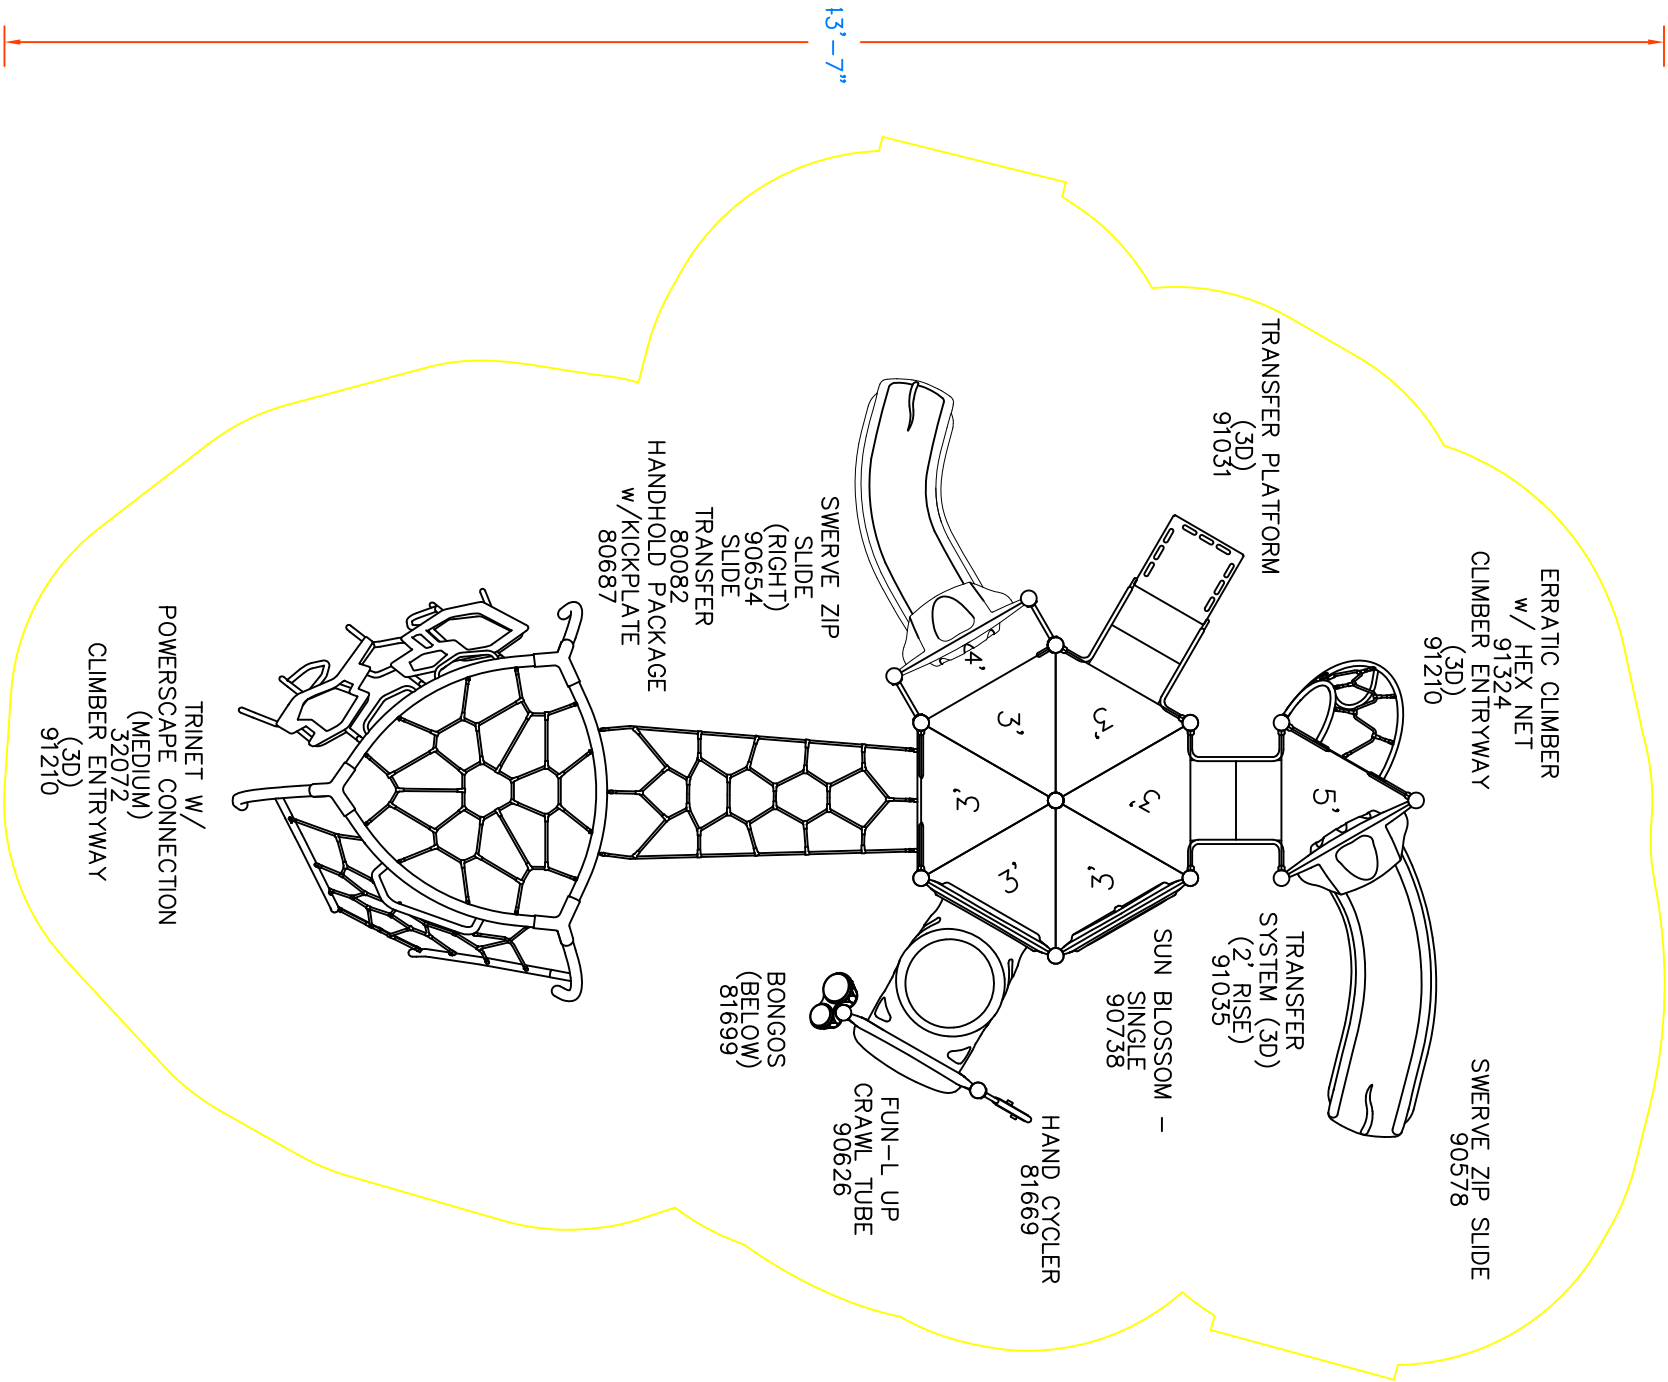

32'-8"

**THIS DRAWING CANNOT BE  
ALTERED IN ANY WAY. IF CHANGES  
ARE REQUIRED PLEASE CONTACT  
YOUR GAMETIME REPRESENTATIVE  
@ 1-800-235-2440.**