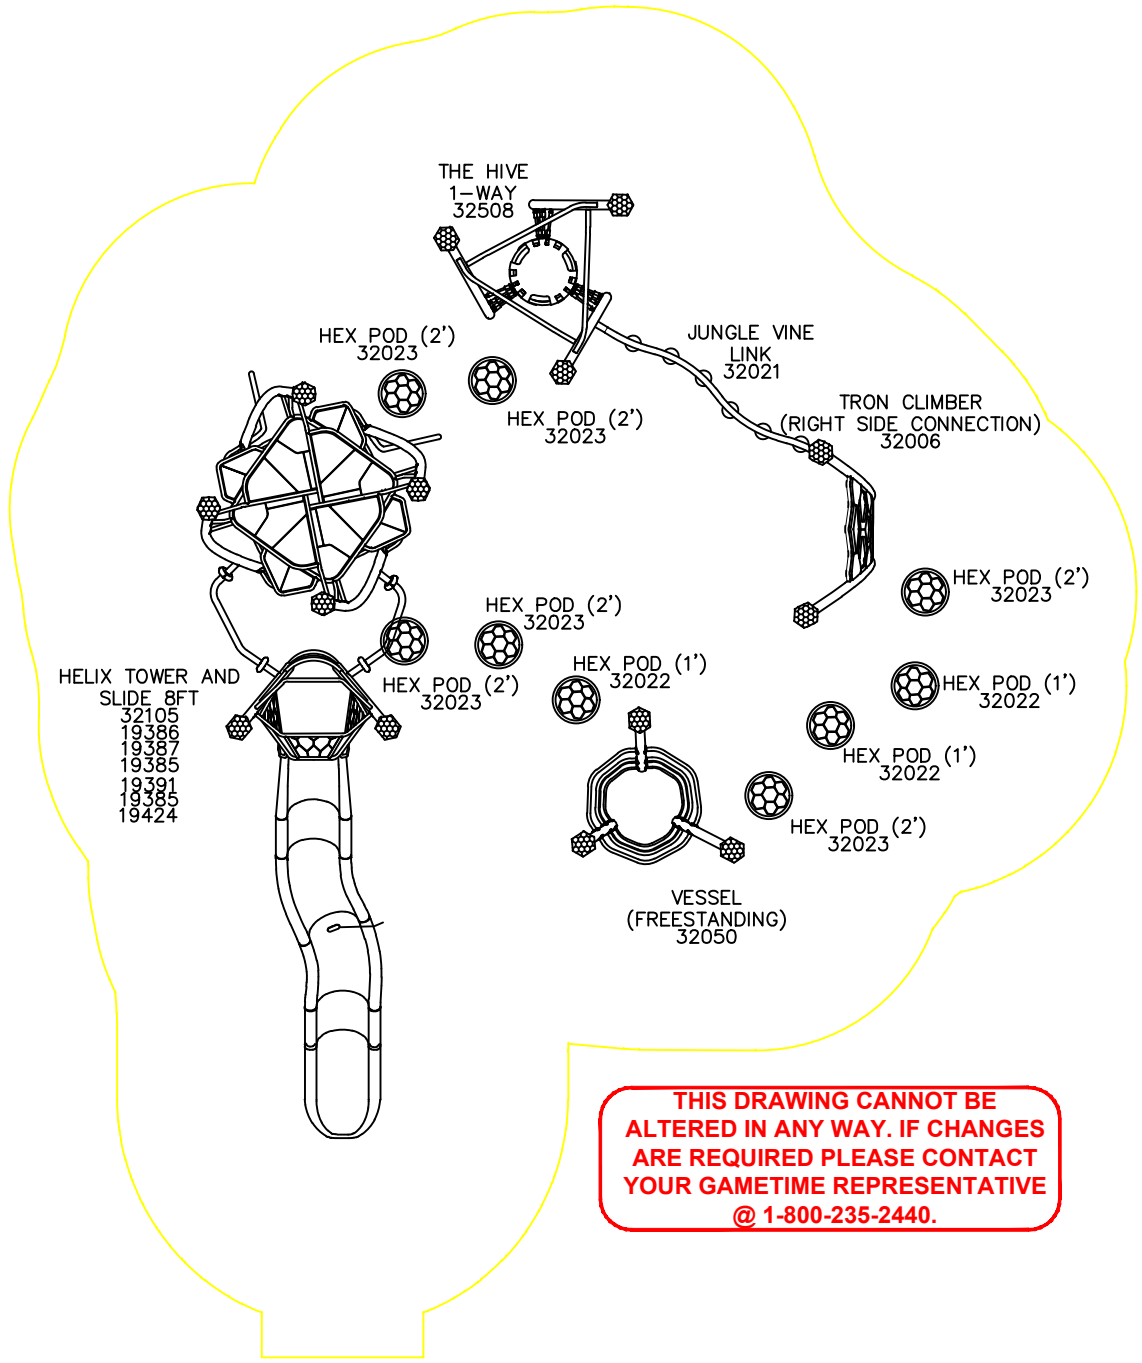

36'-0"

43'-2"

**THIS DRAWING CANNOT BE
ALTERED IN ANY WAY. IF CHANGES
ARE REQUIRED PLEASE CONTACT
YOUR GAMETIME REPRESENTATIVE
@ 1-800-235-2440.**